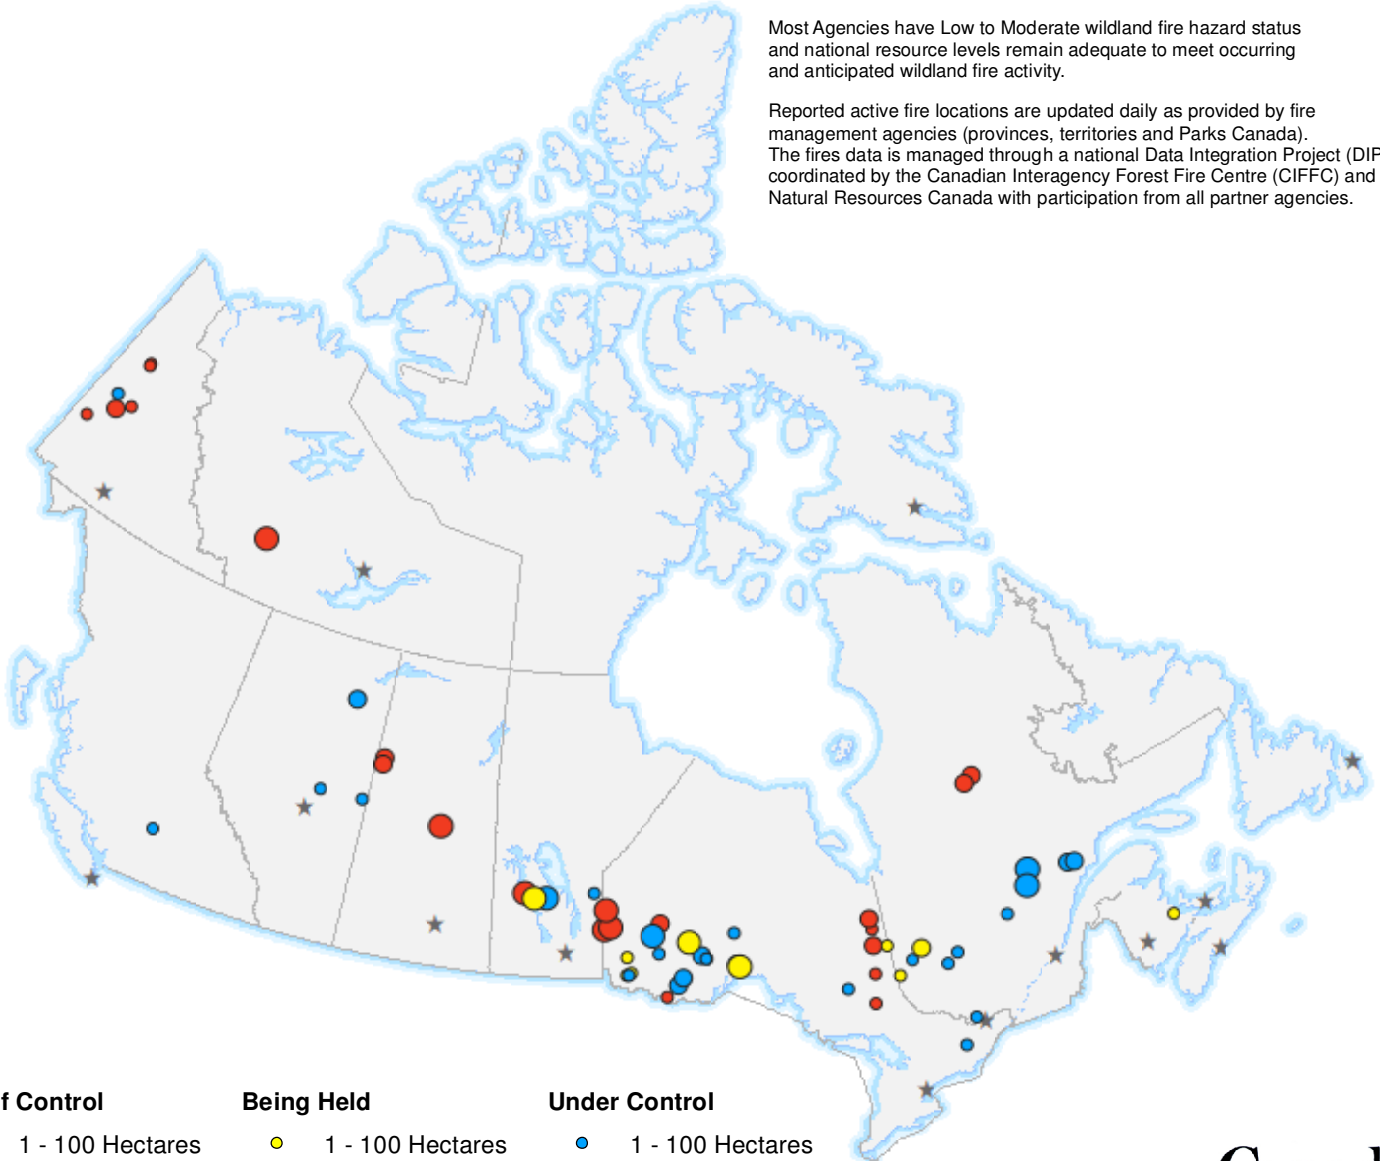

21 June 2021

The CIFFC National Preparedness Level remains at **Level 2**

Most Agencies have Low to Moderate wildland fire hazard status and national resource levels remain adequate to meet occurring and anticipated wildland fire activity.

Reported active fire locations are updated daily as provided by fire management agencies (provinces, territories and Parks Canada). The fires data is managed through a national Data Integration Project (DIP) coordinated by the Canadian Interagency Forest Fire Centre (CIFFC) and Natural Resources Canada with participation from all partner agencies.

Out of Control

- 1 - 100 Hectares
- 100 - 999 Hectares
- > 1000 Hectares

Being Held

- 1 - 100 Hectares
- 100 - 999 Hectares
- > 1000 Hectares

Under Control

- 1 - 100 Hectares
- 100 - 999 Hectares
- > 1000 Hectares