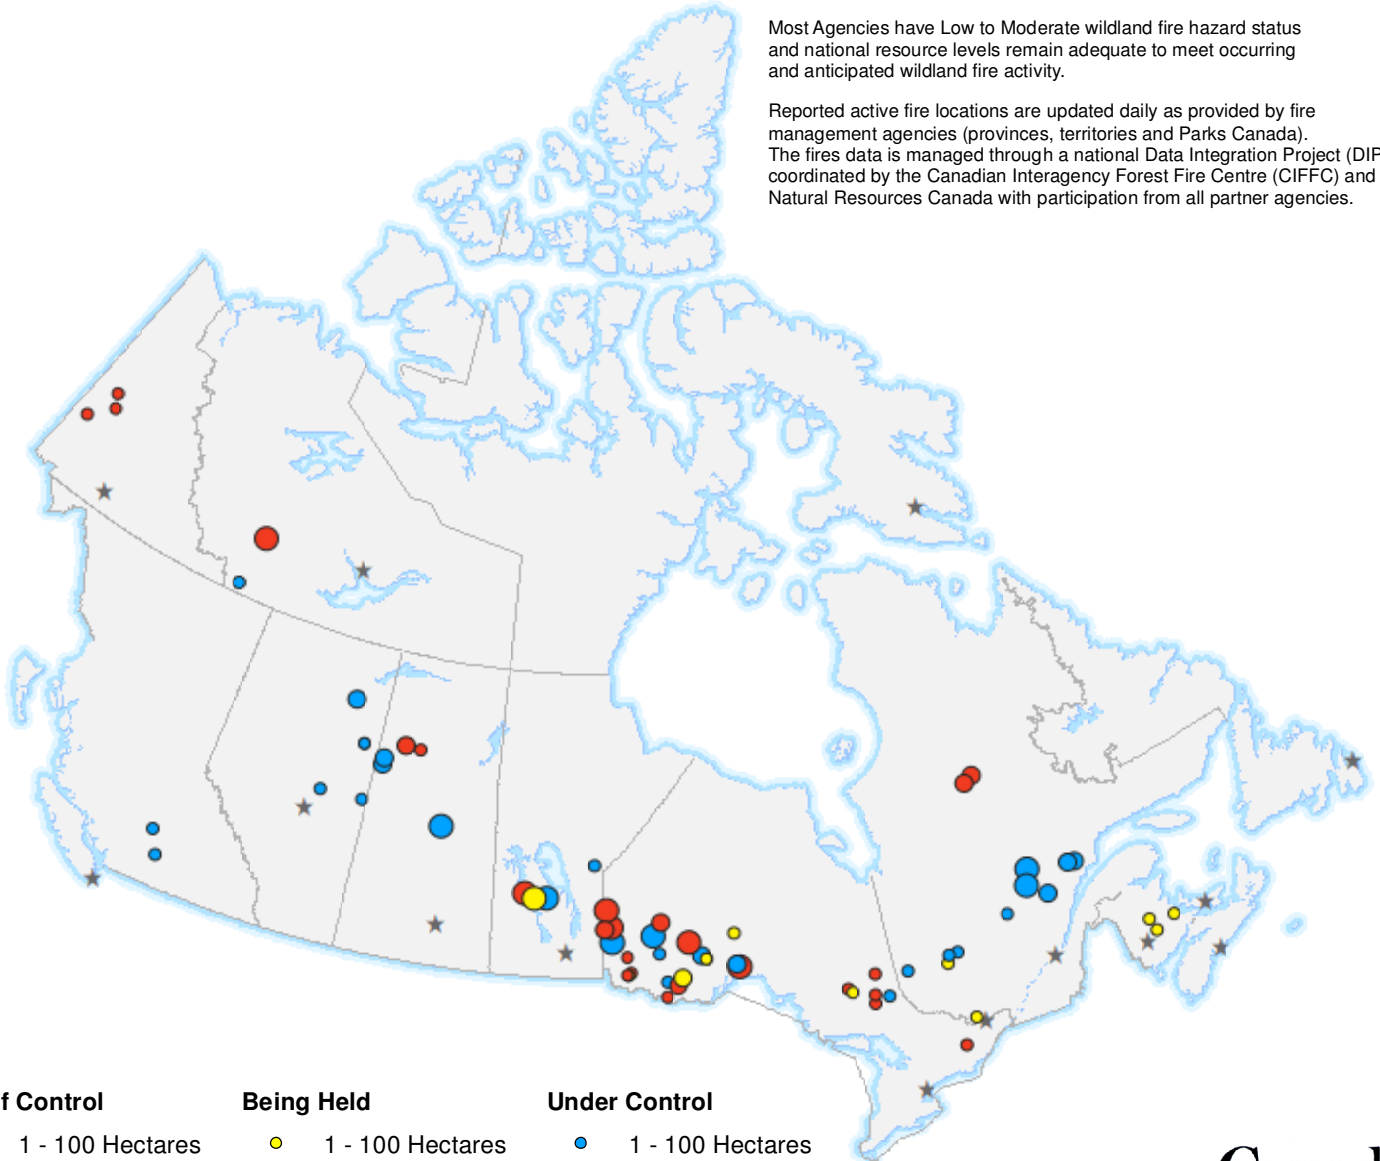

18 June 2021

The CIFFC National Preparedness Level remains at **Level 2**

Most Agencies have Low to Moderate wildland fire hazard status and national resource levels remain adequate to meet occurring and anticipated wildland fire activity.

Reported active fire locations are updated daily as provided by fire management agencies (provinces, territories and Parks Canada). The fires data is managed through a national Data Integration Project (DIP) coordinated by the Canadian Interagency Forest Fire Centre (CIFFC) and Natural Resources Canada with participation from all partner agencies.

**Out of Control**

- 1 - 100 Hectares
- 100 - 999 Hectares
- > 1000 Hectares

**Being Held**

- 1 - 100 Hectares
- 100 - 999 Hectares
- > 1000 Hectares

**Under Control**

- 1 - 100 Hectares
- 100 - 999 Hectares
- > 1000 Hectares