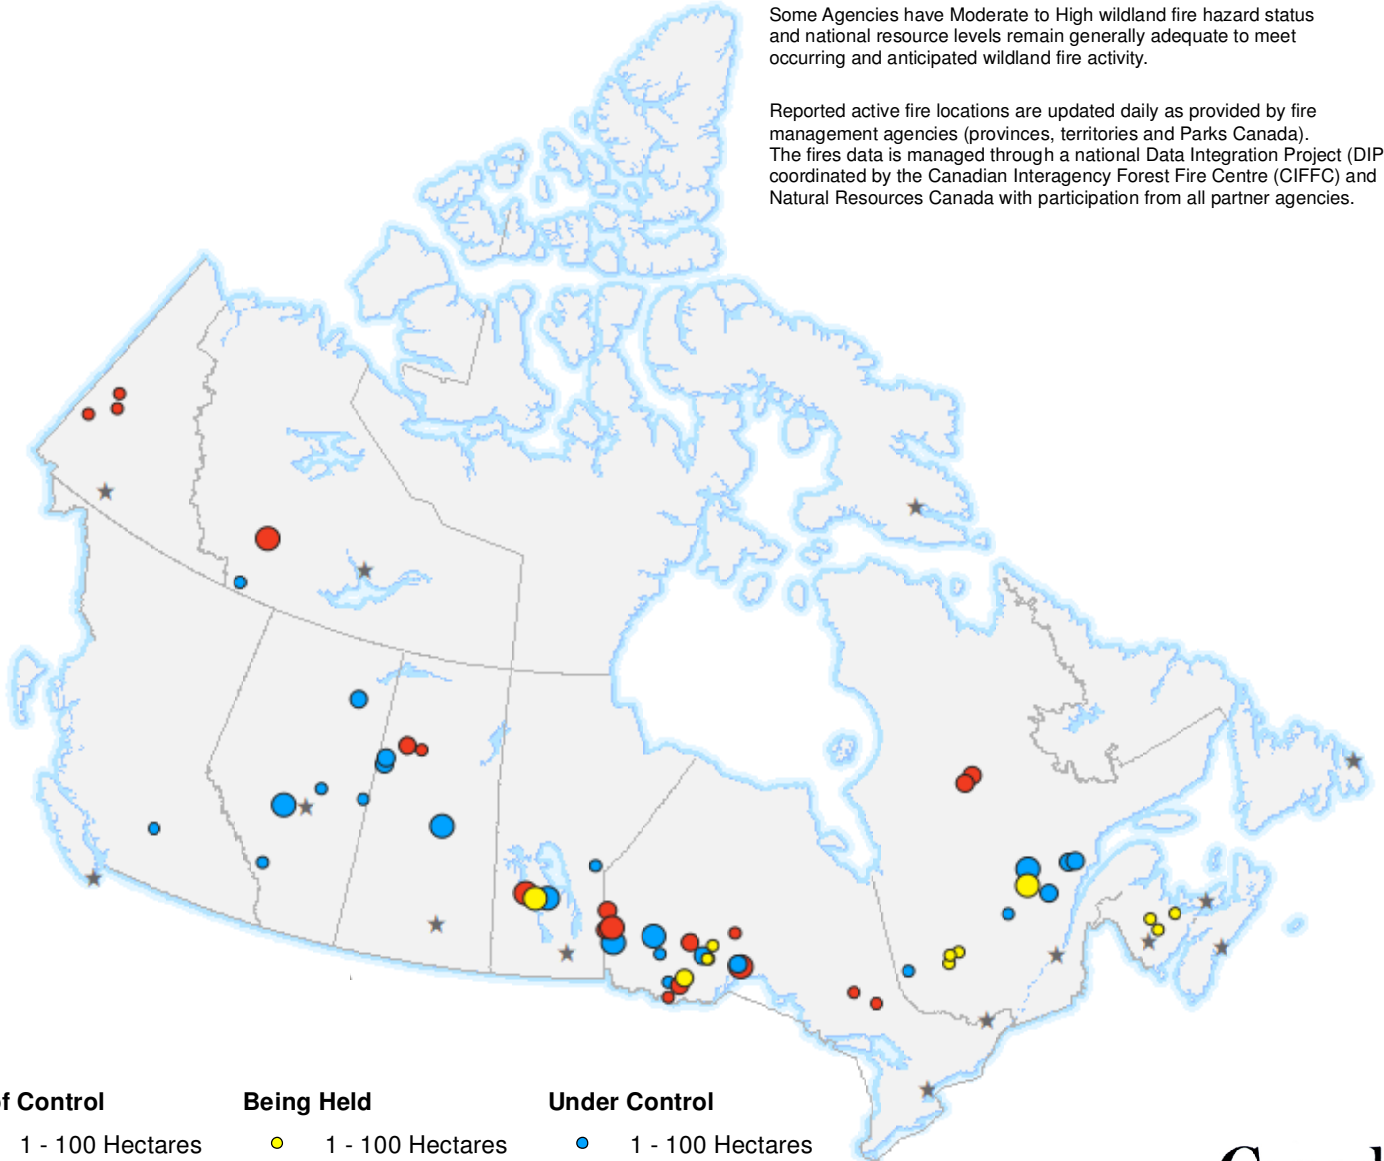

17 June 2021

The CIFFC National Preparedness Level remains at **Level 3**

Some Agencies have Moderate to High wildland fire hazard status and national resource levels remain generally adequate to meet occurring and anticipated wildland fire activity.

Reported active fire locations are updated daily as provided by fire management agencies (provinces, territories and Parks Canada). The fires data is managed through a national Data Integration Project (DIP) coordinated by the Canadian Interagency Forest Fire Centre (CIFFC) and Natural Resources Canada with participation from all partner agencies.

Out of Control

- 1 - 100 Hectares
- 100 - 999 Hectares
- > 1000 Hectares

Being Held

- 1 - 100 Hectares
- 100 - 999 Hectares
- > 1000 Hectares

Under Control

- 1 - 100 Hectares
- 100 - 999 Hectares
- > 1000 Hectares