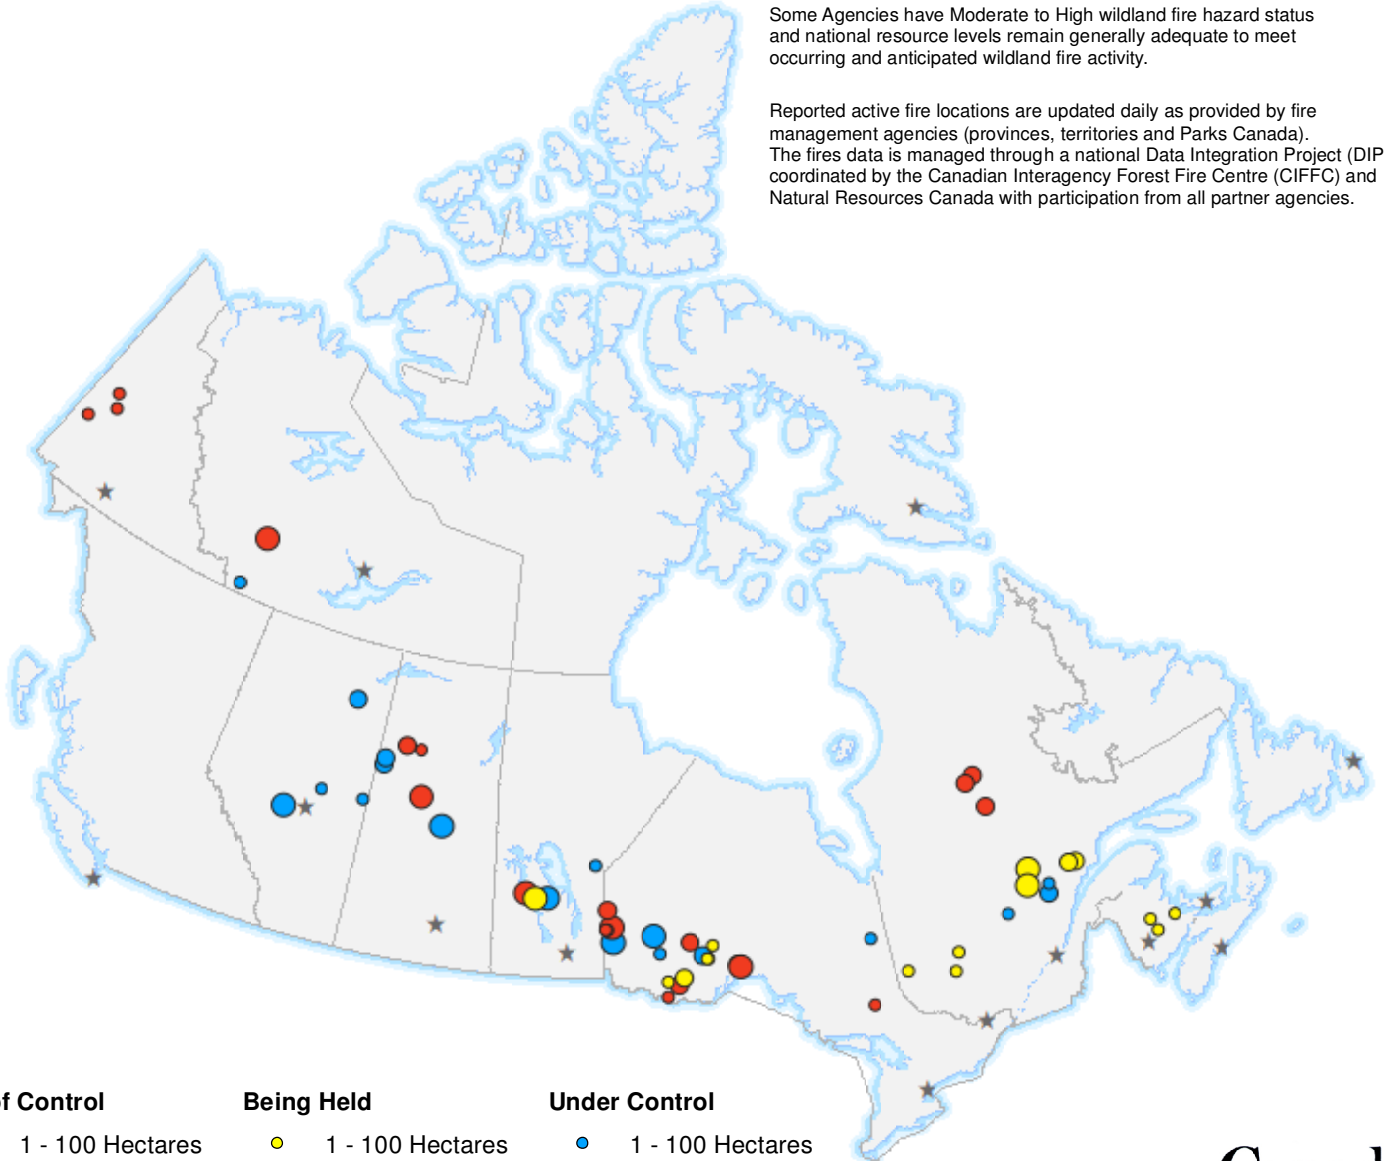

16 June 2021

The CIFFC National Preparedness Level remains at **Level 3**

Some Agencies have Moderate to High wildland fire hazard status and national resource levels remain generally adequate to meet occurring and anticipated wildland fire activity.

Reported active fire locations are updated daily as provided by fire management agencies (provinces, territories and Parks Canada). The fires data is managed through a national Data Integration Project (DIP) coordinated by the Canadian Interagency Forest Fire Centre (CIFFC) and Natural Resources Canada with participation from all partner agencies.

Out of Control

- 1 - 100 Hectares
- 100 - 999 Hectares
- > 1000 Hectares

Being Held

- 1 - 100 Hectares
- 100 - 999 Hectares
- > 1000 Hectares

Under Control

- 1 - 100 Hectares
- 100 - 999 Hectares
- > 1000 Hectares