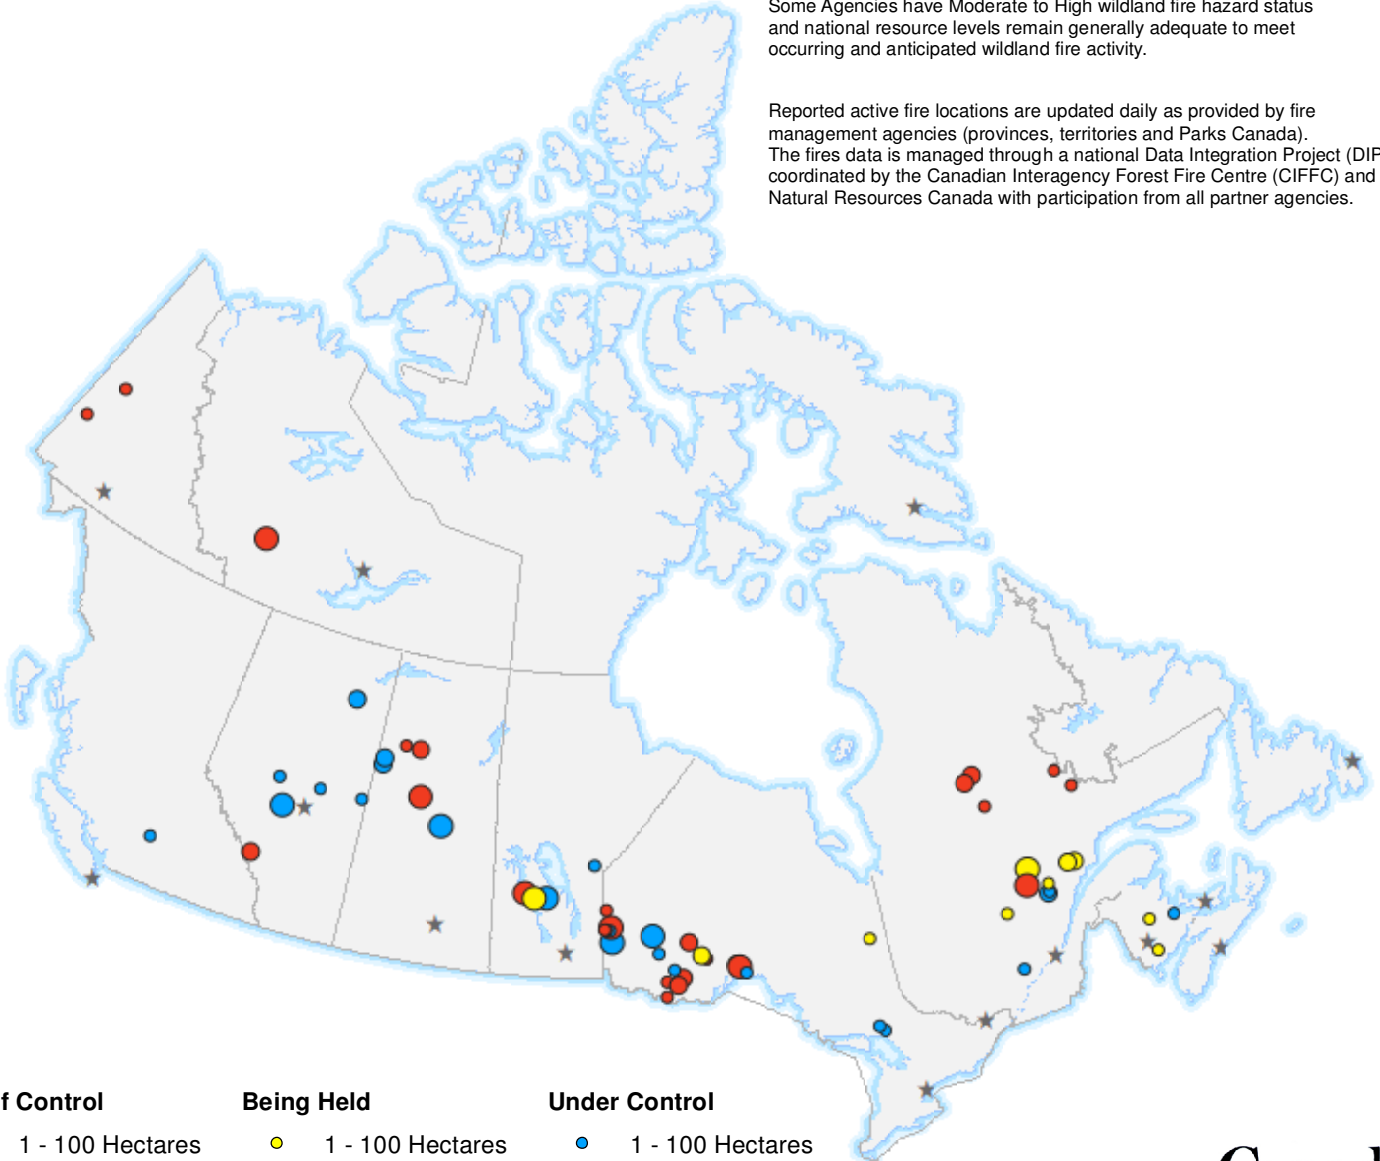

14 June 2021

The CIFFC National Preparedness Level remains at **Level 3**

Some Agencies have Moderate to High wildland fire hazard status and national resource levels remain generally adequate to meet occurring and anticipated wildland fire activity.

Reported active fire locations are updated daily as provided by fire management agencies (provinces, territories and Parks Canada). The fires data is managed through a national Data Integration Project (DIP) coordinated by the Canadian Interagency Forest Fire Centre (CIFFC) and Natural Resources Canada with participation from all partner agencies.

**Out of Control**

- 1 - 100 Hectares
- 100 - 999 Hectares
- > 1000 Hectares

**Being Held**

- 1 - 100 Hectares
- 100 - 999 Hectares
- > 1000 Hectares

**Under Control**

- 1 - 100 Hectares
- 100 - 999 Hectares
- > 1000 Hectares