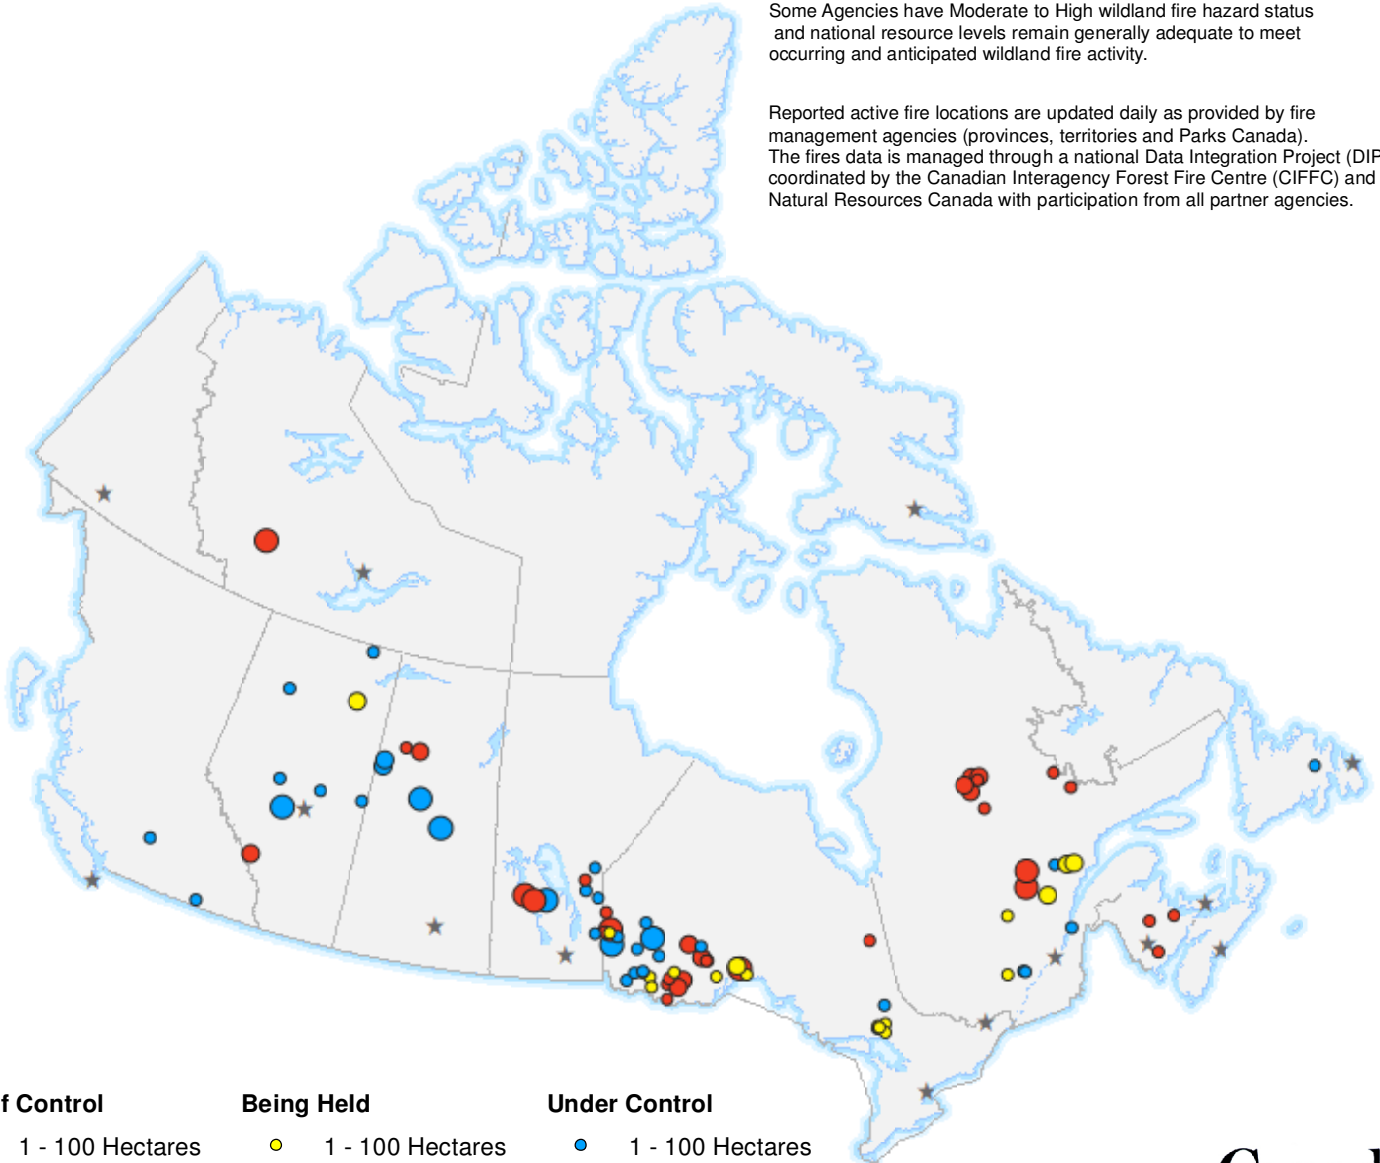

11 June 2021

The CIFFC National Preparedness Level is raised to **Level 3**

Some Agencies have Moderate to High wildland fire hazard status and national resource levels remain generally adequate to meet occurring and anticipated wildland fire activity.

Reported active fire locations are updated daily as provided by fire management agencies (provinces, territories and Parks Canada). The fires data is managed through a national Data Integration Project (DIP) coordinated by the Canadian Interagency Forest Fire Centre (CIFFC) and Natural Resources Canada with participation from all partner agencies.

Out of Control

- 1 - 100 Hectares
- 100 - 999 Hectares
- > 1000 Hectares

Being Held

- 1 - 100 Hectares
- 100 - 999 Hectares
- > 1000 Hectares

Under Control

- 1 - 100 Hectares
- 100 - 999 Hectares
- > 1000 Hectares