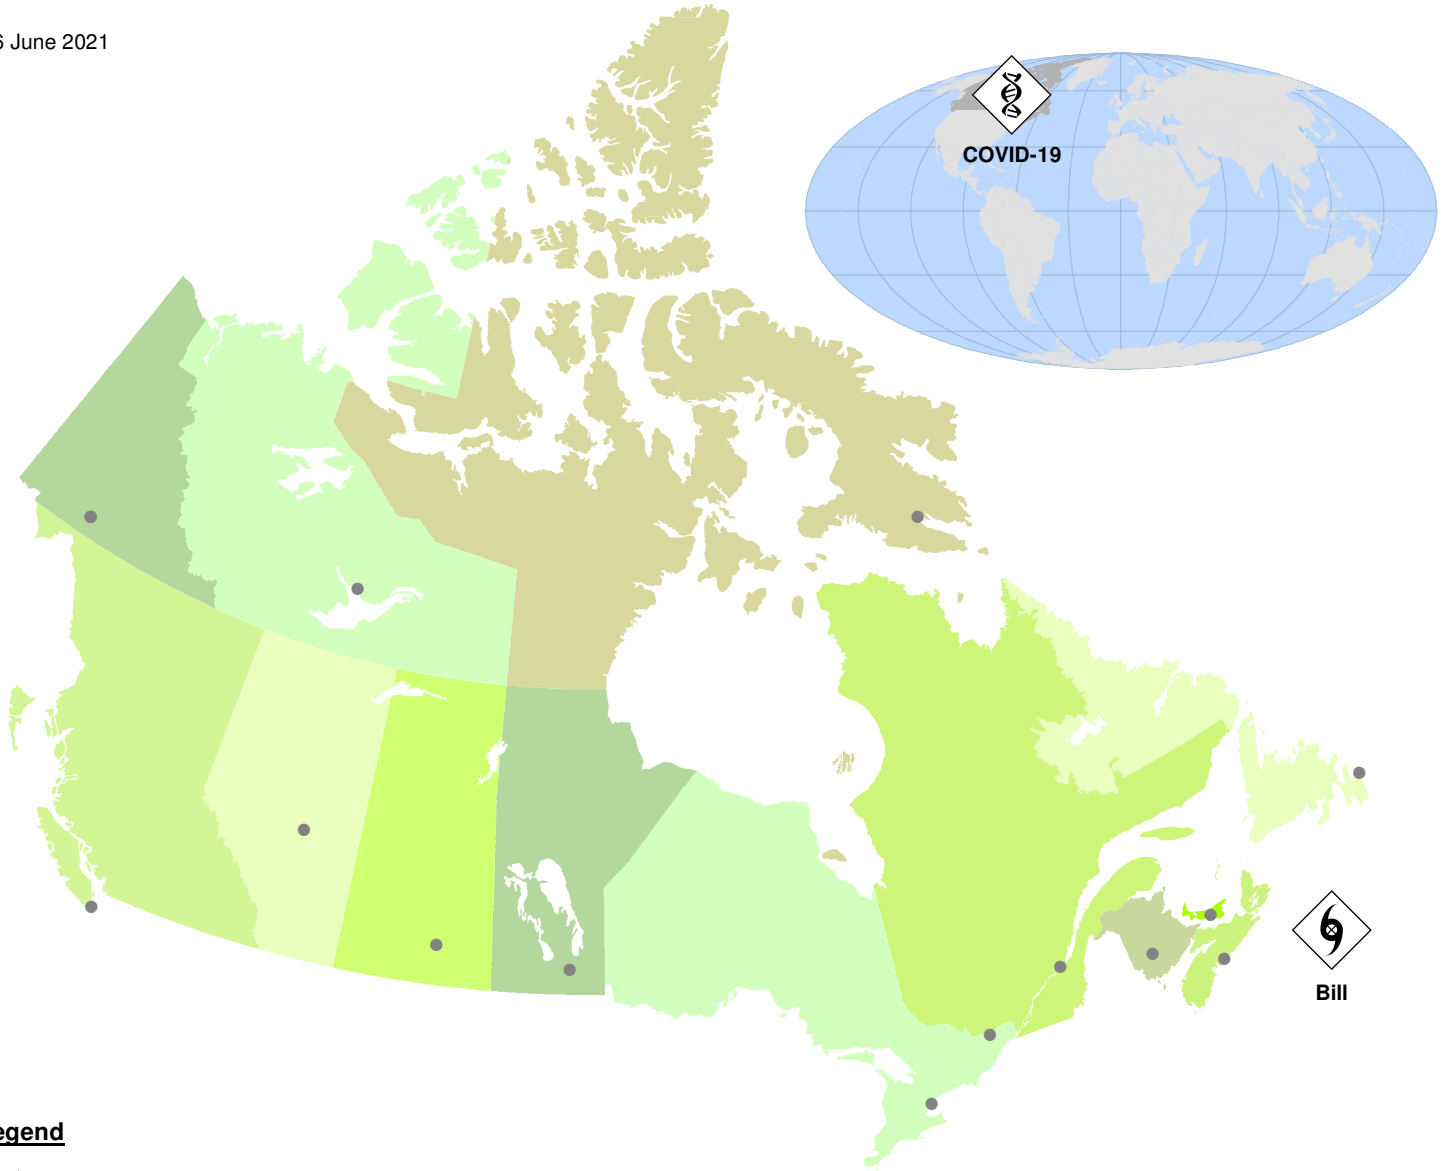

16 June 2021

Legend

 Health - Human

 Tropical Cyclone - Post Tropical Storm