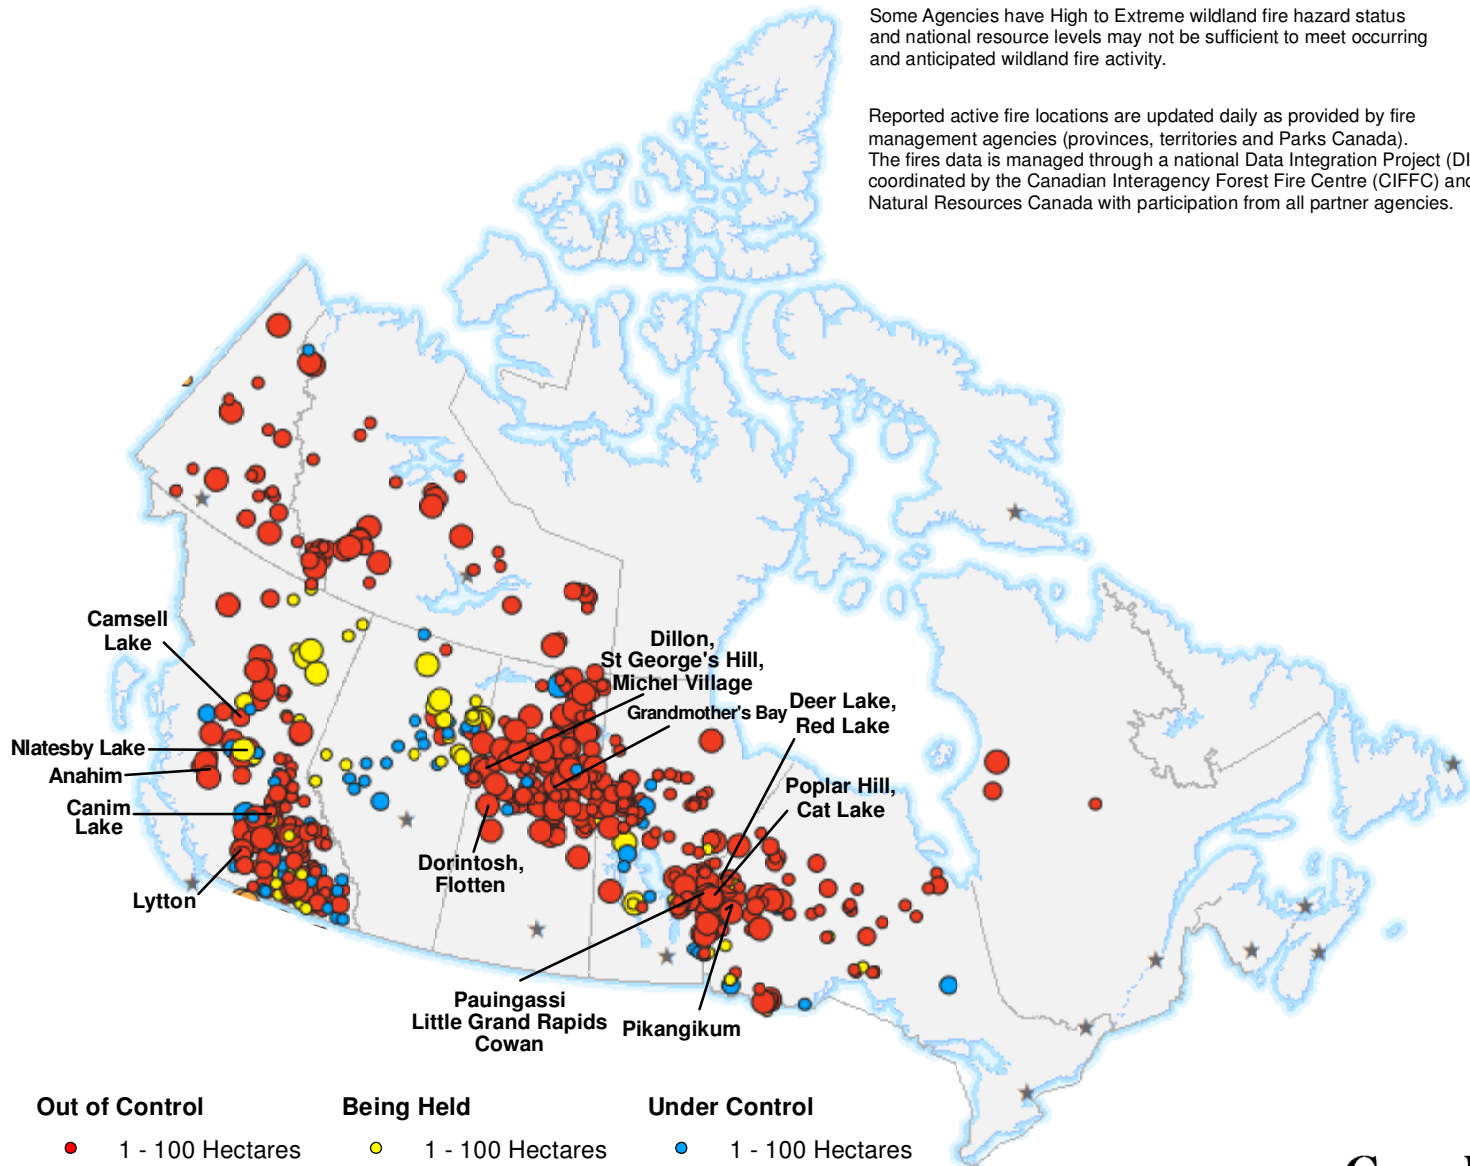

19 July 2021

The CIFFC National Preparedness Level remains at **Level 5**

Some Agencies have High to Extreme wildland fire hazard status and national resource levels may not be sufficient to meet occurring and anticipated wildland fire activity.

Reported active fire locations are updated daily as provided by fire management agencies (provinces, territories and Parks Canada). The fires data is managed through a national Data Integration Project (DIP) coordinated by the Canadian Interagency Forest Fire Centre (CIFFC) and Natural Resources Canada with participation from all partner agencies.

Out of Control

- 1 - 100 Hectares
- 100 - 999 Hectares
- > 1000 Hectares

Being Held

- 1 - 100 Hectares
- 100 - 999 Hectares
- > 1000 Hectares

Under Control

- 1 - 100 Hectares
- 100 - 999 Hectares
- > 1000 Hectares