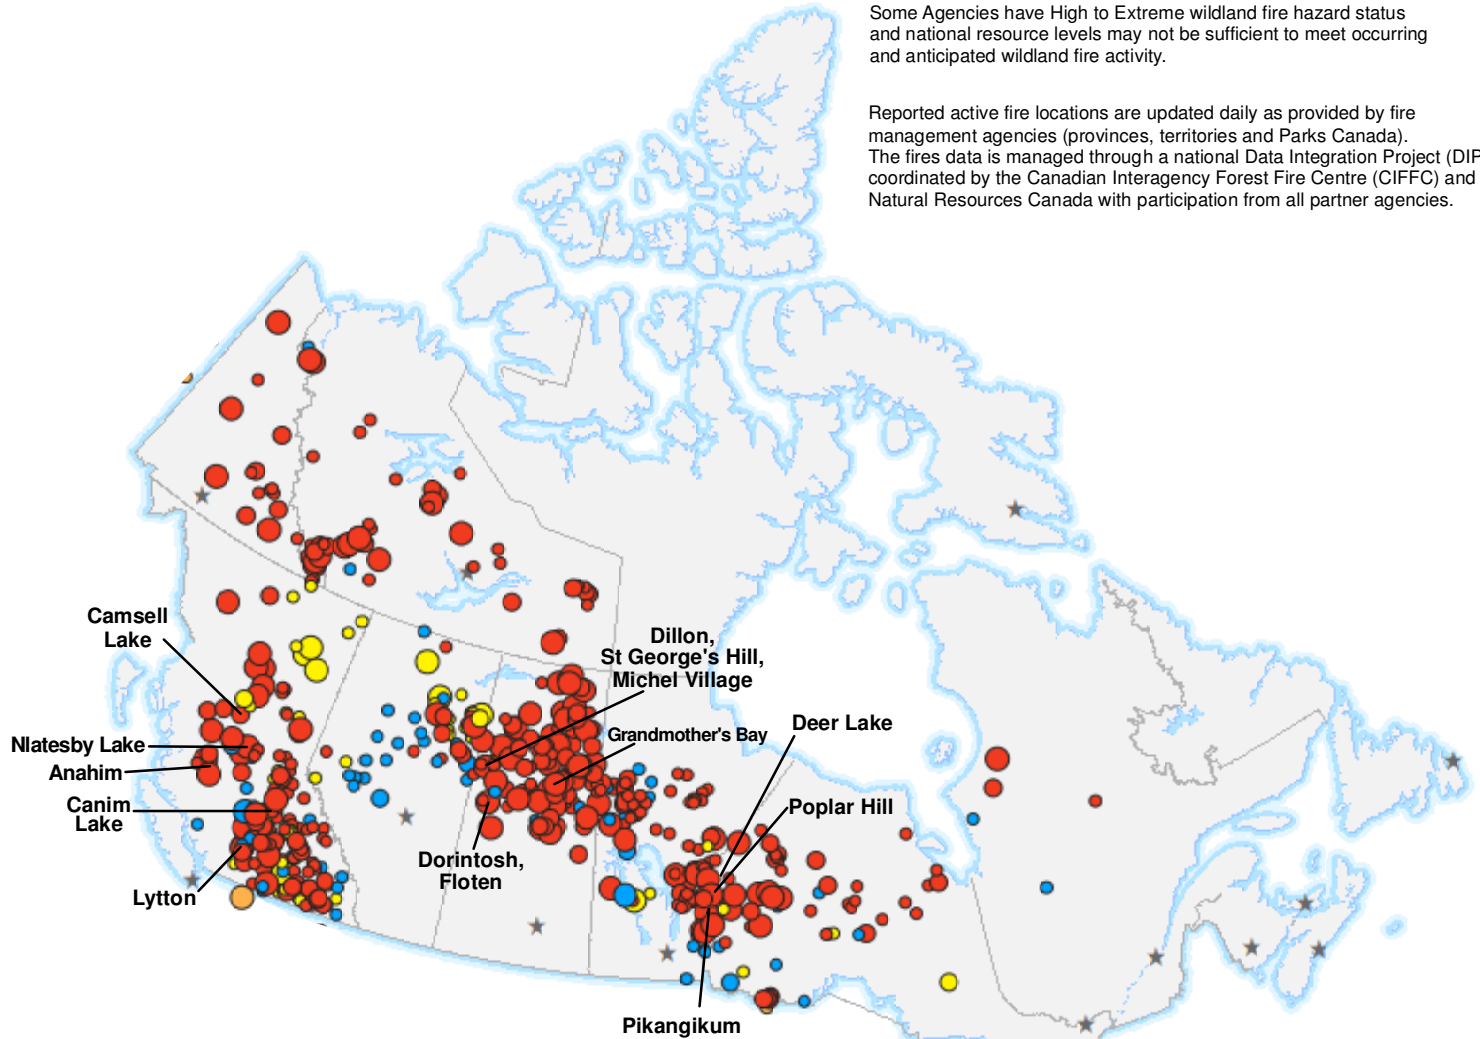

16 July 2021

The CIFFC National Preparedness Level remains at **Level 5**

Some Agencies have High to Extreme wildland fire hazard status and national resource levels may not be sufficient to meet occurring and anticipated wildland fire activity.

Reported active fire locations are updated daily as provided by fire management agencies (provinces, territories and Parks Canada). The fires data is managed through a national Data Integration Project (DIP) coordinated by the Canadian Interagency Forest Fire Centre (CIFFC) and Natural Resources Canada with participation from all partner agencies.

Out of Control

- 1 - 100 Hectares
- 100 - 999 Hectares
- > 1000 Hectares

Being Held

- 1 - 100 Hectares
- 100 - 999 Hectares
- > 1000 Hectares

Under Control

- 1 - 100 Hectares
- 100 - 999 Hectares
- > 1000 Hectares