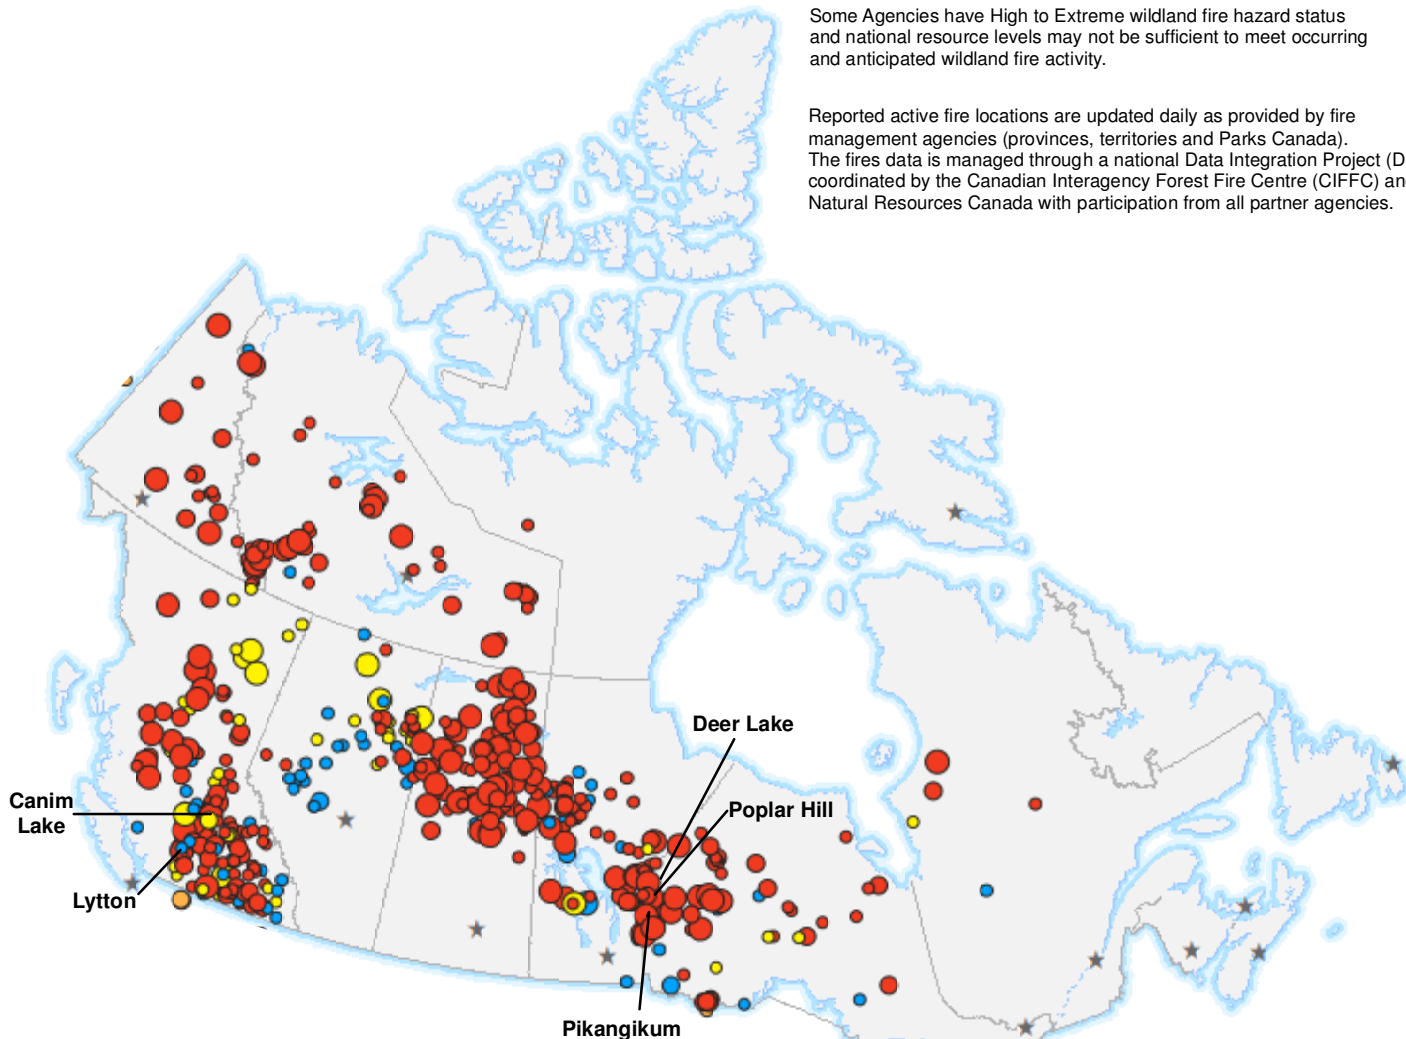

15 July 2021

The CIFFC National Preparedness Level remains at **Level 5**

Some Agencies have High to Extreme wildland fire hazard status and national resource levels may not be sufficient to meet occurring and anticipated wildland fire activity.

Reported active fire locations are updated daily as provided by fire management agencies (provinces, territories and Parks Canada). The fires data is managed through a national Data Integration Project (DIP) coordinated by the Canadian Interagency Forest Fire Centre (CIFFC) and Natural Resources Canada with participation from all partner agencies.

**Out of Control**

- 1 - 100 Hectares
- 100 - 999 Hectares
- > 1000 Hectares

**Being Held**

- 1 - 100 Hectares
- 100 - 999 Hectares
- > 1000 Hectares

**Under Control**

- 1 - 100 Hectares
- 100 - 999 Hectares
- > 1000 Hectares