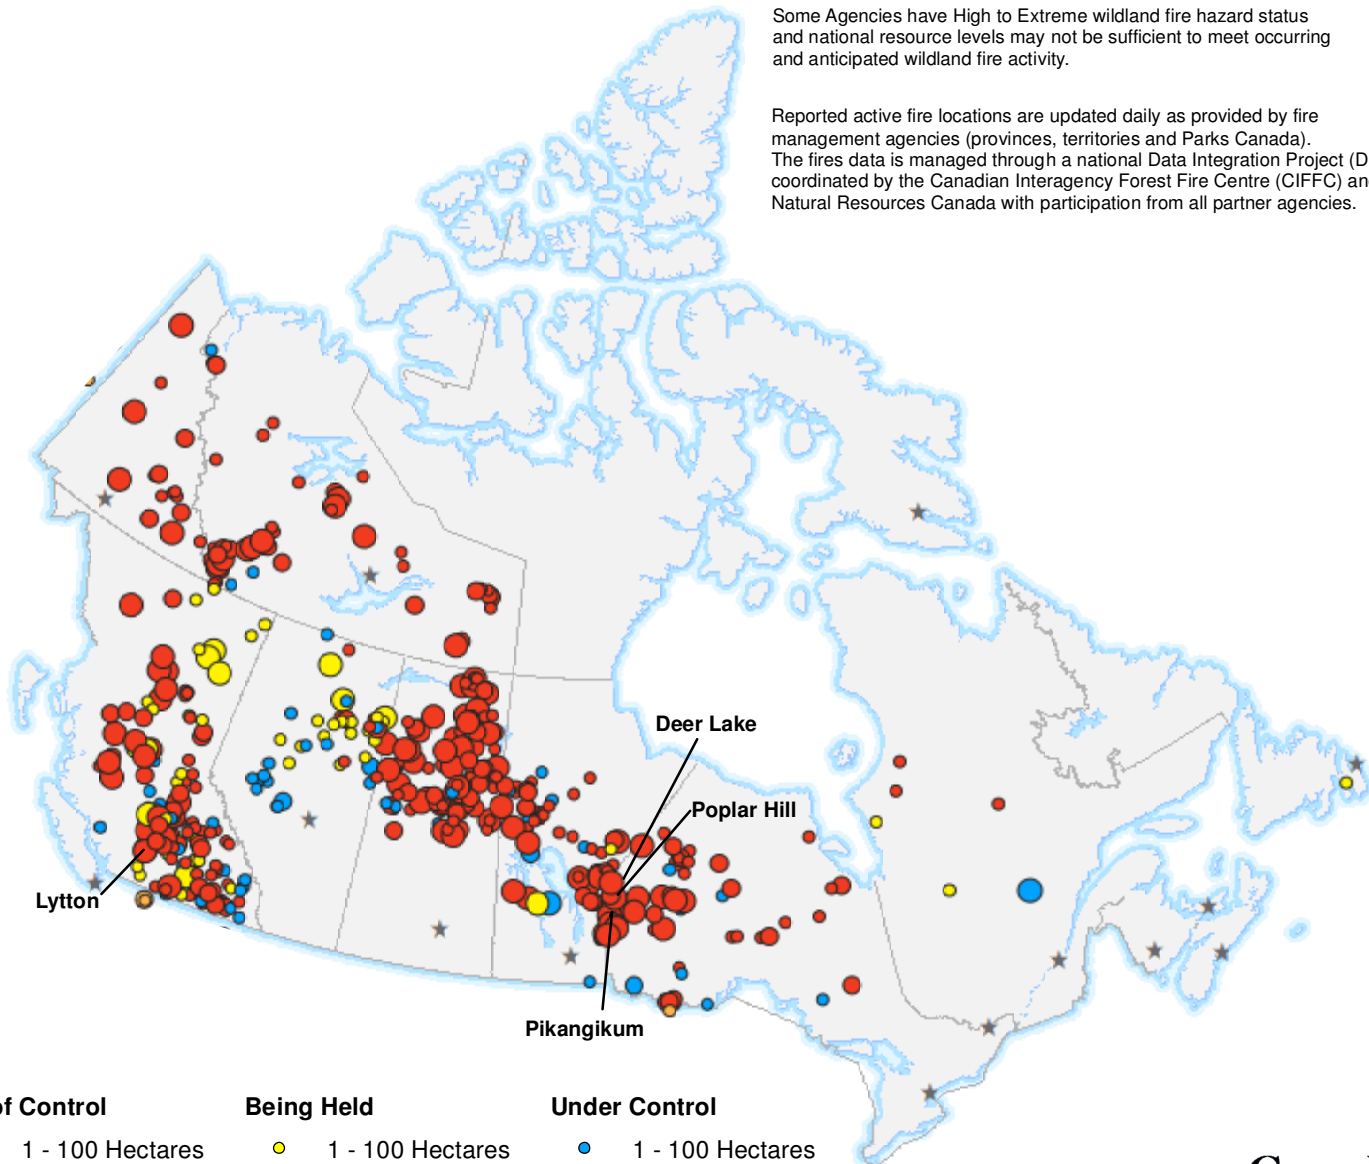

14 July 2021

The CIFFC National Preparedness Level remains at **Level 5**

Some Agencies have High to Extreme wildland fire hazard status and national resource levels may not be sufficient to meet occurring and anticipated wildland fire activity.

Reported active fire locations are updated daily as provided by fire management agencies (provinces, territories and Parks Canada). The fires data is managed through a national Data Integration Project (DIP) coordinated by the Canadian Interagency Forest Fire Centre (CIFFC) and Natural Resources Canada with participation from all partner agencies.

Out of Control

- 1 - 100 Hectares
- 100 - 999 Hectares
- > 1000 Hectares

Being Held

- 1 - 100 Hectares
- 100 - 999 Hectares
- > 1000 Hectares

Under Control

- 1 - 100 Hectares
- 100 - 999 Hectares
- > 1000 Hectares