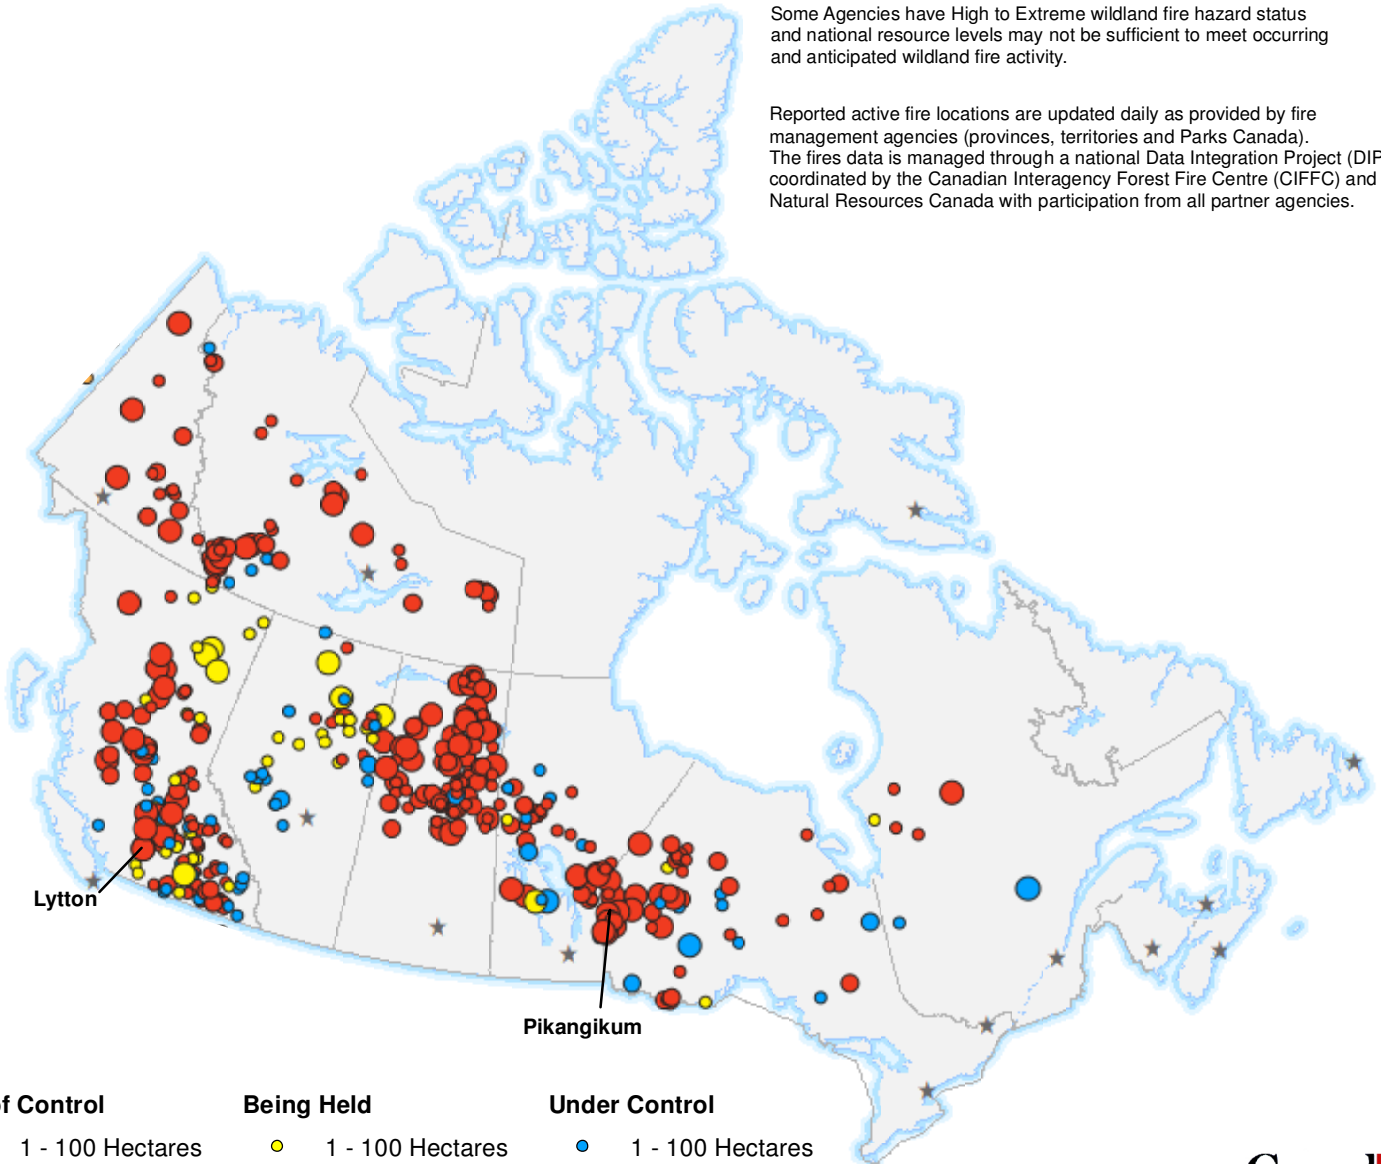

13 July 2021

The CIFFC National Preparedness Level remains at **Level 5**

Some Agencies have High to Extreme wildland fire hazard status and national resource levels may not be sufficient to meet occurring and anticipated wildland fire activity.

Reported active fire locations are updated daily as provided by fire management agencies (provinces, territories and Parks Canada). The fires data is managed through a national Data Integration Project (DIP) coordinated by the Canadian Interagency Forest Fire Centre (CIFFC) and Natural Resources Canada with participation from all partner agencies.

Out of Control

- 1 - 100 Hectares
- 100 - 999 Hectares
- > 1000 Hectares

Being Held

- 1 - 100 Hectares
- 100 - 999 Hectares
- > 1000 Hectares

Under Control

- 1 - 100 Hectares
- 100 - 999 Hectares
- > 1000 Hectares