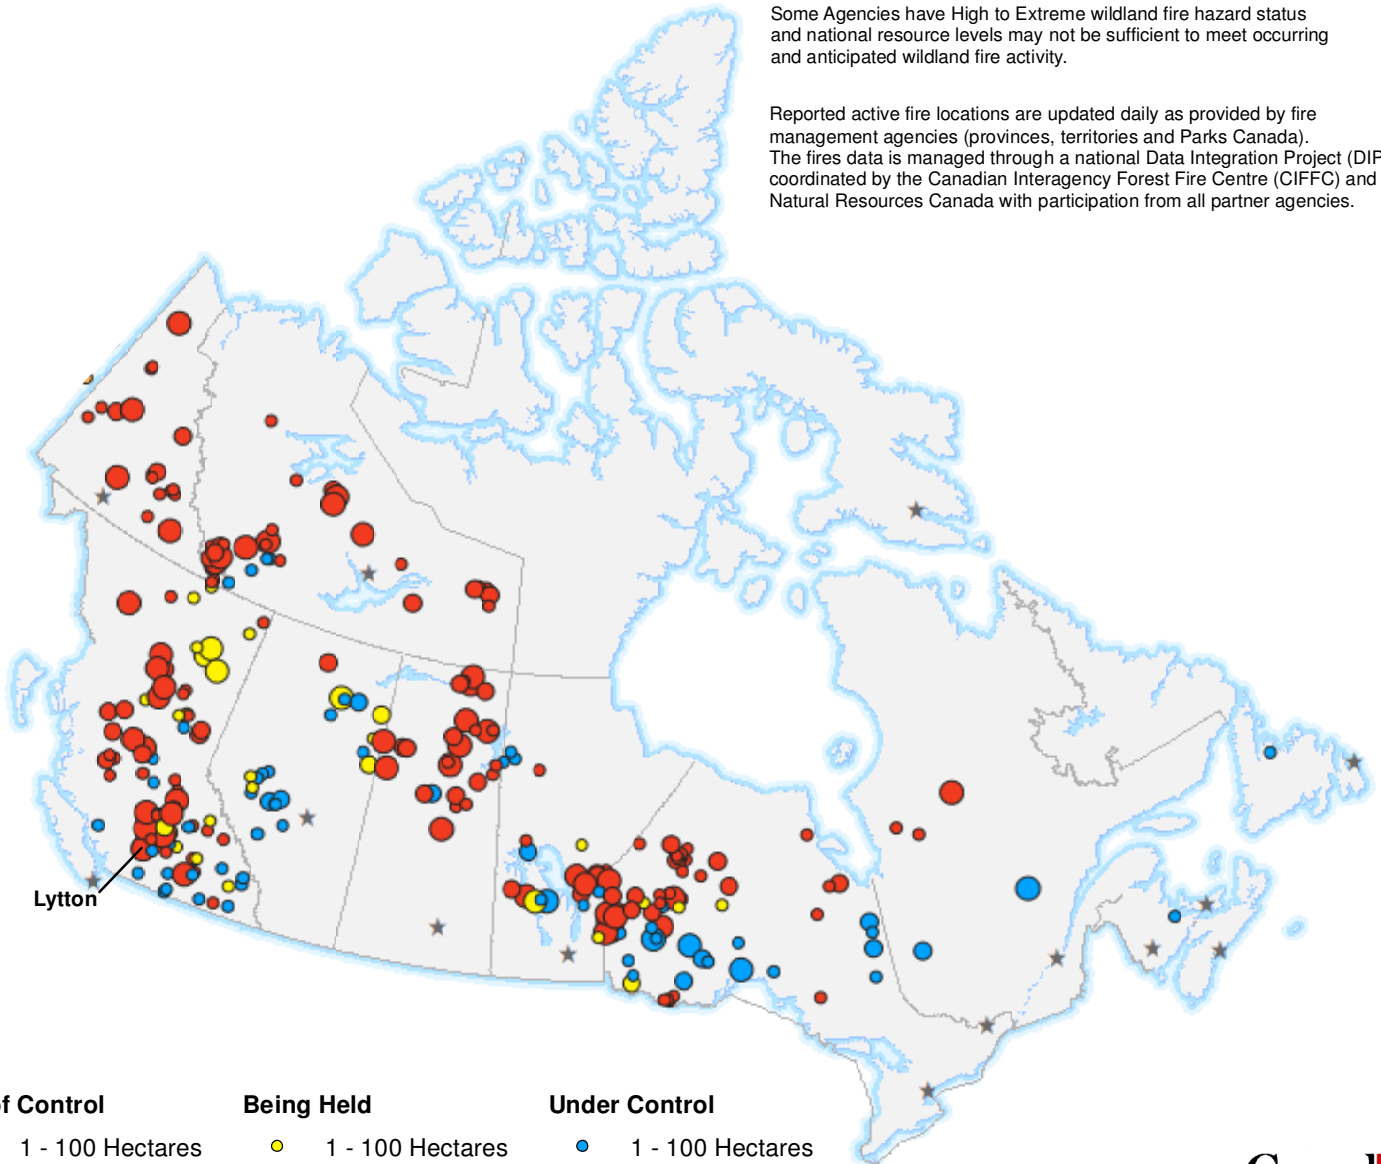

09 July 2021

The CIFFC National Preparedness Level remains at **Level 4**

Some Agencies have High to Extreme wildland fire hazard status and national resource levels may not be sufficient to meet occurring and anticipated wildland fire activity.

Reported active fire locations are updated daily as provided by fire management agencies (provinces, territories and Parks Canada). The fires data is managed through a national Data Integration Project (DIP) coordinated by the Canadian Interagency Forest Fire Centre (CIFFC) and Natural Resources Canada with participation from all partner agencies.

Out of Control

- 1 - 100 Hectares
- 100 - 999 Hectares
- > 1000 Hectares

Being Held

- 1 - 100 Hectares
- 100 - 999 Hectares
- > 1000 Hectares

Under Control

- 1 - 100 Hectares
- 100 - 999 Hectares
- > 1000 Hectares