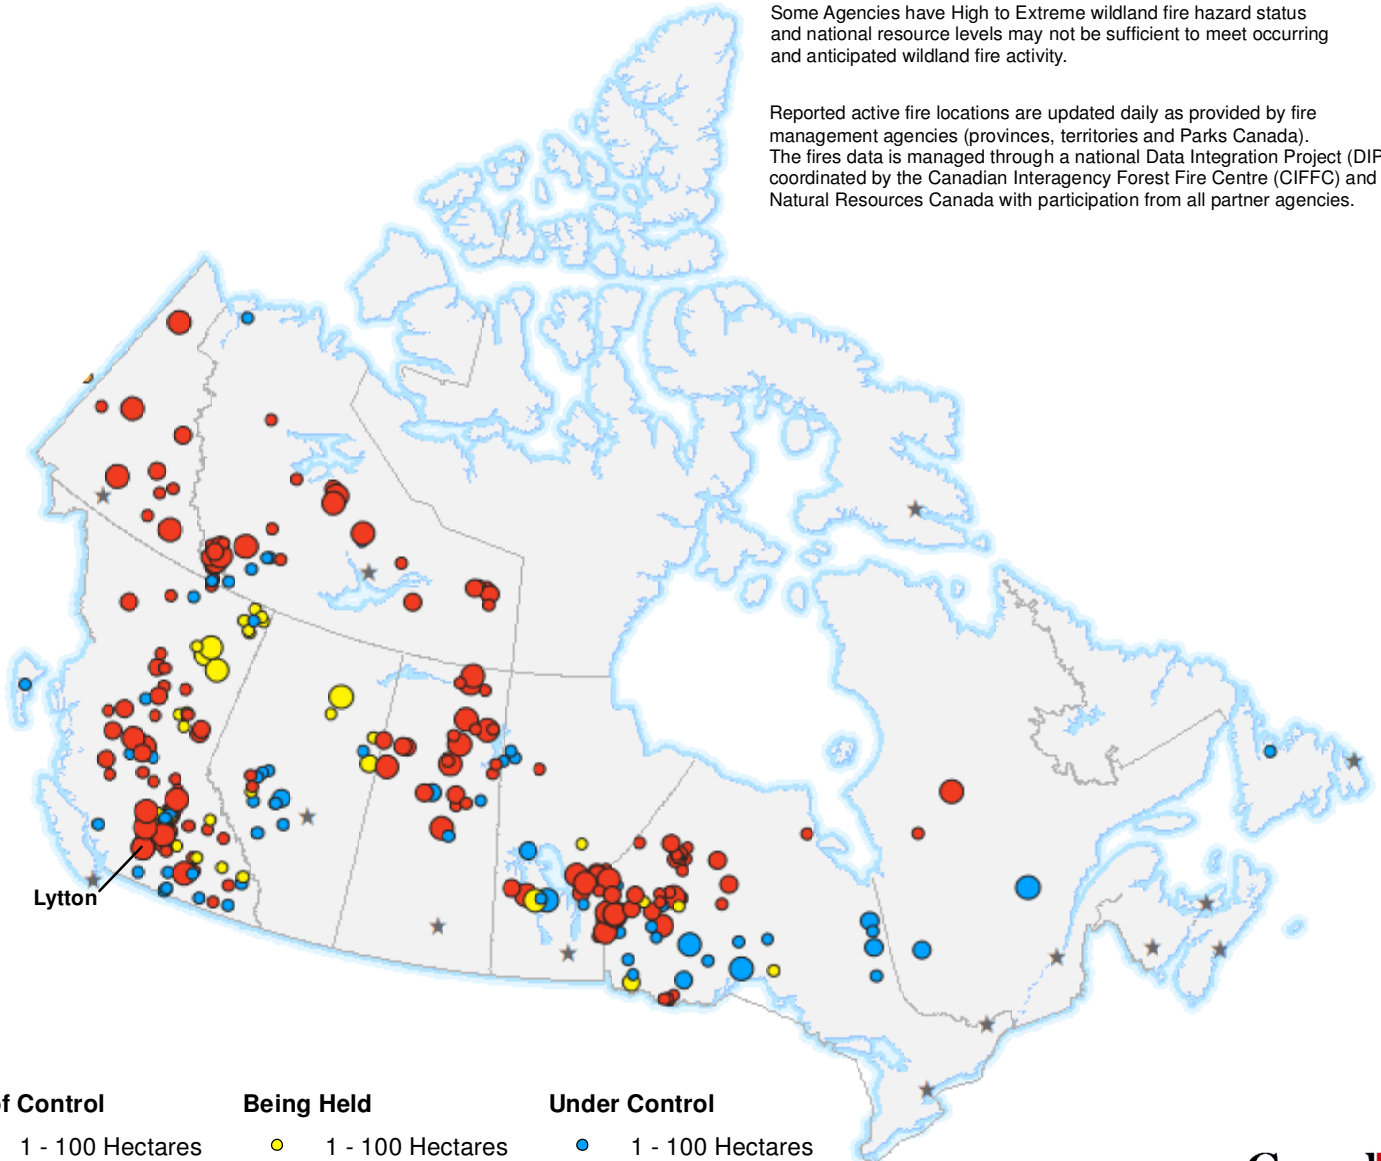

08 July 2021

The CIFFC National Preparedness Level remains at **Level 4**

Some Agencies have High to Extreme wildland fire hazard status and national resource levels may not be sufficient to meet occurring and anticipated wildland fire activity.

Reported active fire locations are updated daily as provided by fire management agencies (provinces, territories and Parks Canada). The fires data is managed through a national Data Integration Project (DIP) coordinated by the Canadian Interagency Forest Fire Centre (CIFFC) and Natural Resources Canada with participation from all partner agencies.

Out of Control

- 1 - 100 Hectares
- 100 - 999 Hectares
- > 1000 Hectares

Being Held

- 1 - 100 Hectares
- 100 - 999 Hectares
- > 1000 Hectares

Under Control

- 1 - 100 Hectares
- 100 - 999 Hectares
- > 1000 Hectares