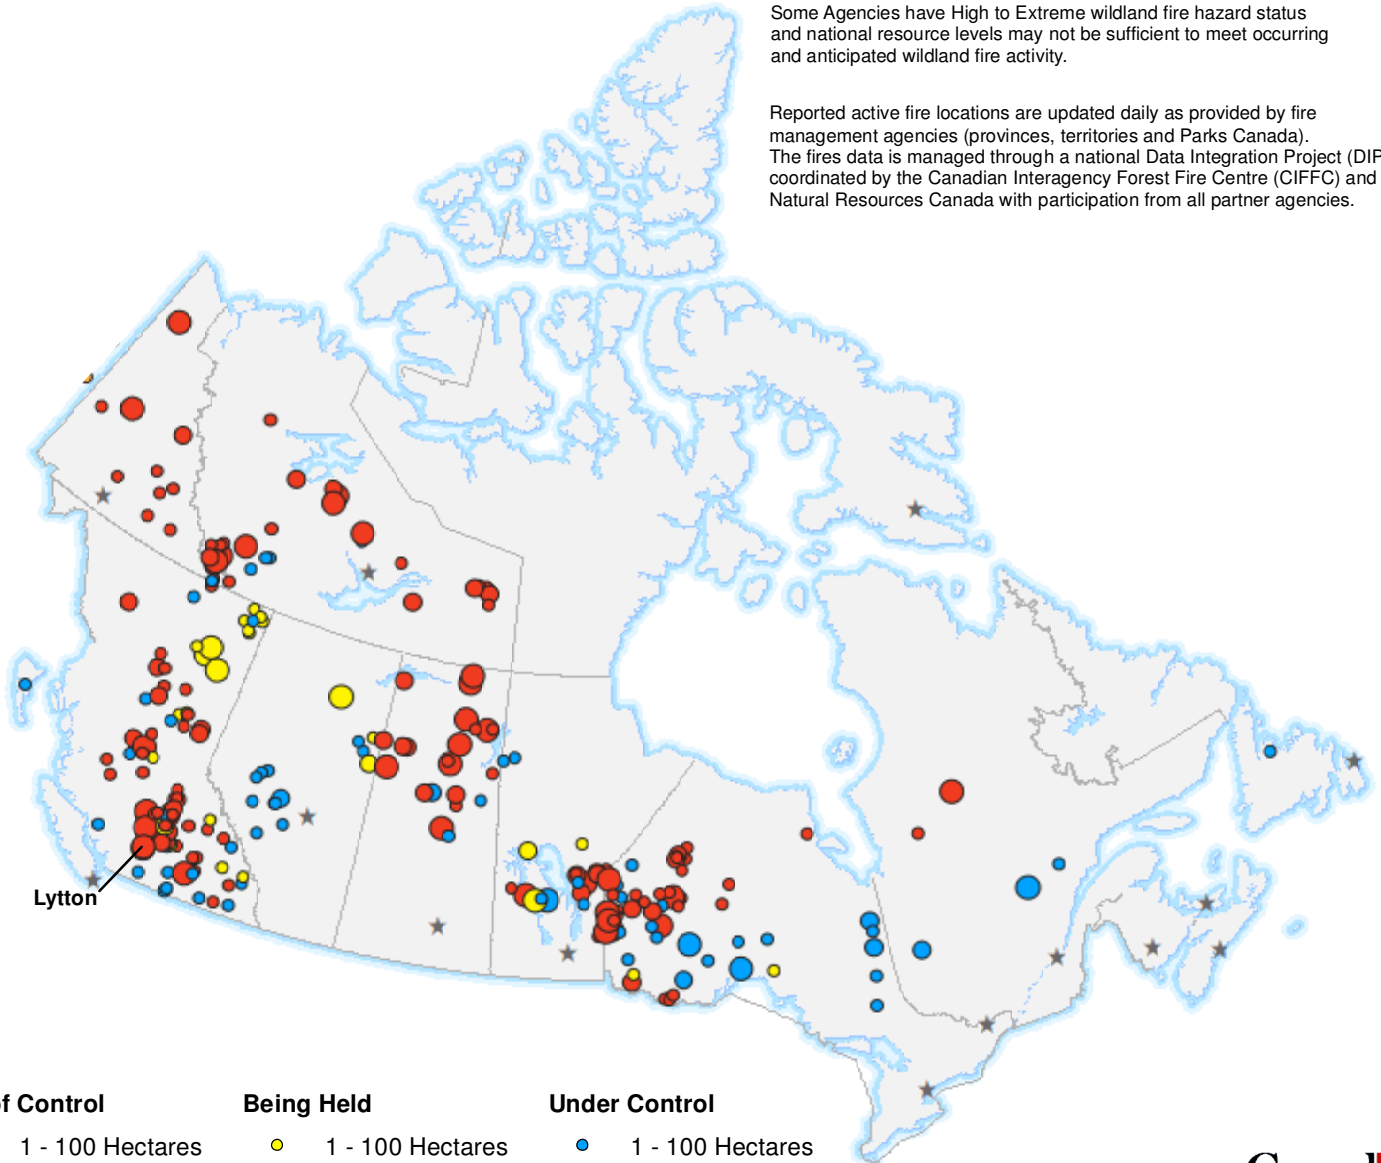

07 July 2021

The CIFFC National Preparedness Level remains at **Level 4**

Some Agencies have High to Extreme wildland fire hazard status and national resource levels may not be sufficient to meet occurring and anticipated wildland fire activity.

Reported active fire locations are updated daily as provided by fire management agencies (provinces, territories and Parks Canada). The fires data is managed through a national Data Integration Project (DIP) coordinated by the Canadian Interagency Forest Fire Centre (CIFFC) and Natural Resources Canada with participation from all partner agencies.

Out of Control

- 1 - 100 Hectares
- 100 - 999 Hectares
- > 1000 Hectares

Being Held

- 1 - 100 Hectares
- 100 - 999 Hectares
- > 1000 Hectares

Under Control

- 1 - 100 Hectares
- 100 - 999 Hectares
- > 1000 Hectares