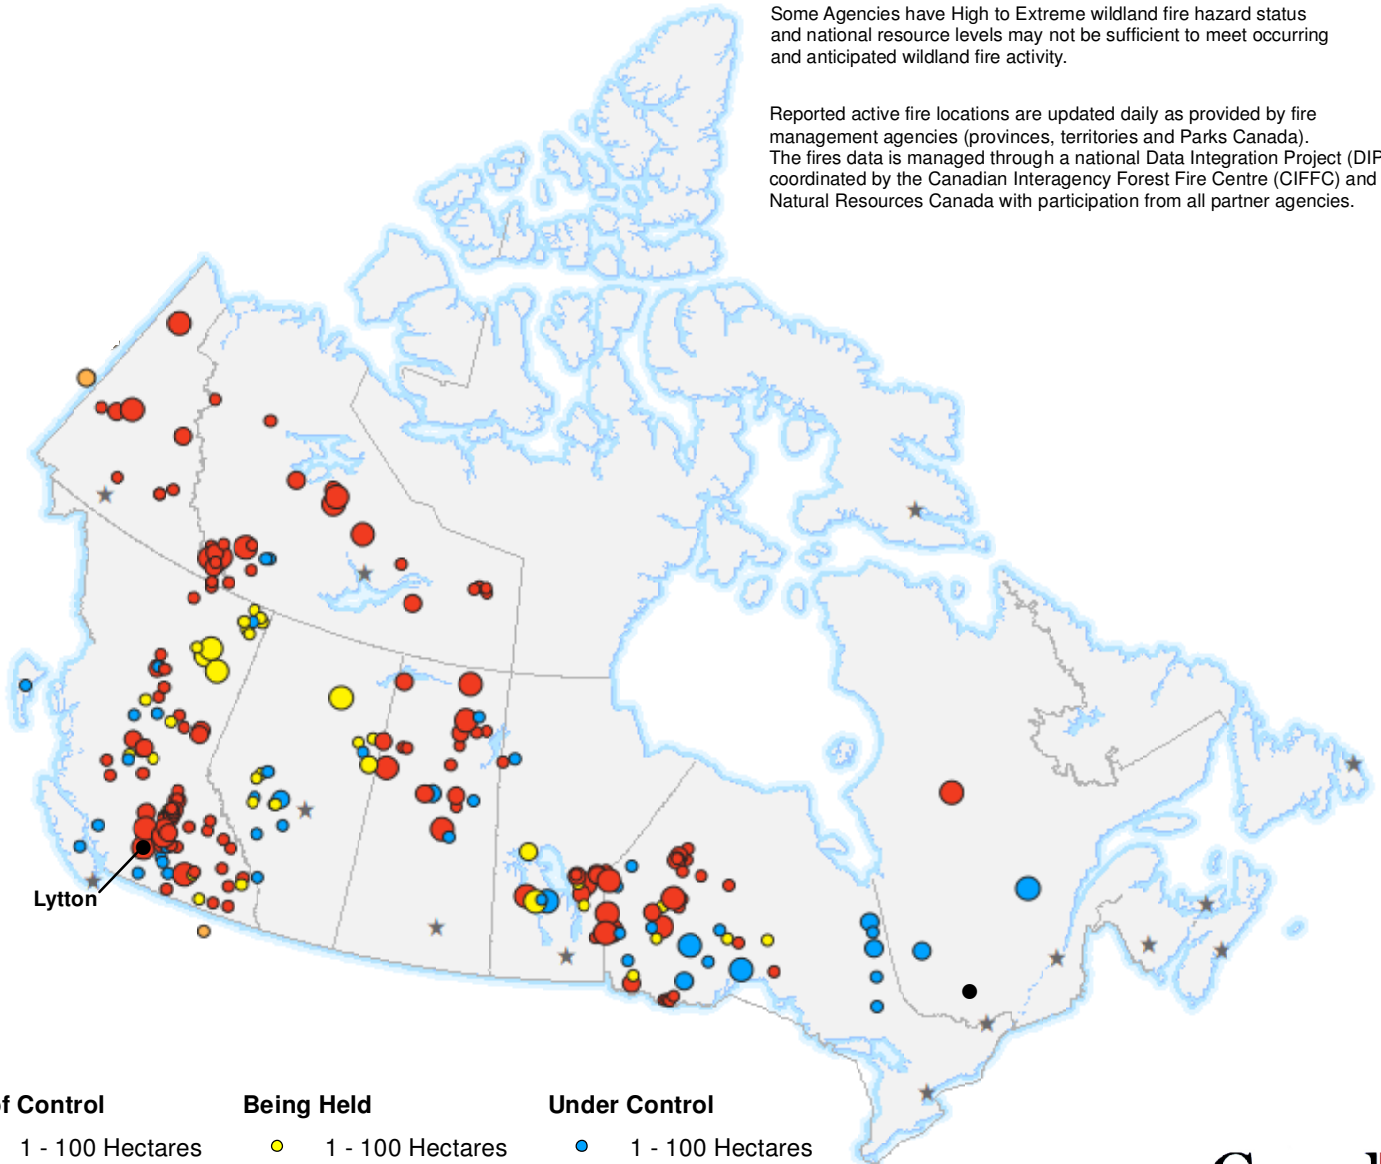

05 July 2021

The CIFFC National Preparedness Level remains at **Level 4**

Some Agencies have High to Extreme wildland fire hazard status and national resource levels may not be sufficient to meet occurring and anticipated wildland fire activity.

Reported active fire locations are updated daily as provided by fire management agencies (provinces, territories and Parks Canada). The fires data is managed through a national Data Integration Project (DIP) coordinated by the Canadian Interagency Forest Fire Centre (CIFFC) and Natural Resources Canada with participation from all partner agencies.

**Out of Control**

- 1 - 100 Hectares
- 100 - 999 Hectares
- > 1000 Hectares

**Being Held**

- 1 - 100 Hectares
- 100 - 999 Hectares
- > 1000 Hectares

**Under Control**

- 1 - 100 Hectares
- 100 - 999 Hectares
- > 1000 Hectares