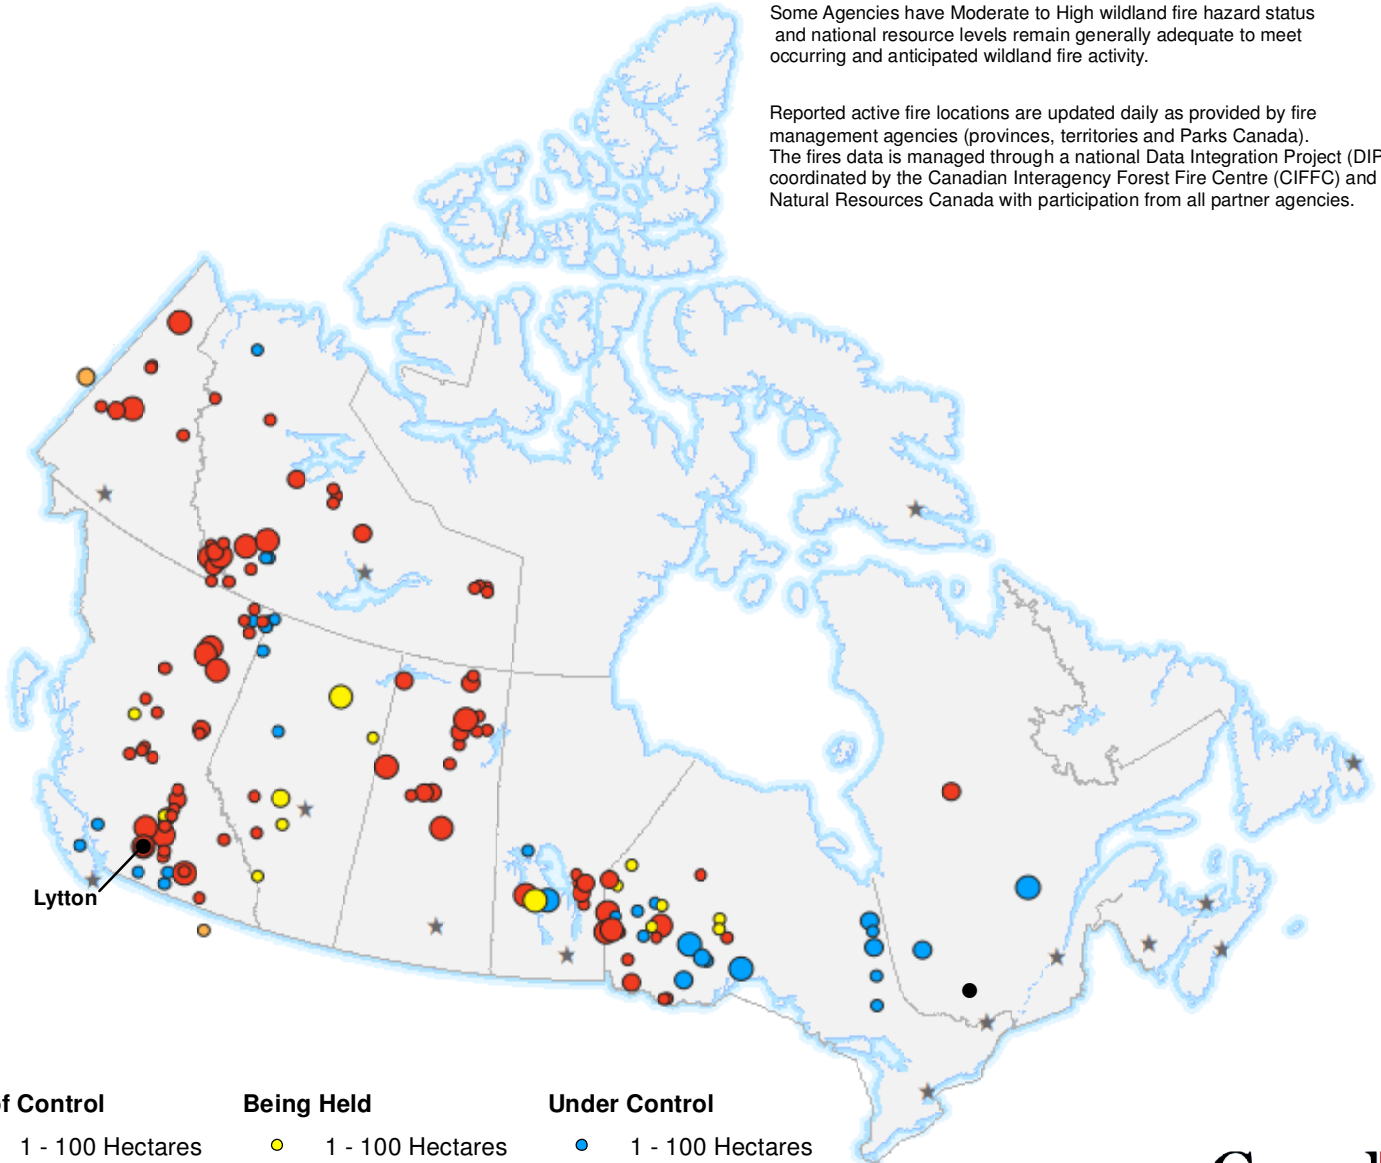

02 July 2021

The CIFFC National Preparedness Level remains at **Level 3**

Some Agencies have Moderate to High wildland fire hazard status and national resource levels remain generally adequate to meet occurring and anticipated wildland fire activity.

Reported active fire locations are updated daily as provided by fire management agencies (provinces, territories and Parks Canada). The fires data is managed through a national Data Integration Project (DIP) coordinated by the Canadian Interagency Forest Fire Centre (CIFFC) and Natural Resources Canada with participation from all partner agencies.

Out of Control

- 1 - 100 Hectares
- 100 - 999 Hectares
- > 1000 Hectares

Being Held

- 1 - 100 Hectares
- 100 - 999 Hectares
- > 1000 Hectares

Under Control

- 1 - 100 Hectares
- 100 - 999 Hectares
- > 1000 Hectares