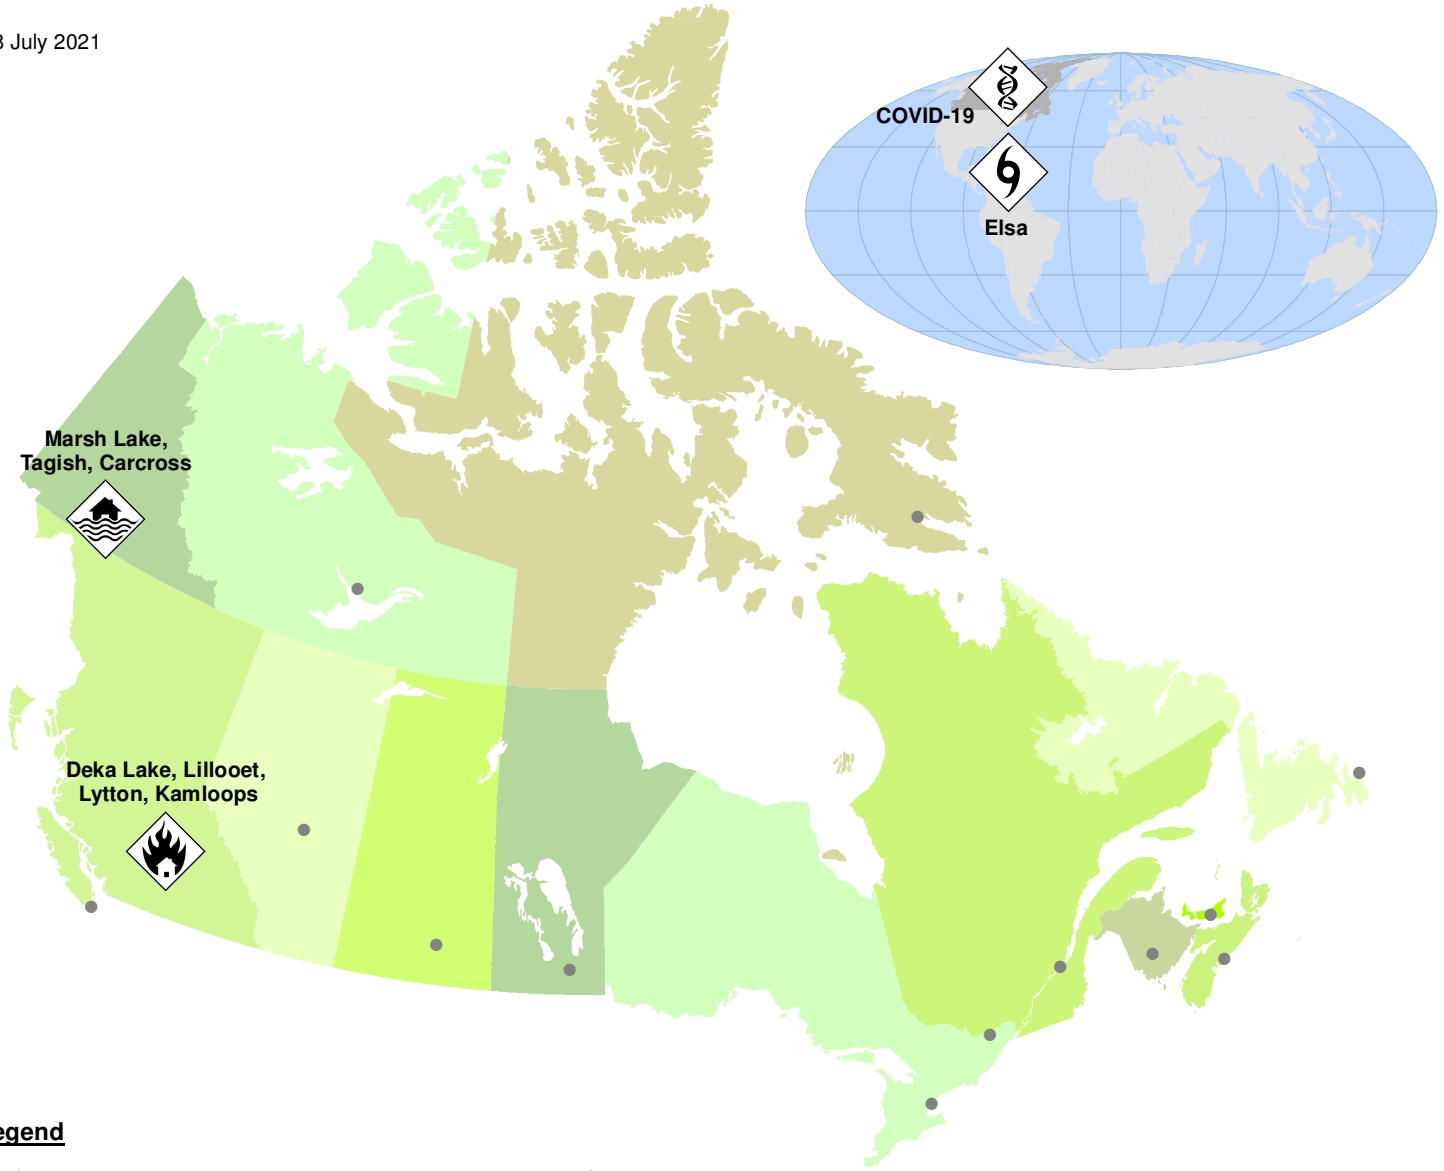

## Legend

Health - Human

Tropical Cyclone - Tropical Storm

Wildland Urban Interface Fire

Extreme Weather - Flooding