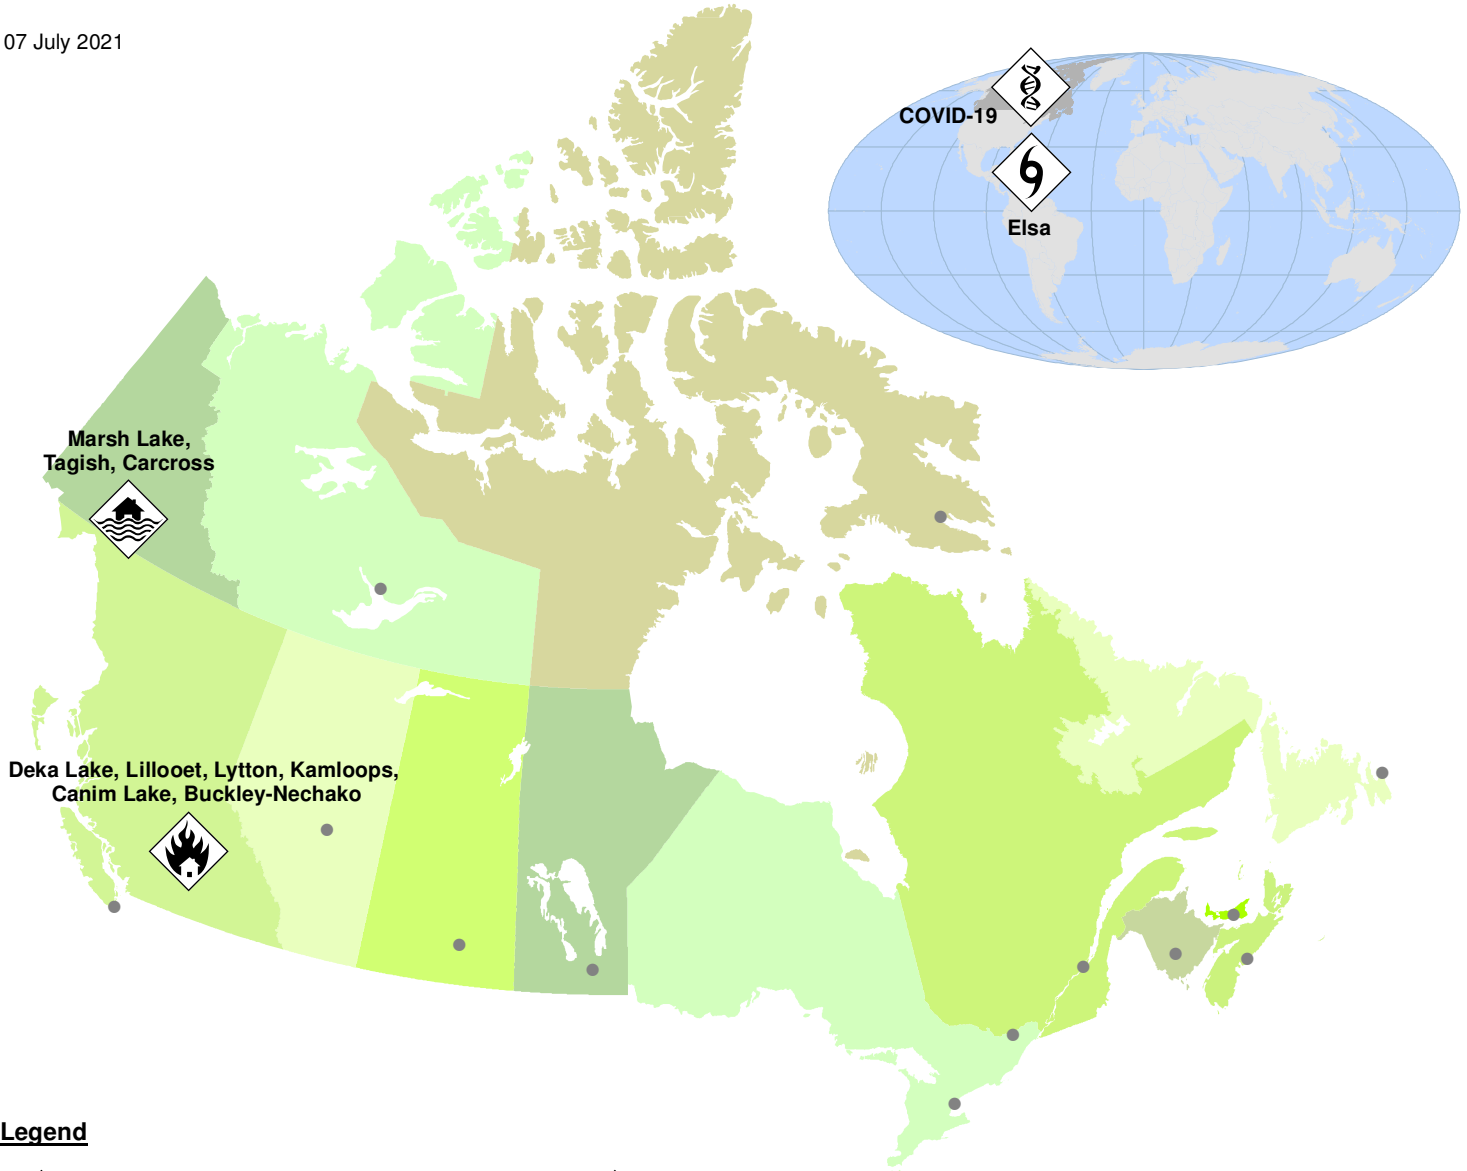

## Legend

Health - Human

Tropical Cyclone - Tropical Storm

Wildland Urban Interface Fire

Extreme Weather - Flooding