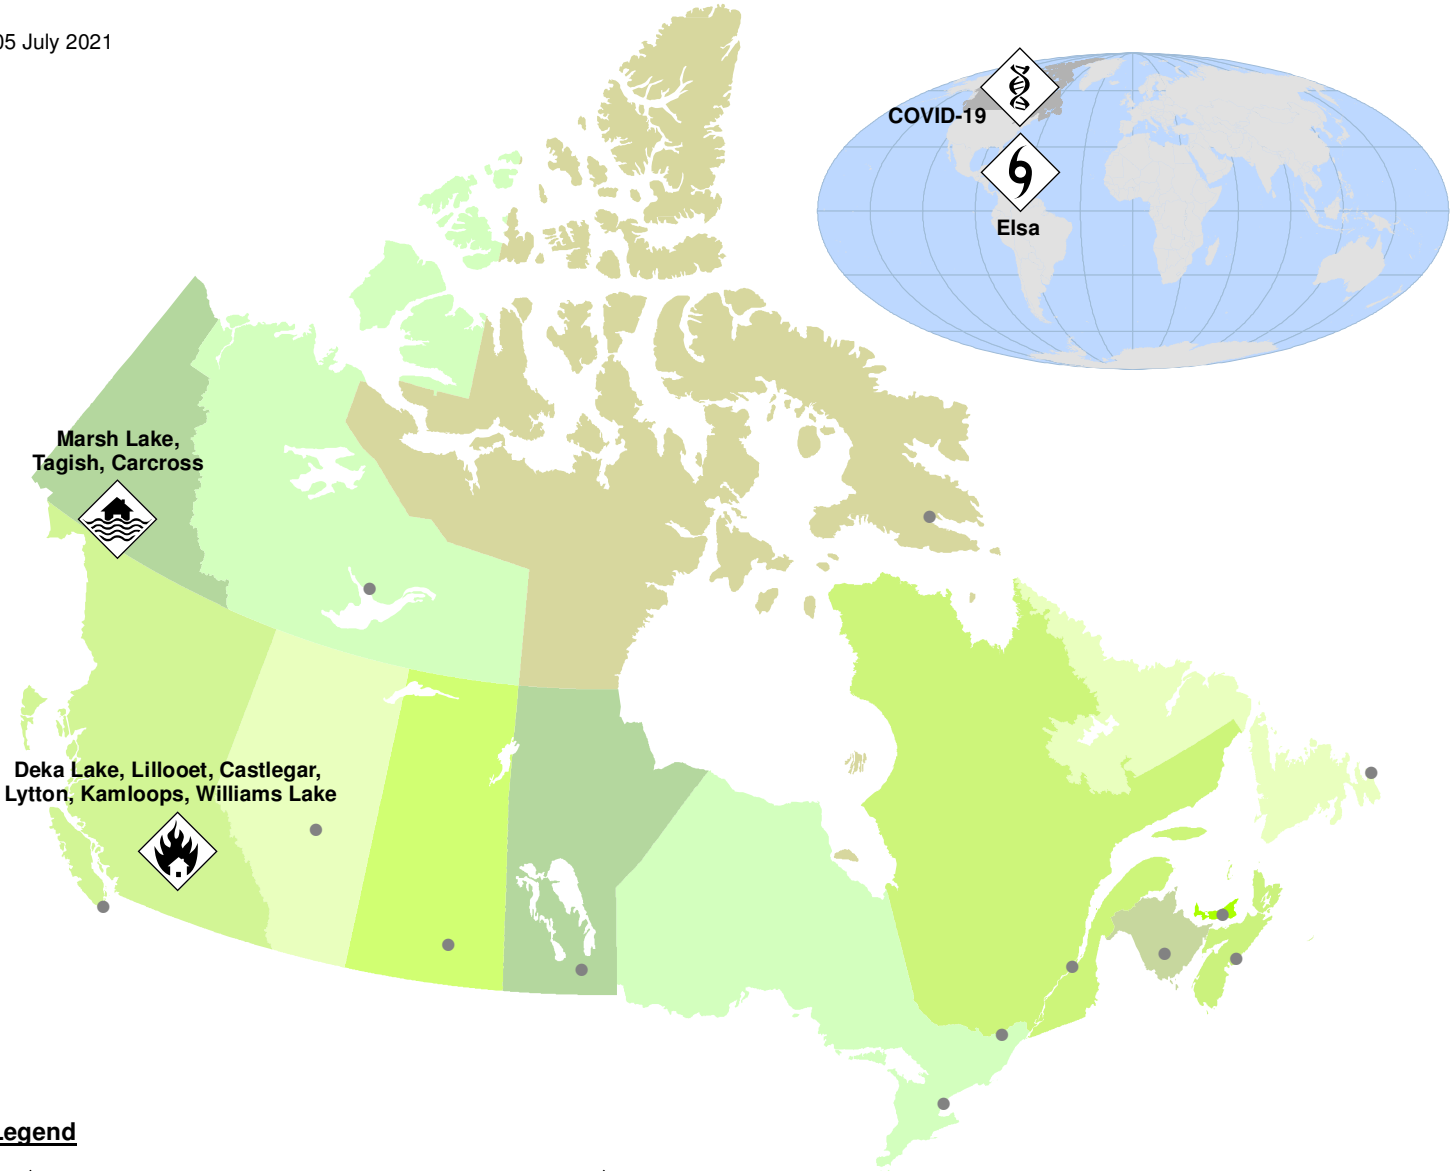

05 July 2021

Legend

Health - Human

Tropical Cyclone - Tropical Storm

Wildland Urban Interface Fire

Extreme Weather - Flooding