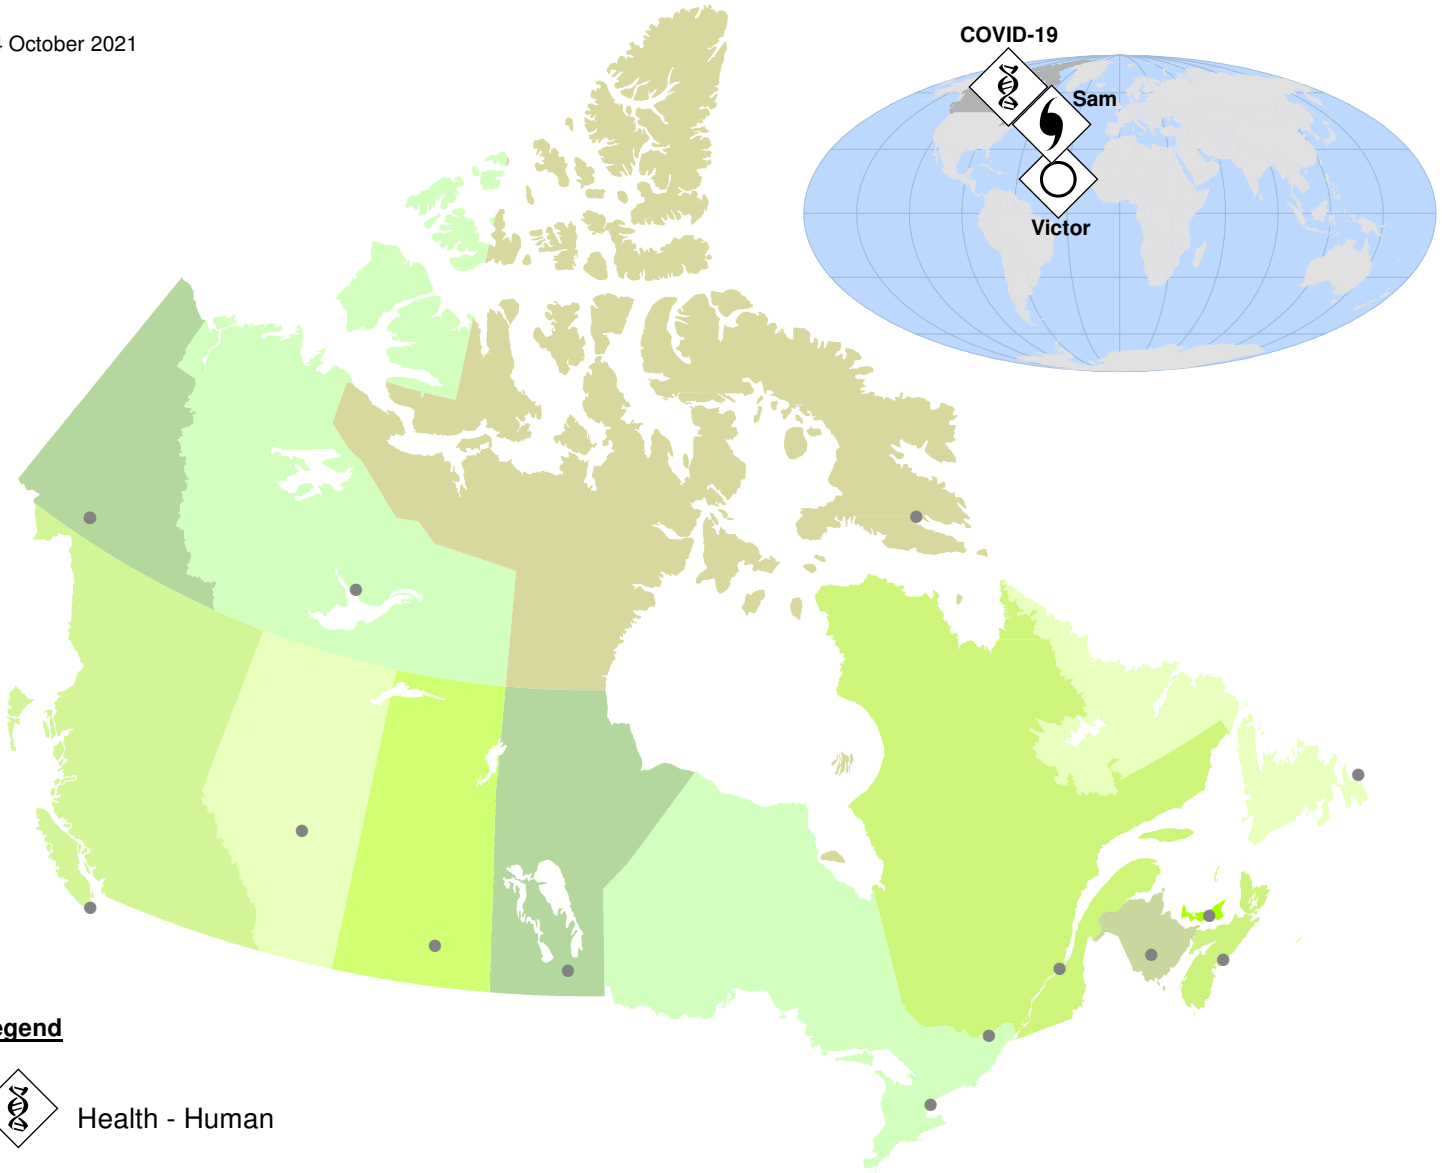

04 October 2021

Legend

Health - Human

Tropical Cyclone - Hurricane

Tropical Cyclone - Tropical Depression