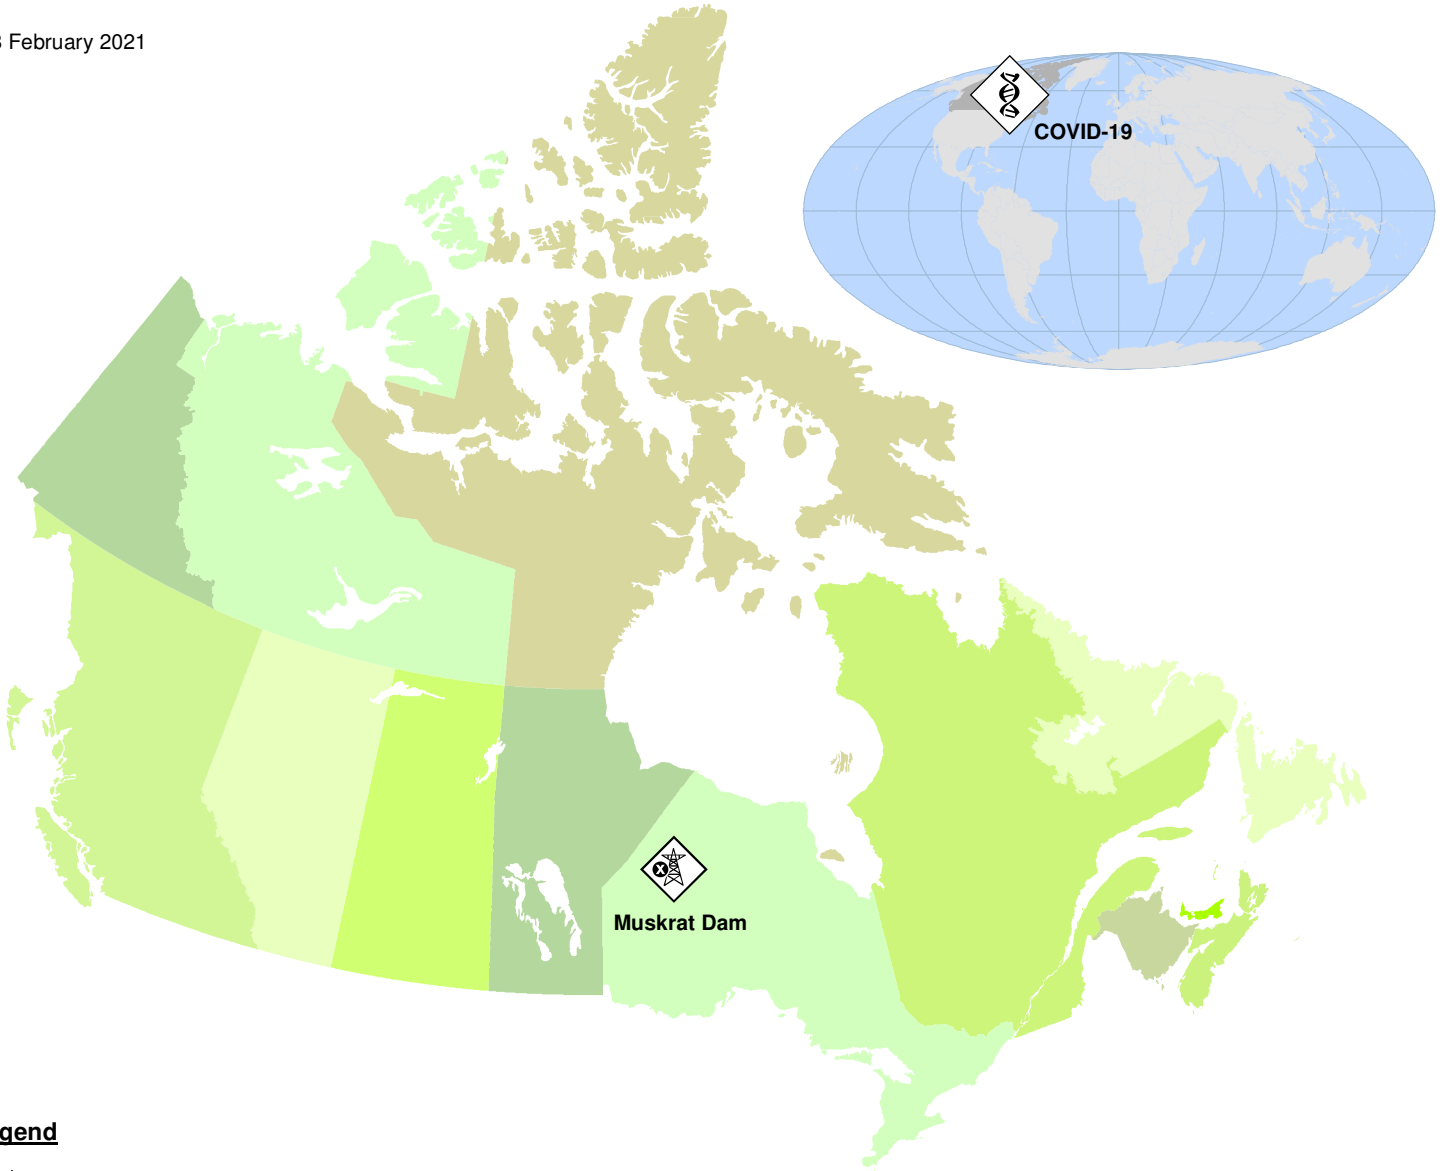

18 February 2021

**Legend**

Health - Human

CI Interruption - Power Outage