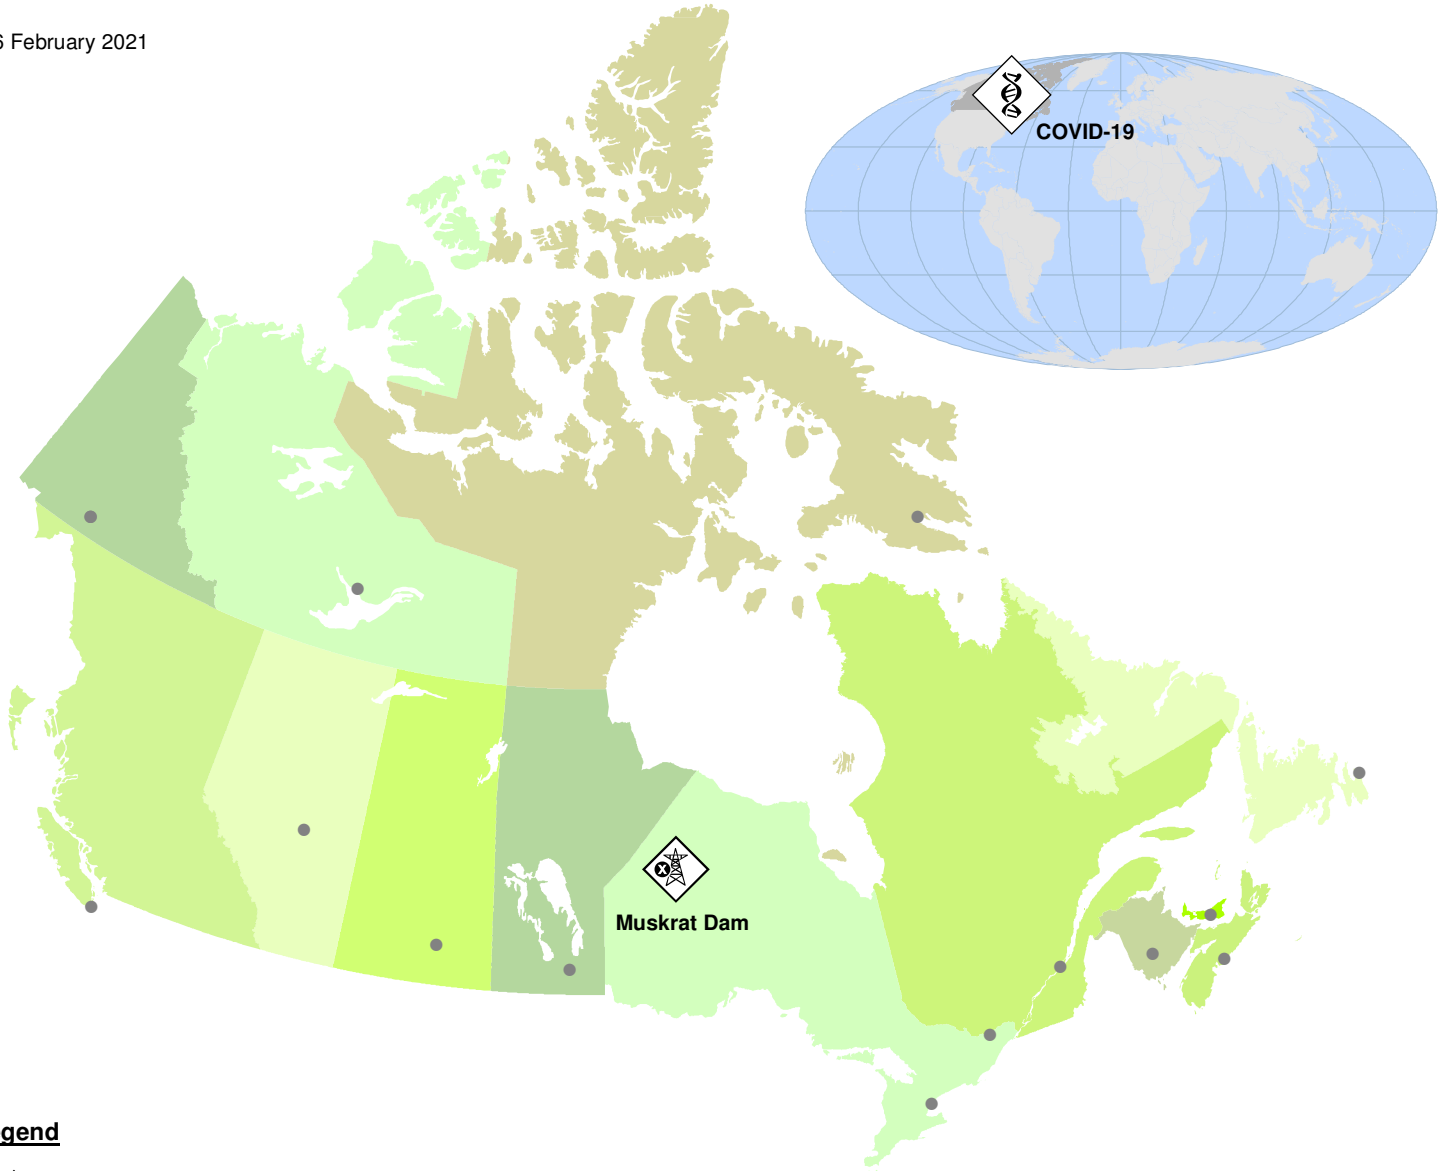

## Legend

Health - Human

CI Interruption - Power Outage