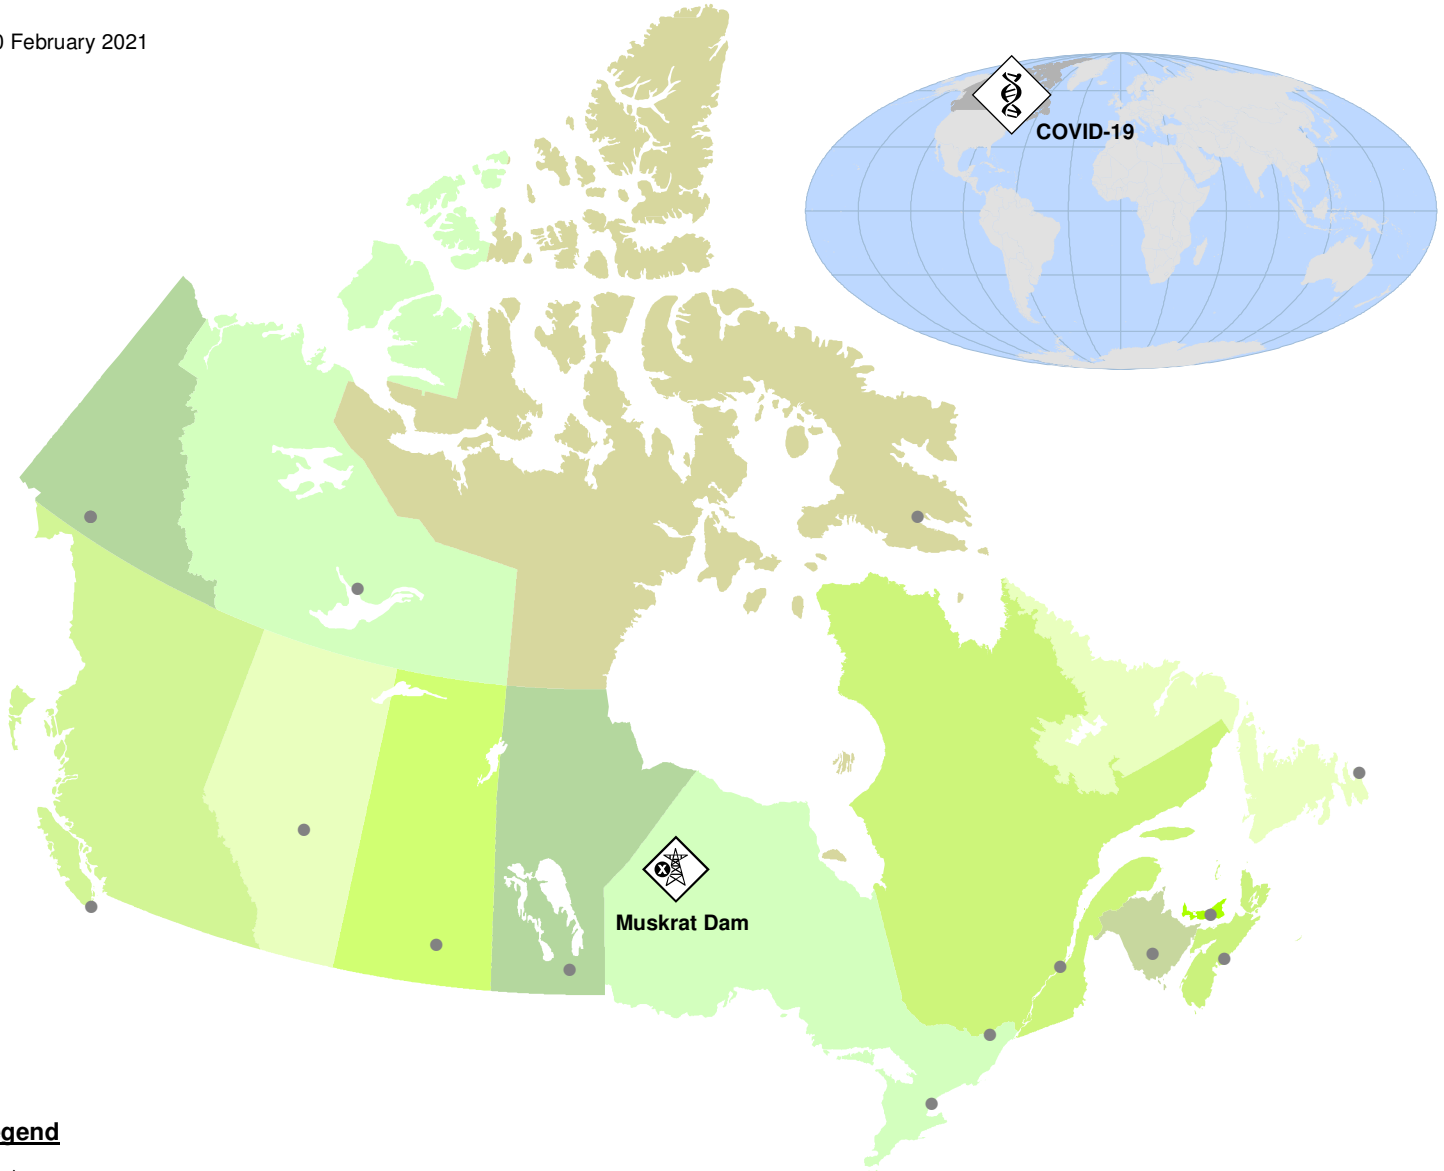

## Legend

Health - Human

CI Interruption - Power Outage