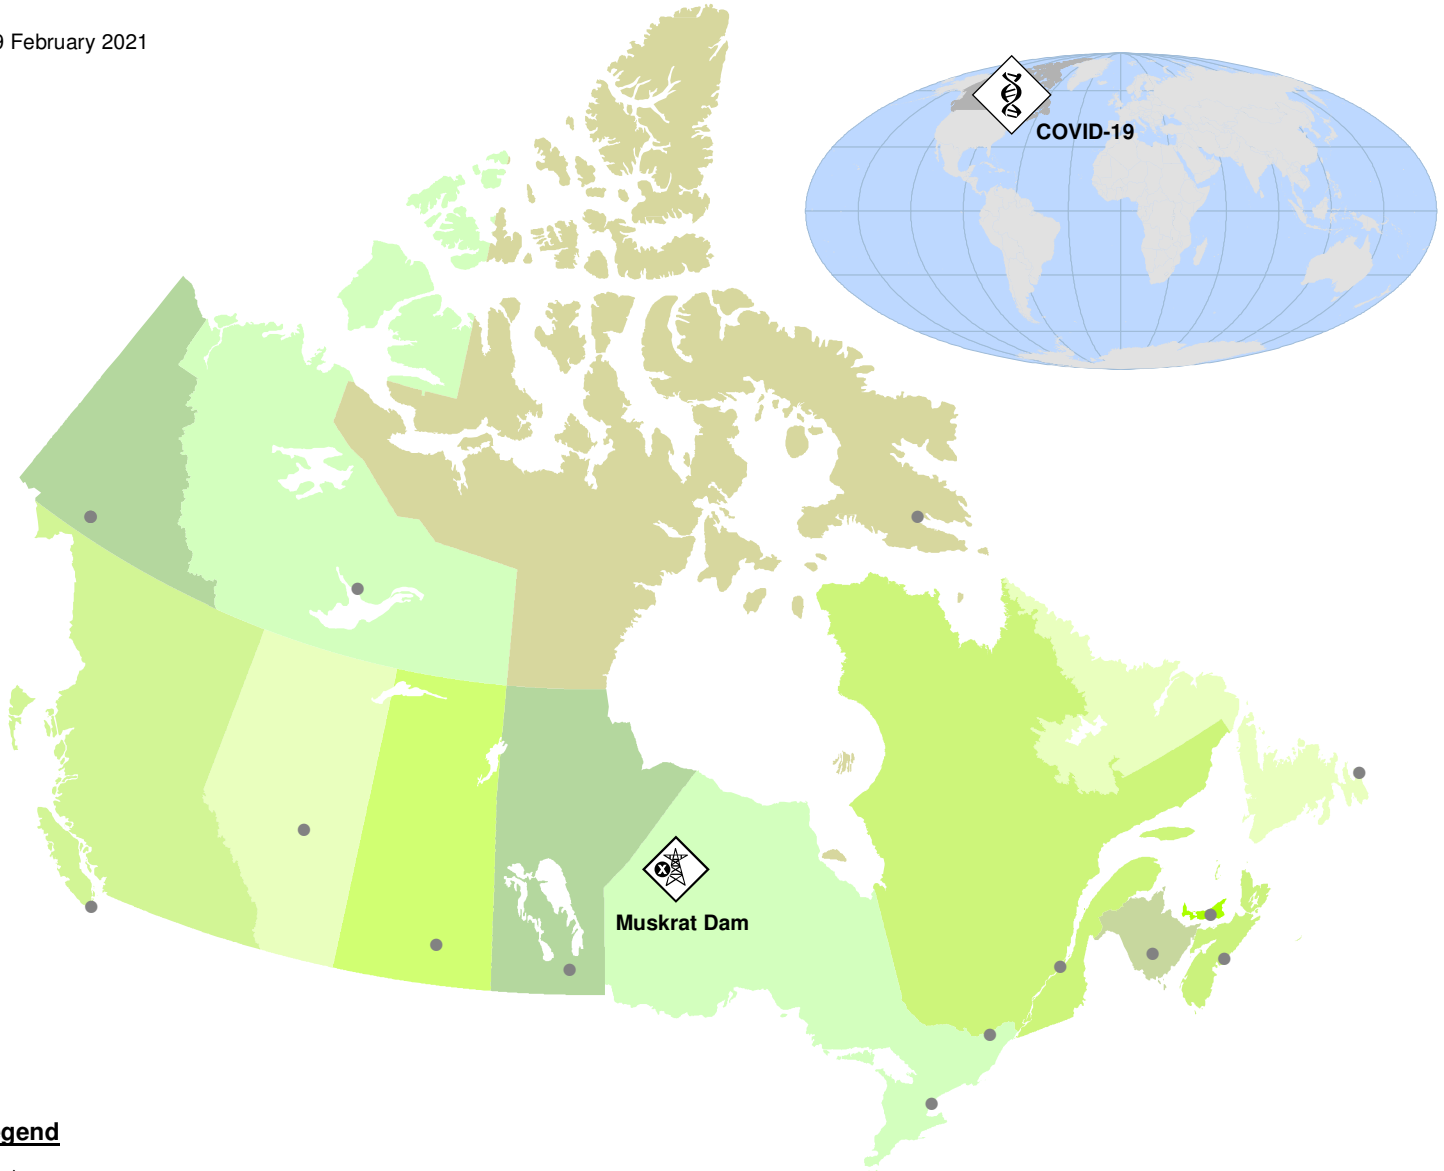

## Legend

Health - Human

CI Interruption - Power Outage