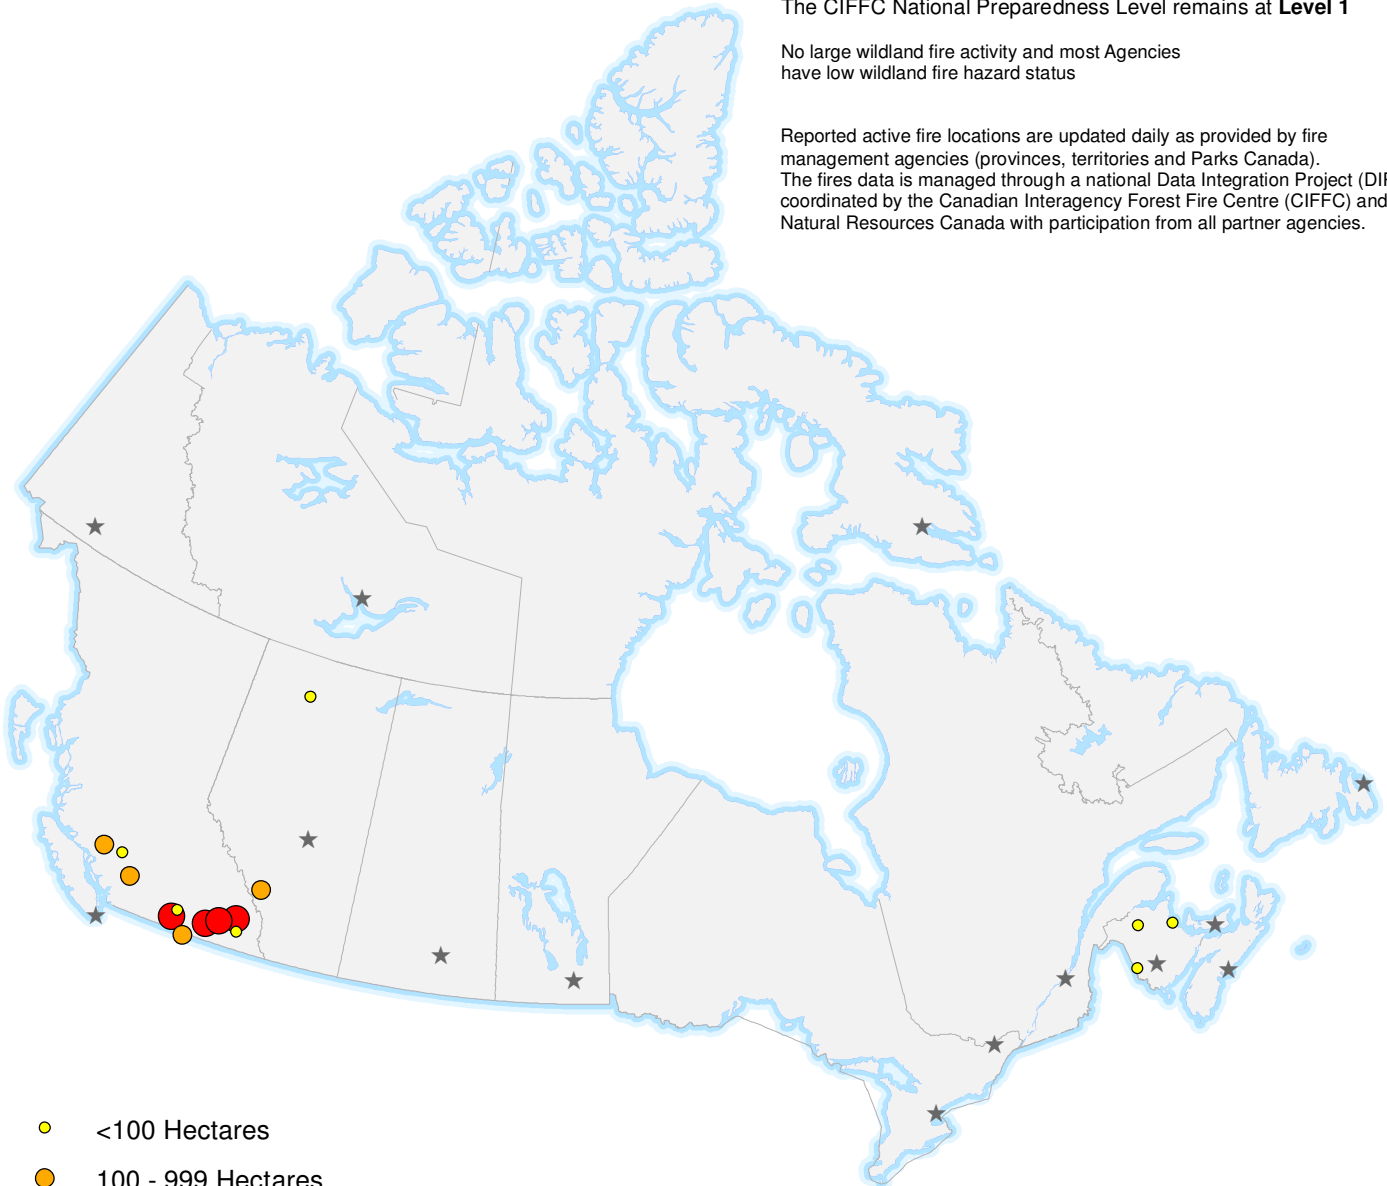

ACTIVE WILDFIRES

24 September 2020

The CIFFC National Preparedness Level remains at **Level 1**

No large wildland fire activity and most Agencies have low wildland fire hazard status

Reported active fire locations are updated daily as provided by fire management agencies (provinces, territories and Parks Canada). The fires data is managed through a national Data Integration Project (DIP) coordinated by the Canadian Interagency Forest Fire Centre (CIFFC) and Natural Resources Canada with participation from all partner agencies.

- <100 Hectares
- 100 - 999 Hectares
- >1000 Hectares