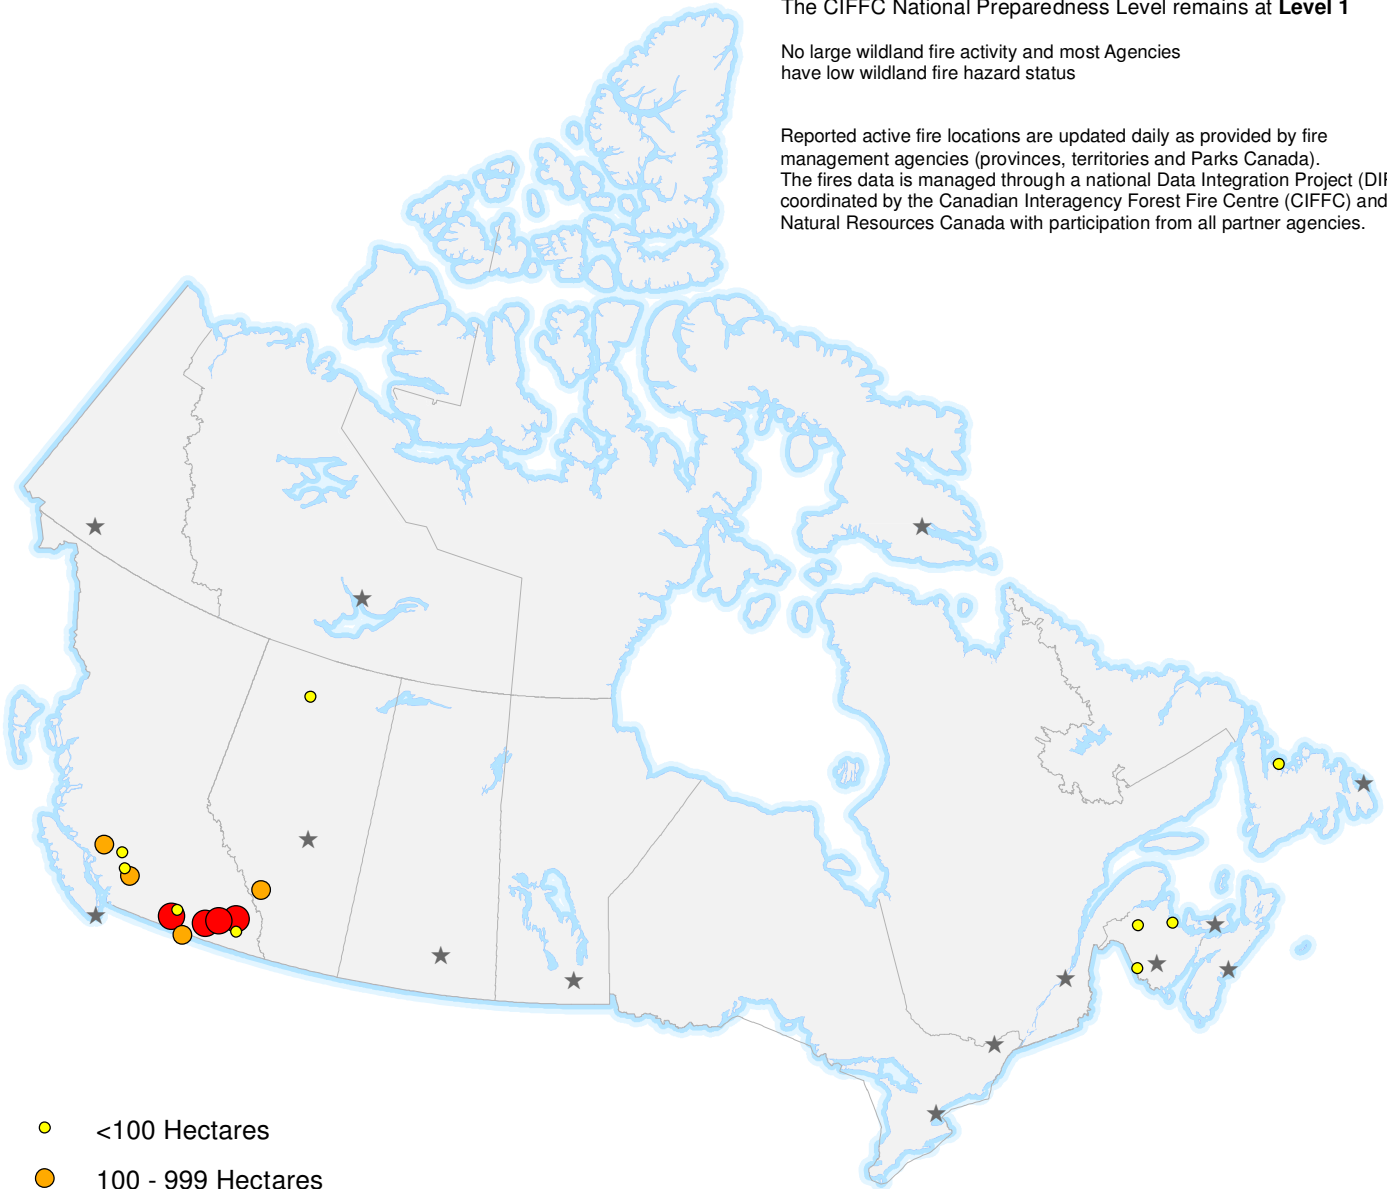

ACTIVE WILDFIRES

23 September 2020

The CIFFC National Preparedness Level remains at **Level 1**

No large wildland fire activity and most Agencies have low wildland fire hazard status

Reported active fire locations are updated daily as provided by fire management agencies (provinces, territories and Parks Canada). The fires data is managed through a national Data Integration Project (DIP) coordinated by the Canadian Interagency Forest Fire Centre (CIFFC) and Natural Resources Canada with participation from all partner agencies.

- <100 Hectares
- 100 - 999 Hectares
- >1000 Hectares