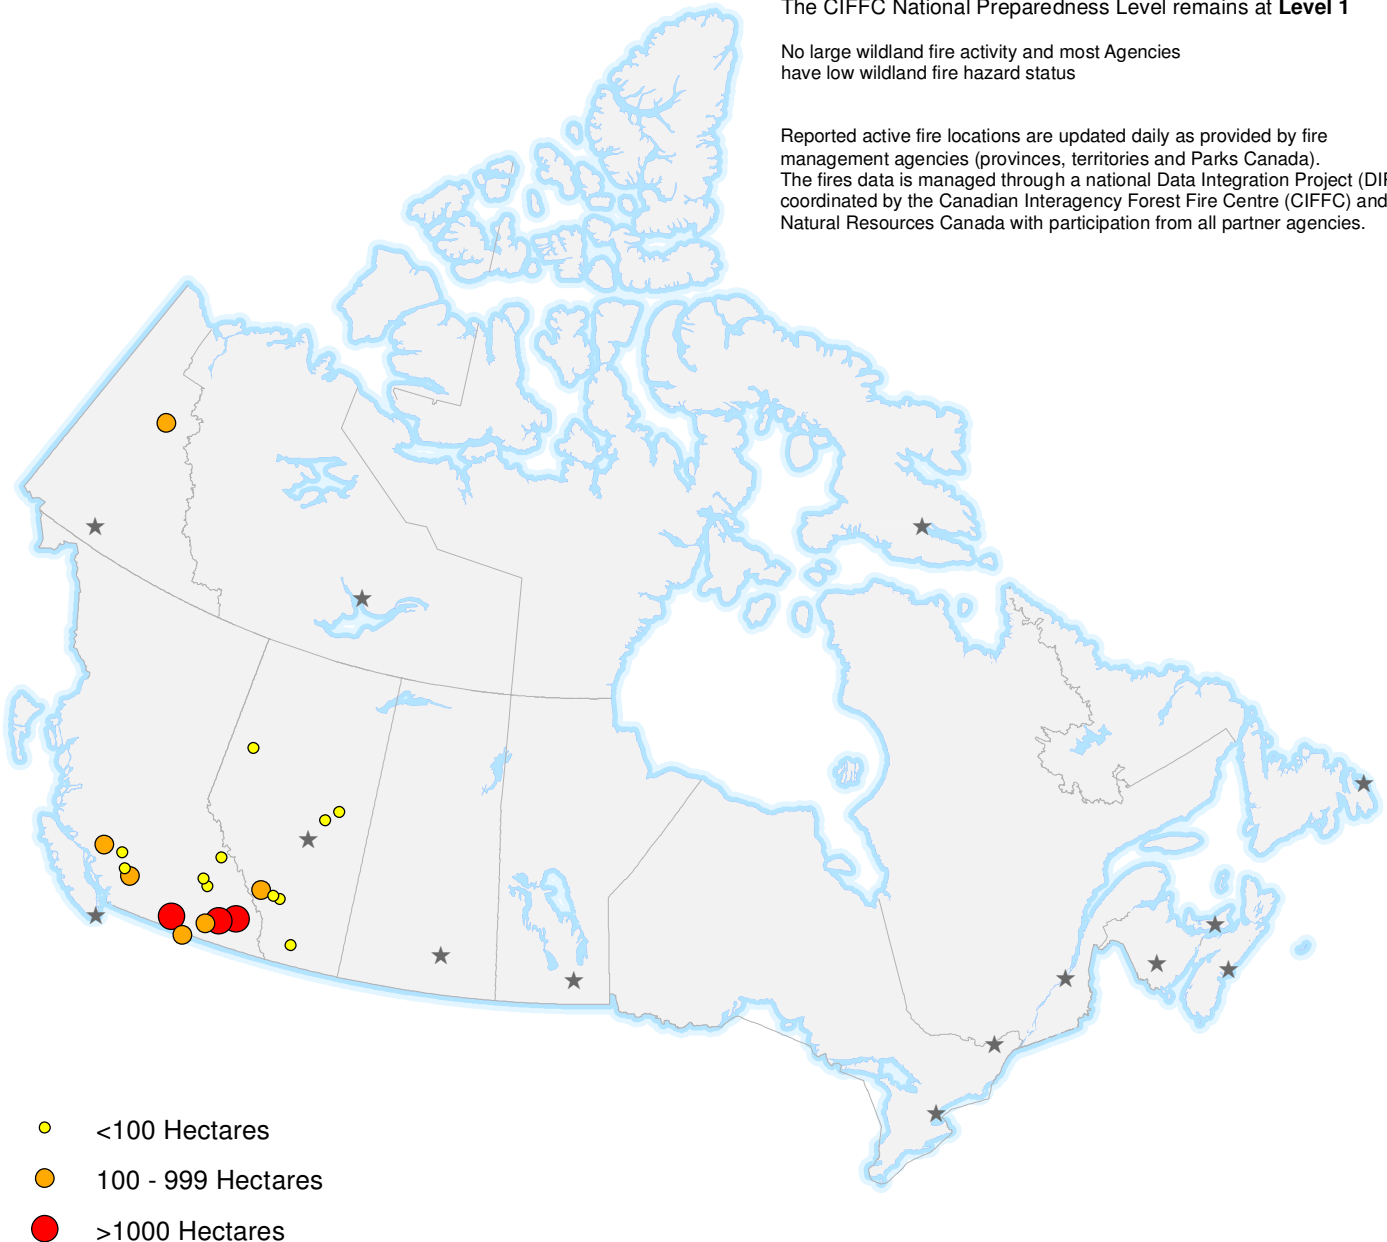

# ACTIVE WILDFIRES

21 September 2020

The CIFFC National Preparedness Level remains at **Level 1**

No large wildland fire activity and most Agencies have low wildland fire hazard status

Reported active fire locations are updated daily as provided by fire management agencies (provinces, territories and Parks Canada). The fires data is managed through a national Data Integration Project (DIP) coordinated by the Canadian Interagency Forest Fire Centre (CIFFC) and Natural Resources Canada with participation from all partner agencies.

- <100 Hectares
- 100 - 999 Hectares
- >1000 Hectares