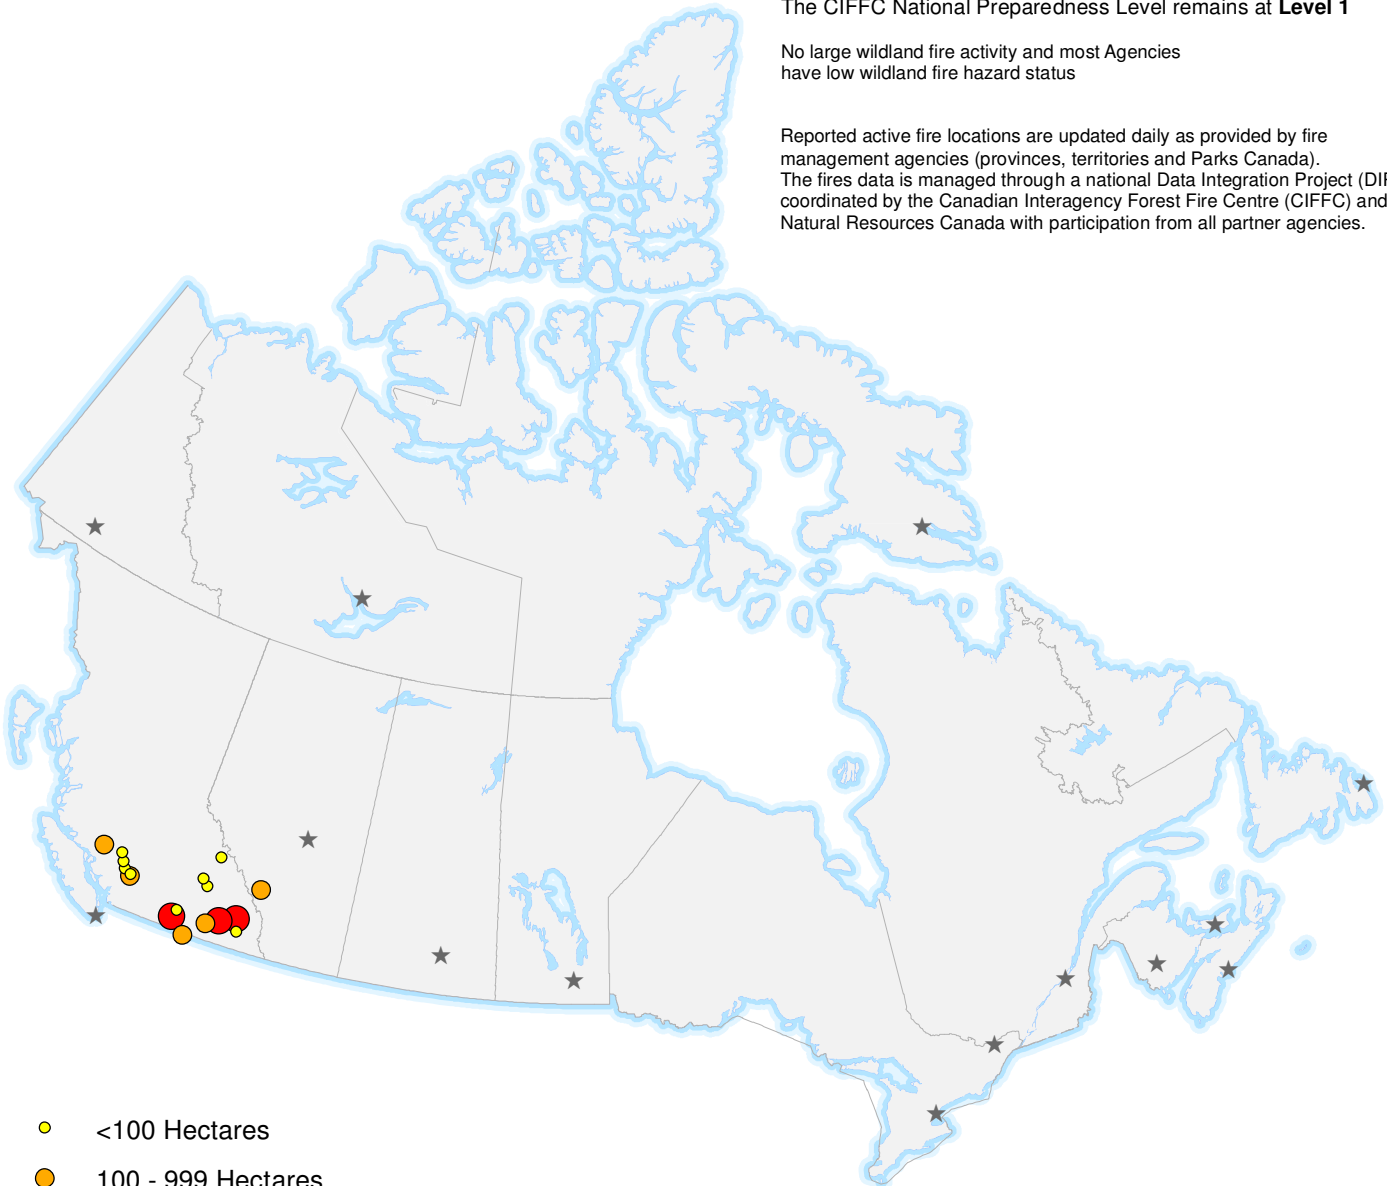

ACTIVE WILDFIRES

18 September 2020

The CIFFC National Preparedness Level remains at **Level 1**

No large wildland fire activity and most Agencies have low wildland fire hazard status

Reported active fire locations are updated daily as provided by fire management agencies (provinces, territories and Parks Canada). The fires data is managed through a national Data Integration Project (DIP) coordinated by the Canadian Interagency Forest Fire Centre (CIFFC) and Natural Resources Canada with participation from all partner agencies.

- <100 Hectares
- 100 - 999 Hectares
- >1000 Hectares