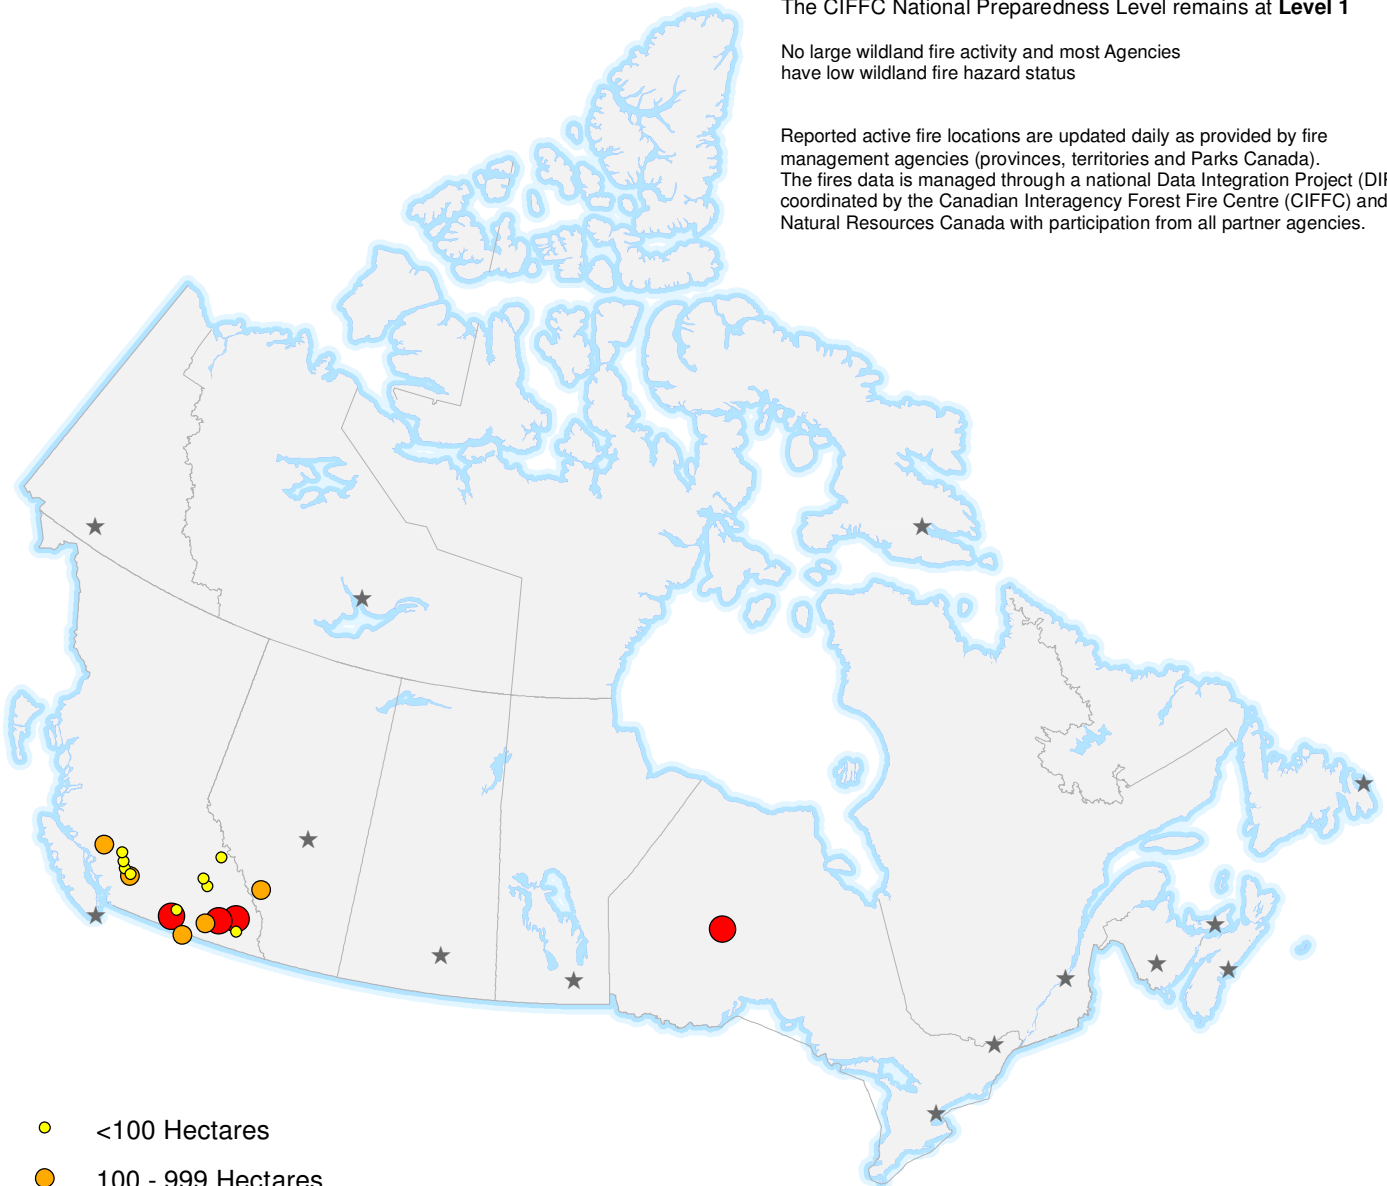

# ACTIVE WILDFIRES

17 September 2020

The CIFFC National Preparedness Level remains at **Level 1**

No large wildland fire activity and most Agencies have low wildland fire hazard status

Reported active fire locations are updated daily as provided by fire management agencies (provinces, territories and Parks Canada). The fires data is managed through a national Data Integration Project (DIP) coordinated by the Canadian Interagency Forest Fire Centre (CIFFC) and Natural Resources Canada with participation from all partner agencies.

- <100 Hectares
- 100 - 999 Hectares
- >1000 Hectares