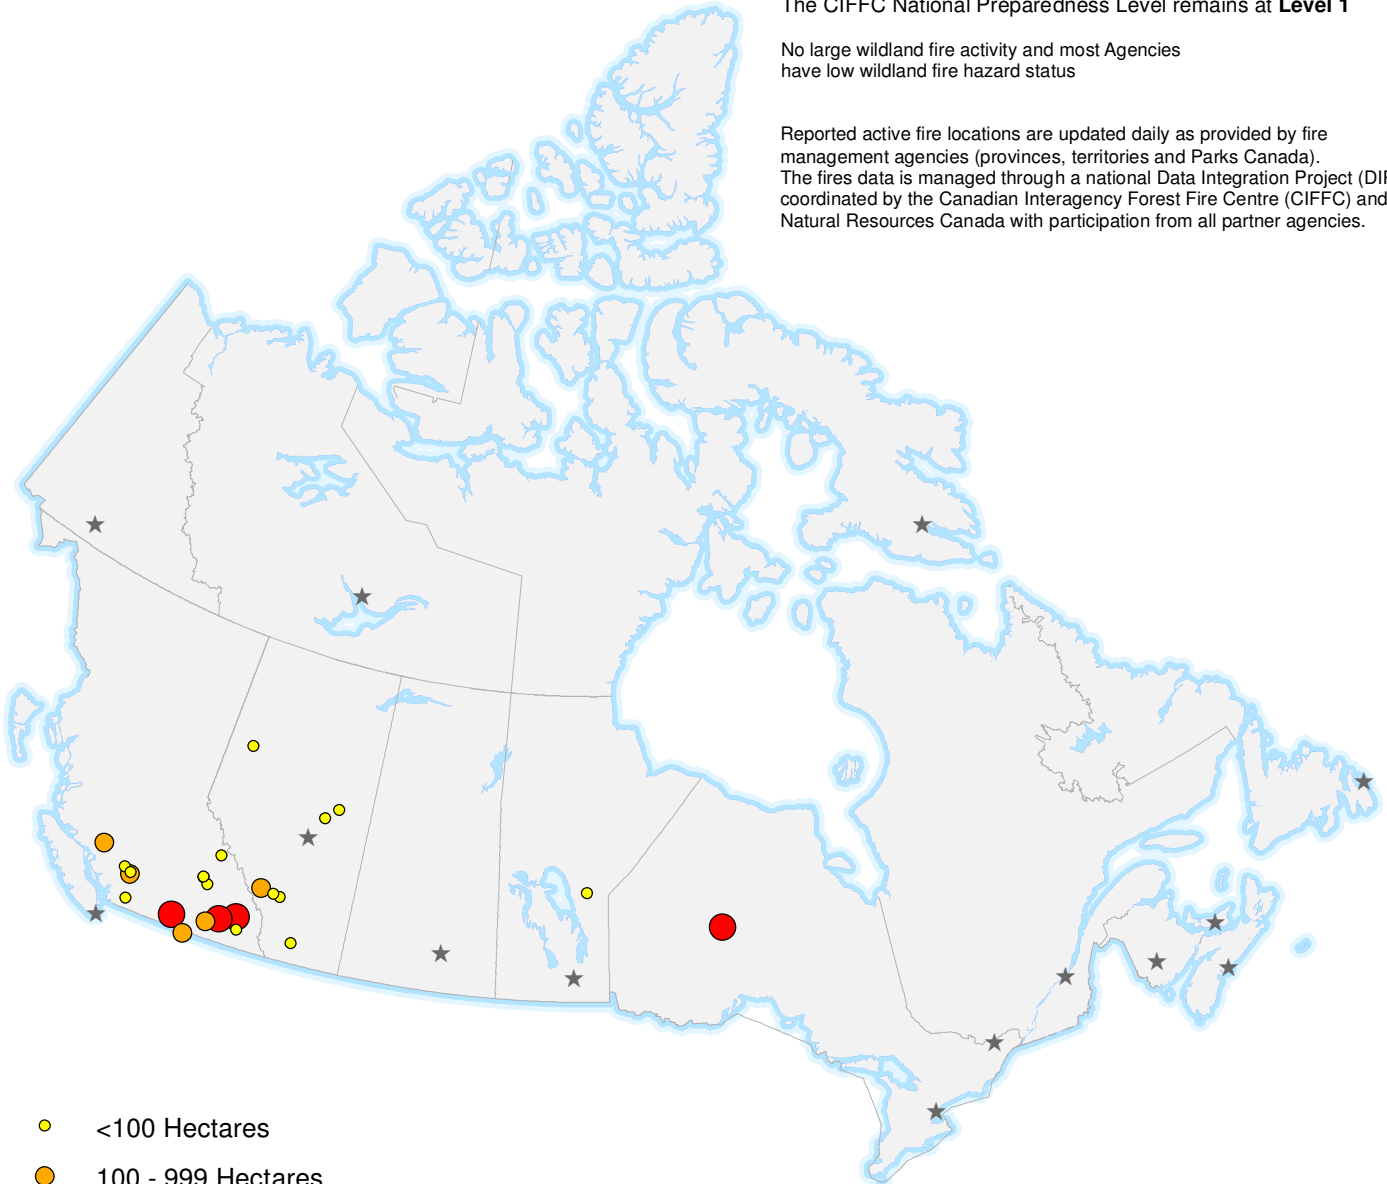

ACTIVE WILDFIRES

15 September 2020

The CIFFC National Preparedness Level remains at **Level 1**

No large wildland fire activity and most Agencies have low wildland fire hazard status

Reported active fire locations are updated daily as provided by fire management agencies (provinces, territories and Parks Canada). The fires data is managed through a national Data Integration Project (DIP) coordinated by the Canadian Interagency Forest Fire Centre (CIFFC) and Natural Resources Canada with participation from all partner agencies.

- <100 Hectares
- 100 - 999 Hectares
- >1000 Hectares