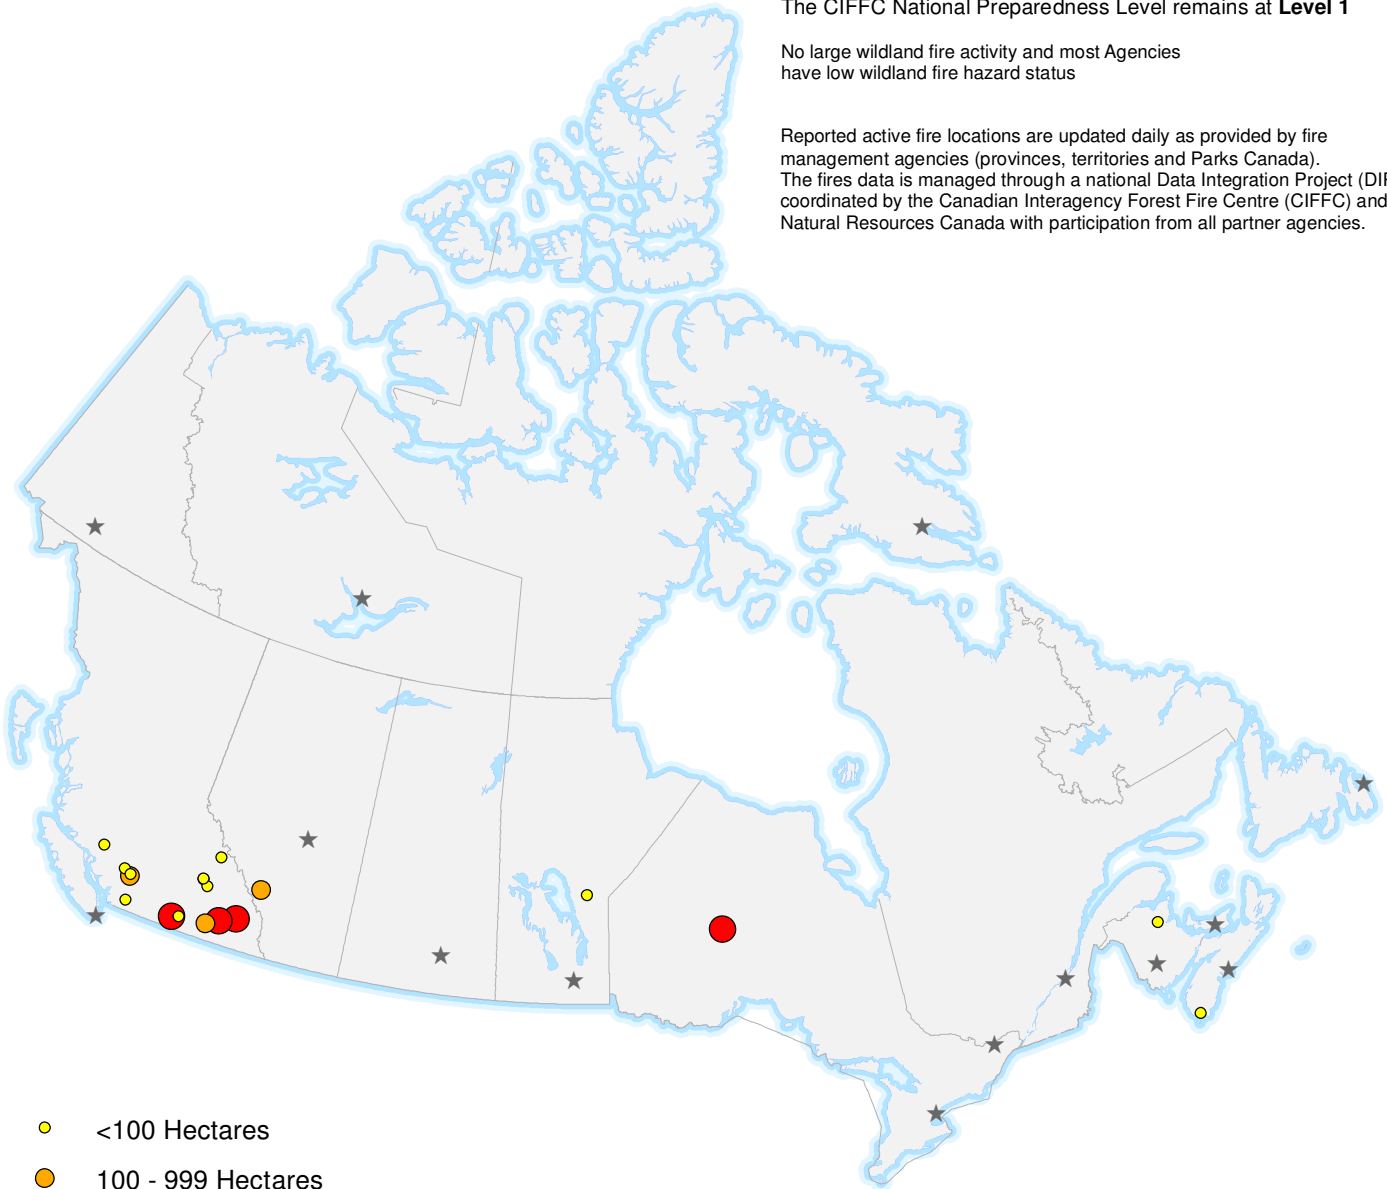

ACTIVE WILDFIRES

11 September 2020

The CIFFC National Preparedness Level remains at **Level 1**

No large wildland fire activity and most Agencies have low wildland fire hazard status

Reported active fire locations are updated daily as provided by fire management agencies (provinces, territories and Parks Canada). The fires data is managed through a national Data Integration Project (DIP) coordinated by the Canadian Interagency Forest Fire Centre (CIFFC) and Natural Resources Canada with participation from all partner agencies.

- <100 Hectares
- 100 - 999 Hectares
- >1000 Hectares