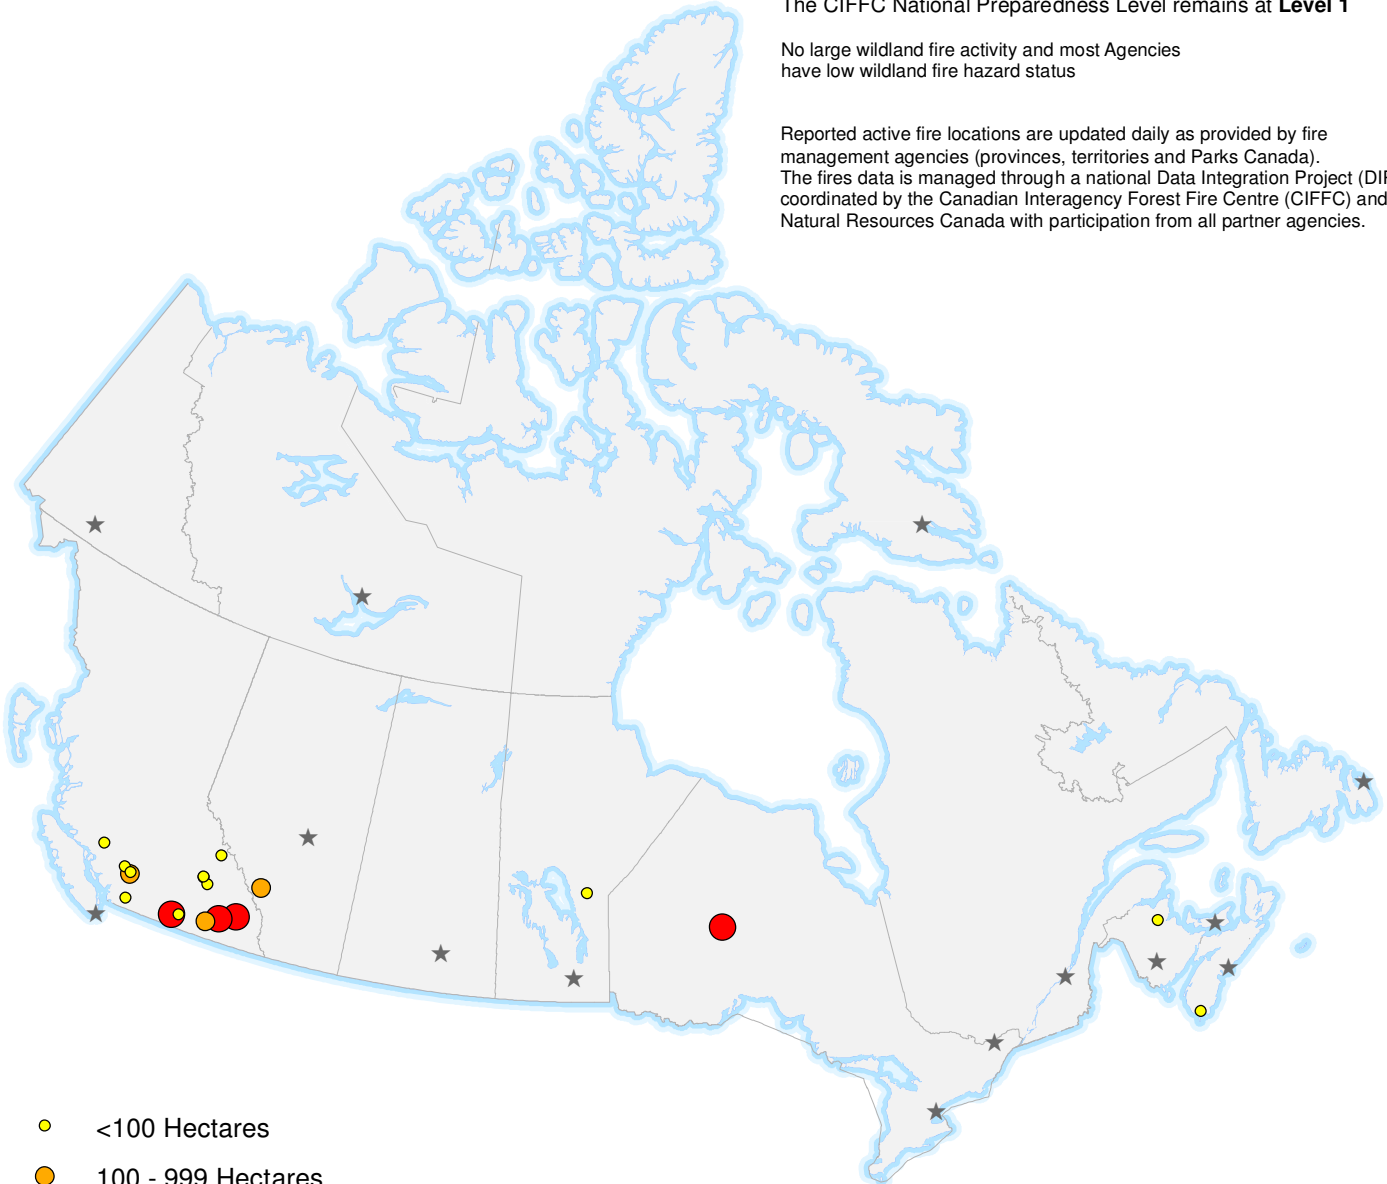

# ACTIVE WILDFIRES

10 September 2020

The CIFFC National Preparedness Level remains at **Level 1**

No large wildland fire activity and most Agencies have low wildland fire hazard status

Reported active fire locations are updated daily as provided by fire management agencies (provinces, territories and Parks Canada). The fires data is managed through a national Data Integration Project (DIP) coordinated by the Canadian Interagency Forest Fire Centre (CIFFC) and Natural Resources Canada with participation from all partner agencies.

- <100 Hectares
- 100 - 999 Hectares
- >1000 Hectares