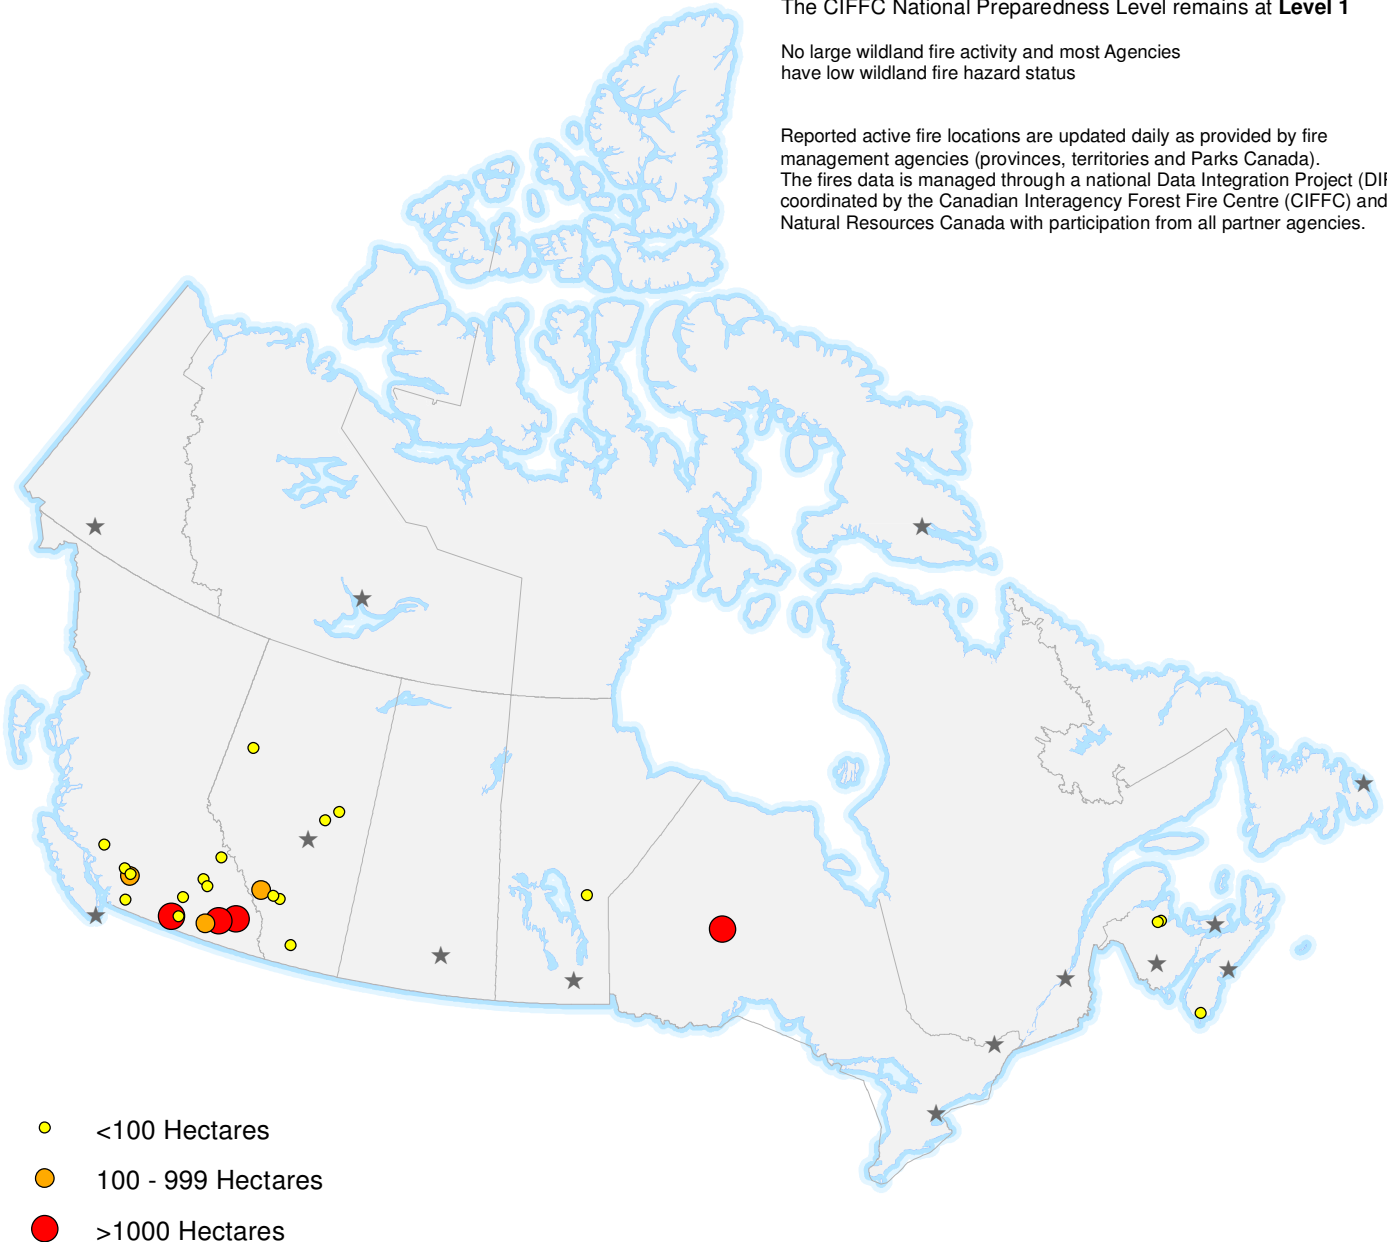

ACTIVE WILDFIRES

09 September 2020

The CIFFC National Preparedness Level remains at **Level 1**

No large wildland fire activity and most Agencies have low wildland fire hazard status

Reported active fire locations are updated daily as provided by fire management agencies (provinces, territories and Parks Canada). The fires data is managed through a national Data Integration Project (DIP) coordinated by the Canadian Interagency Forest Fire Centre (CIFFC) and Natural Resources Canada with participation from all partner agencies.

- <100 Hectares
- 100 - 999 Hectares
- >1000 Hectares