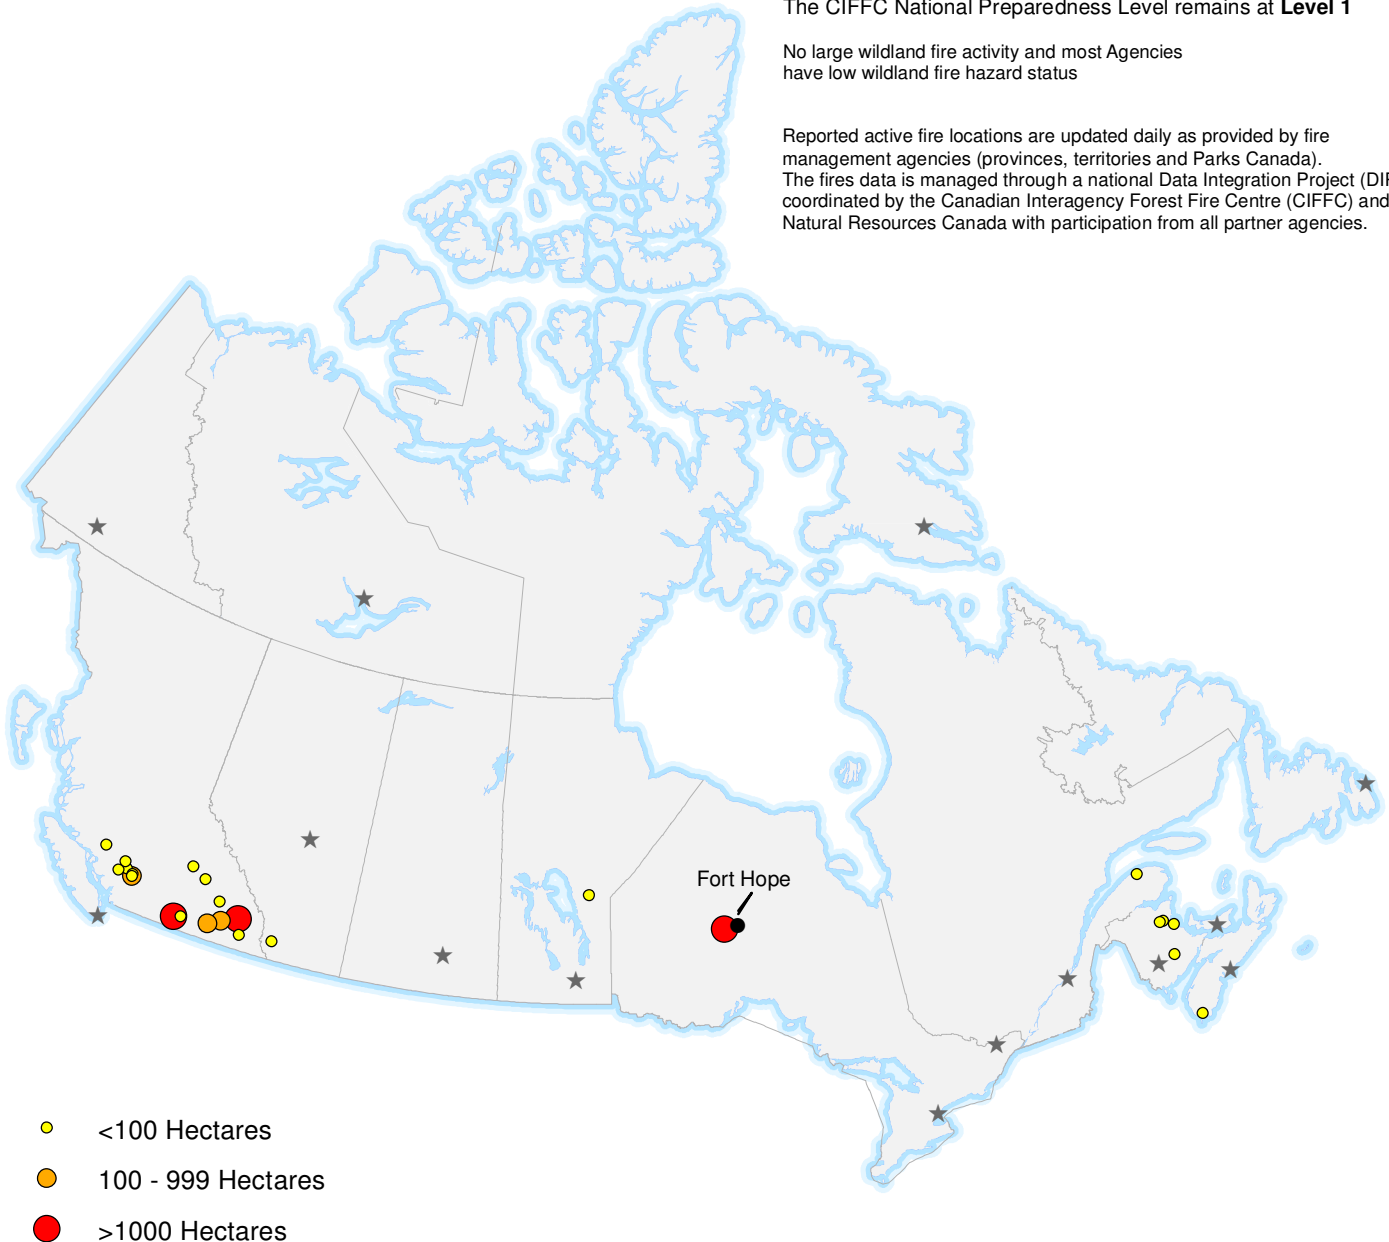

ACTIVE WILDFIRES

04 September 2020

The CIFFC National Preparedness Level remains at **Level 1**

No large wildland fire activity and most Agencies have low wildland fire hazard status

Reported active fire locations are updated daily as provided by fire management agencies (provinces, territories and Parks Canada). The fires data is managed through a national Data Integration Project (DIP) coordinated by the Canadian Interagency Forest Fire Centre (CIFFC) and Natural Resources Canada with participation from all partner agencies.

- <100 Hectares
- 100 - 999 Hectares
- >1000 Hectares