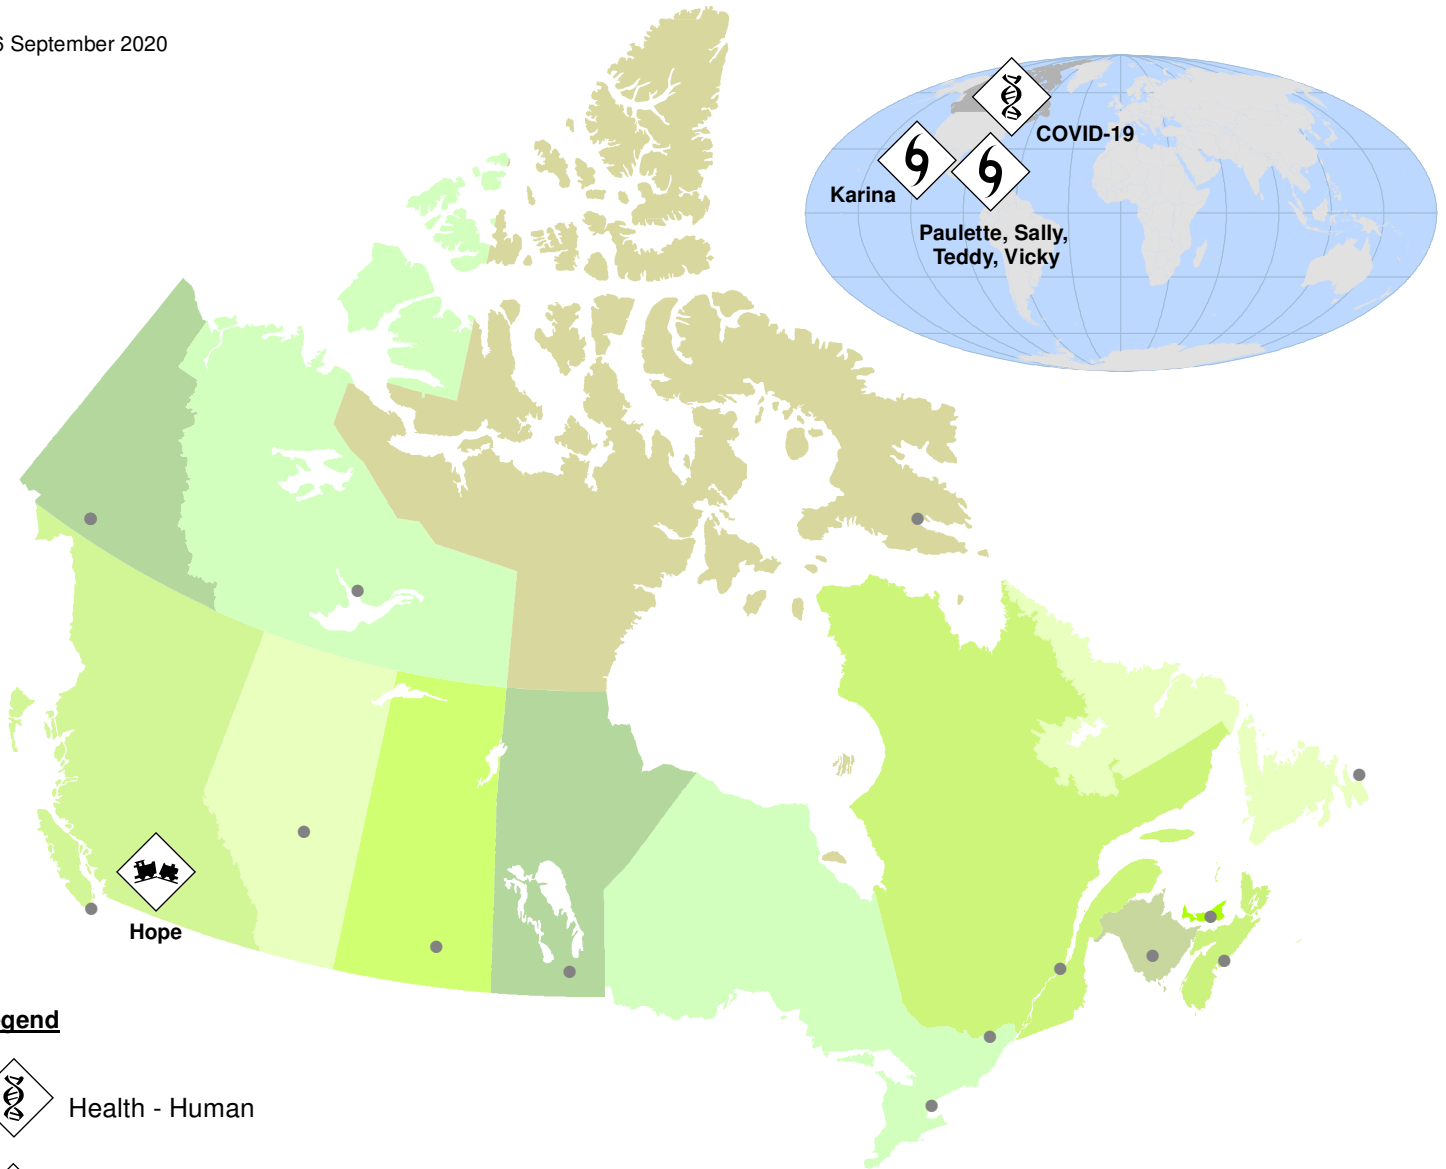

16 September 2020

Legend

 Health - Human

 Tropical Cyclone - Tropical Storm

 Transportation - Rail Derailment