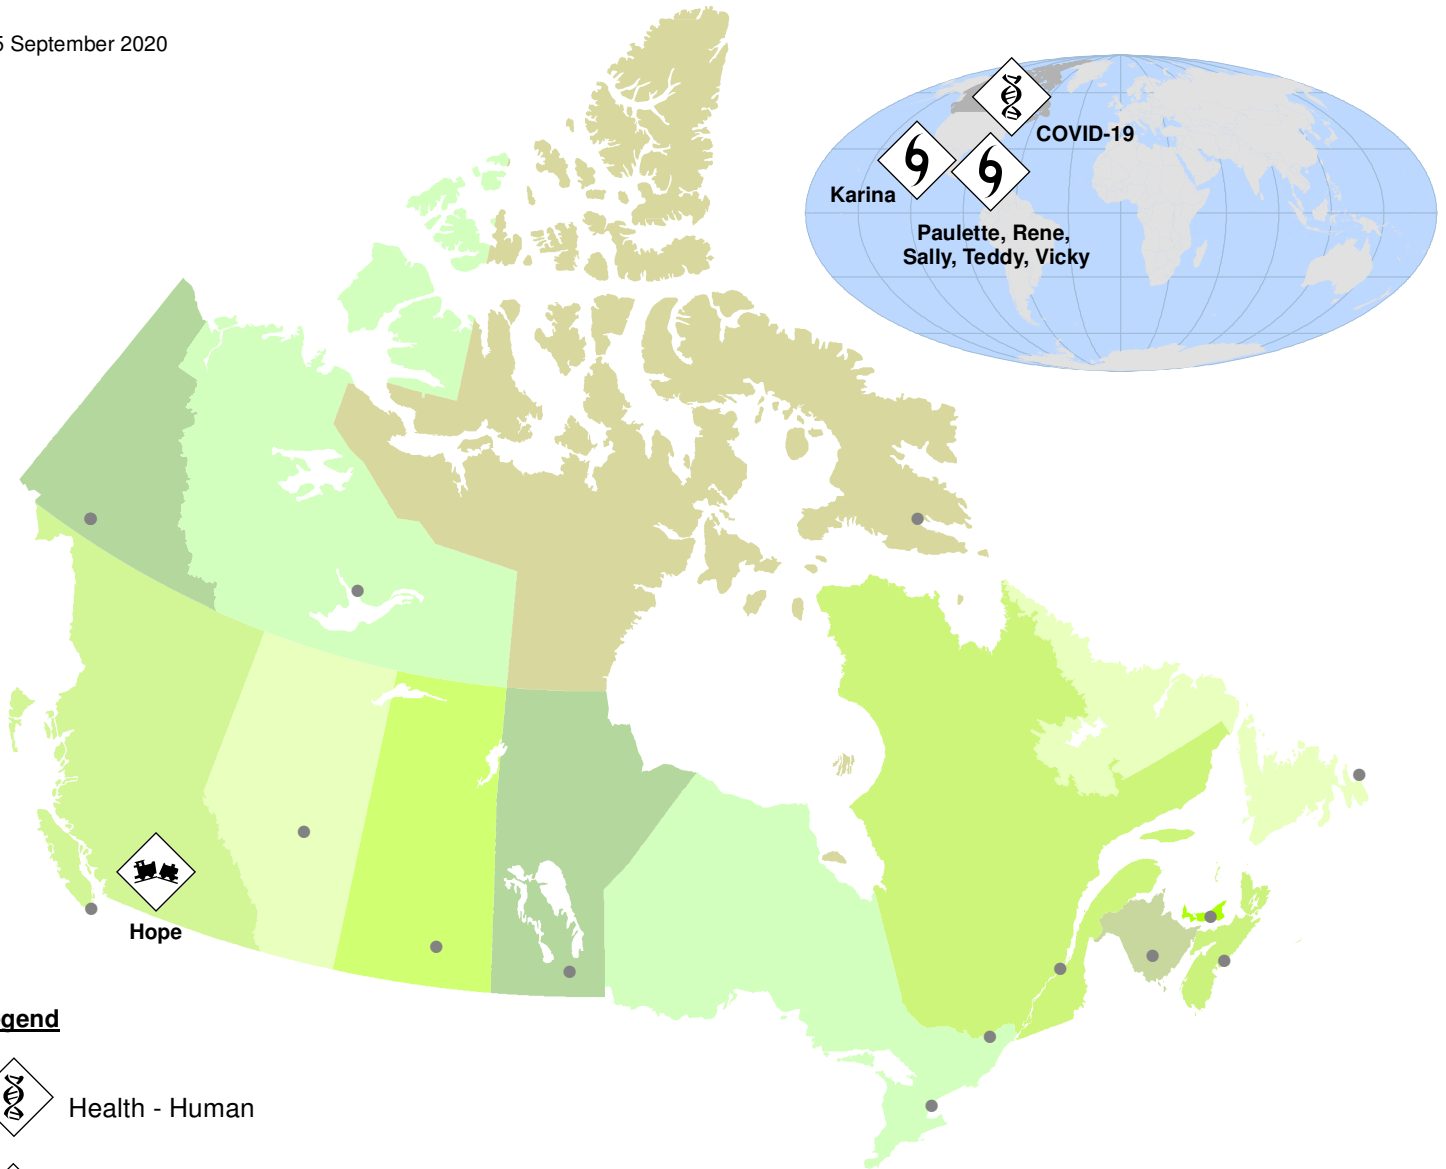

15 September 2020

Legend

Health - Human

Tropical Cyclone - Tropical Storm

Transportation - Rail Derailment