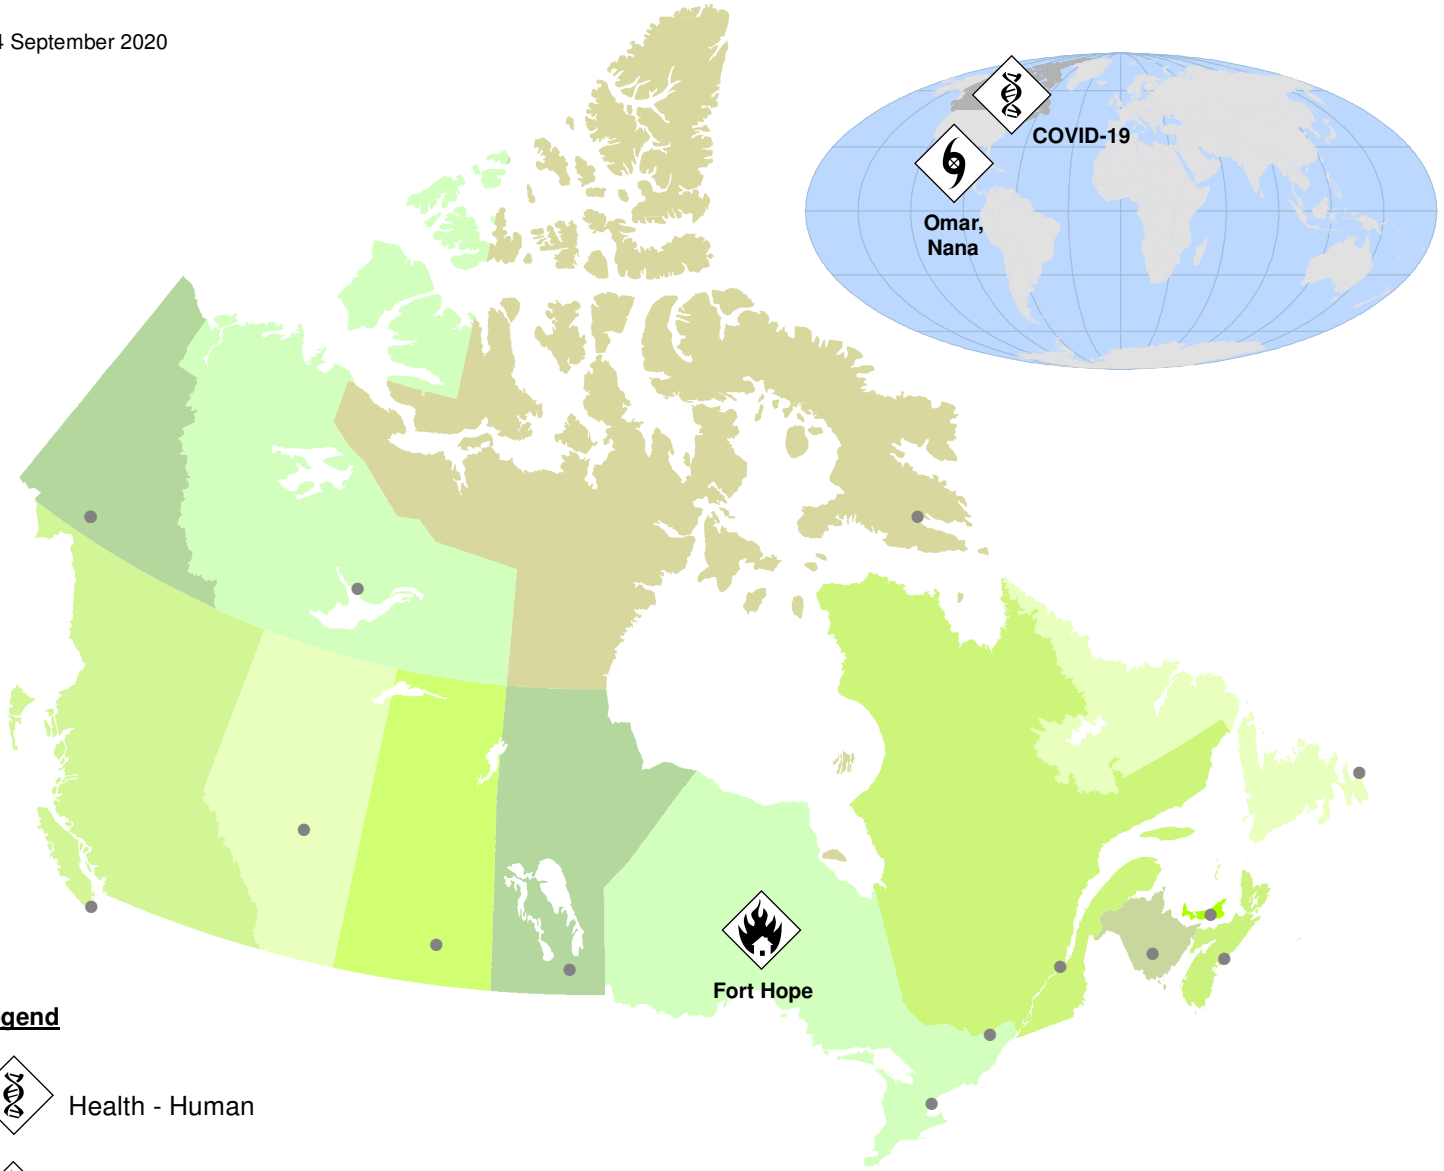

04 September 2020

Legend

Health - Human

Wildland Urban Interface Fire

Tropical Cyclone - Post Tropical Storm