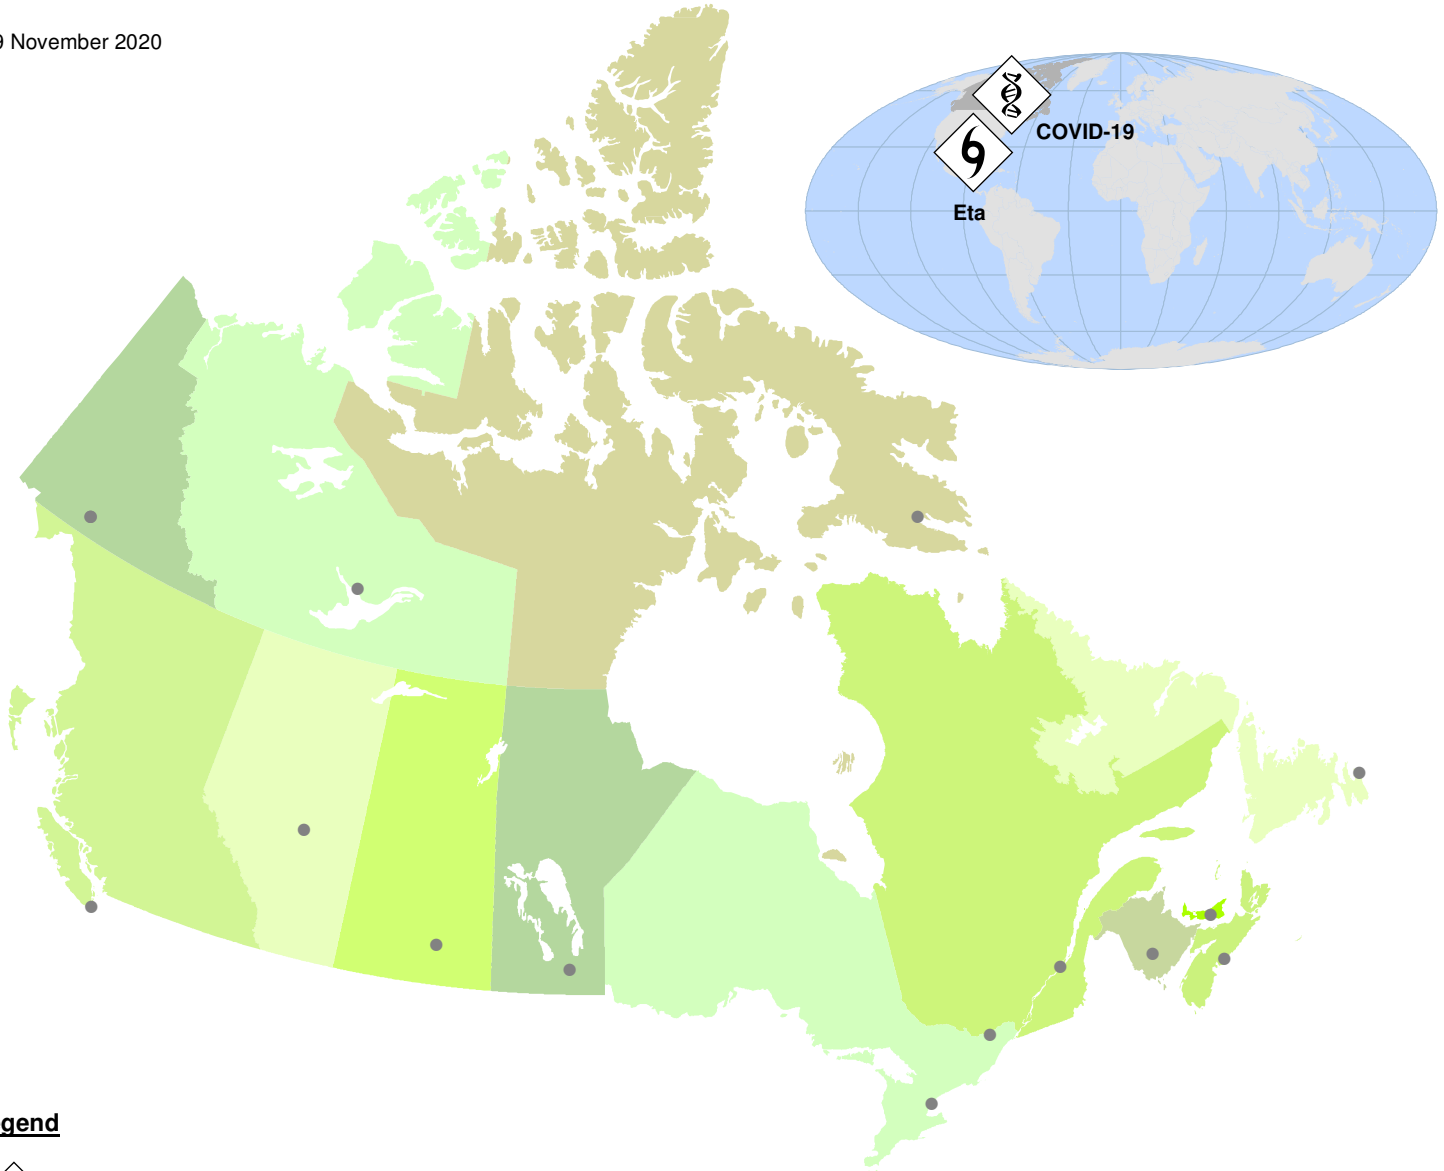

09 November 2020

Legend

 Health - Human

 Tropical Cyclone - Tropical Storm