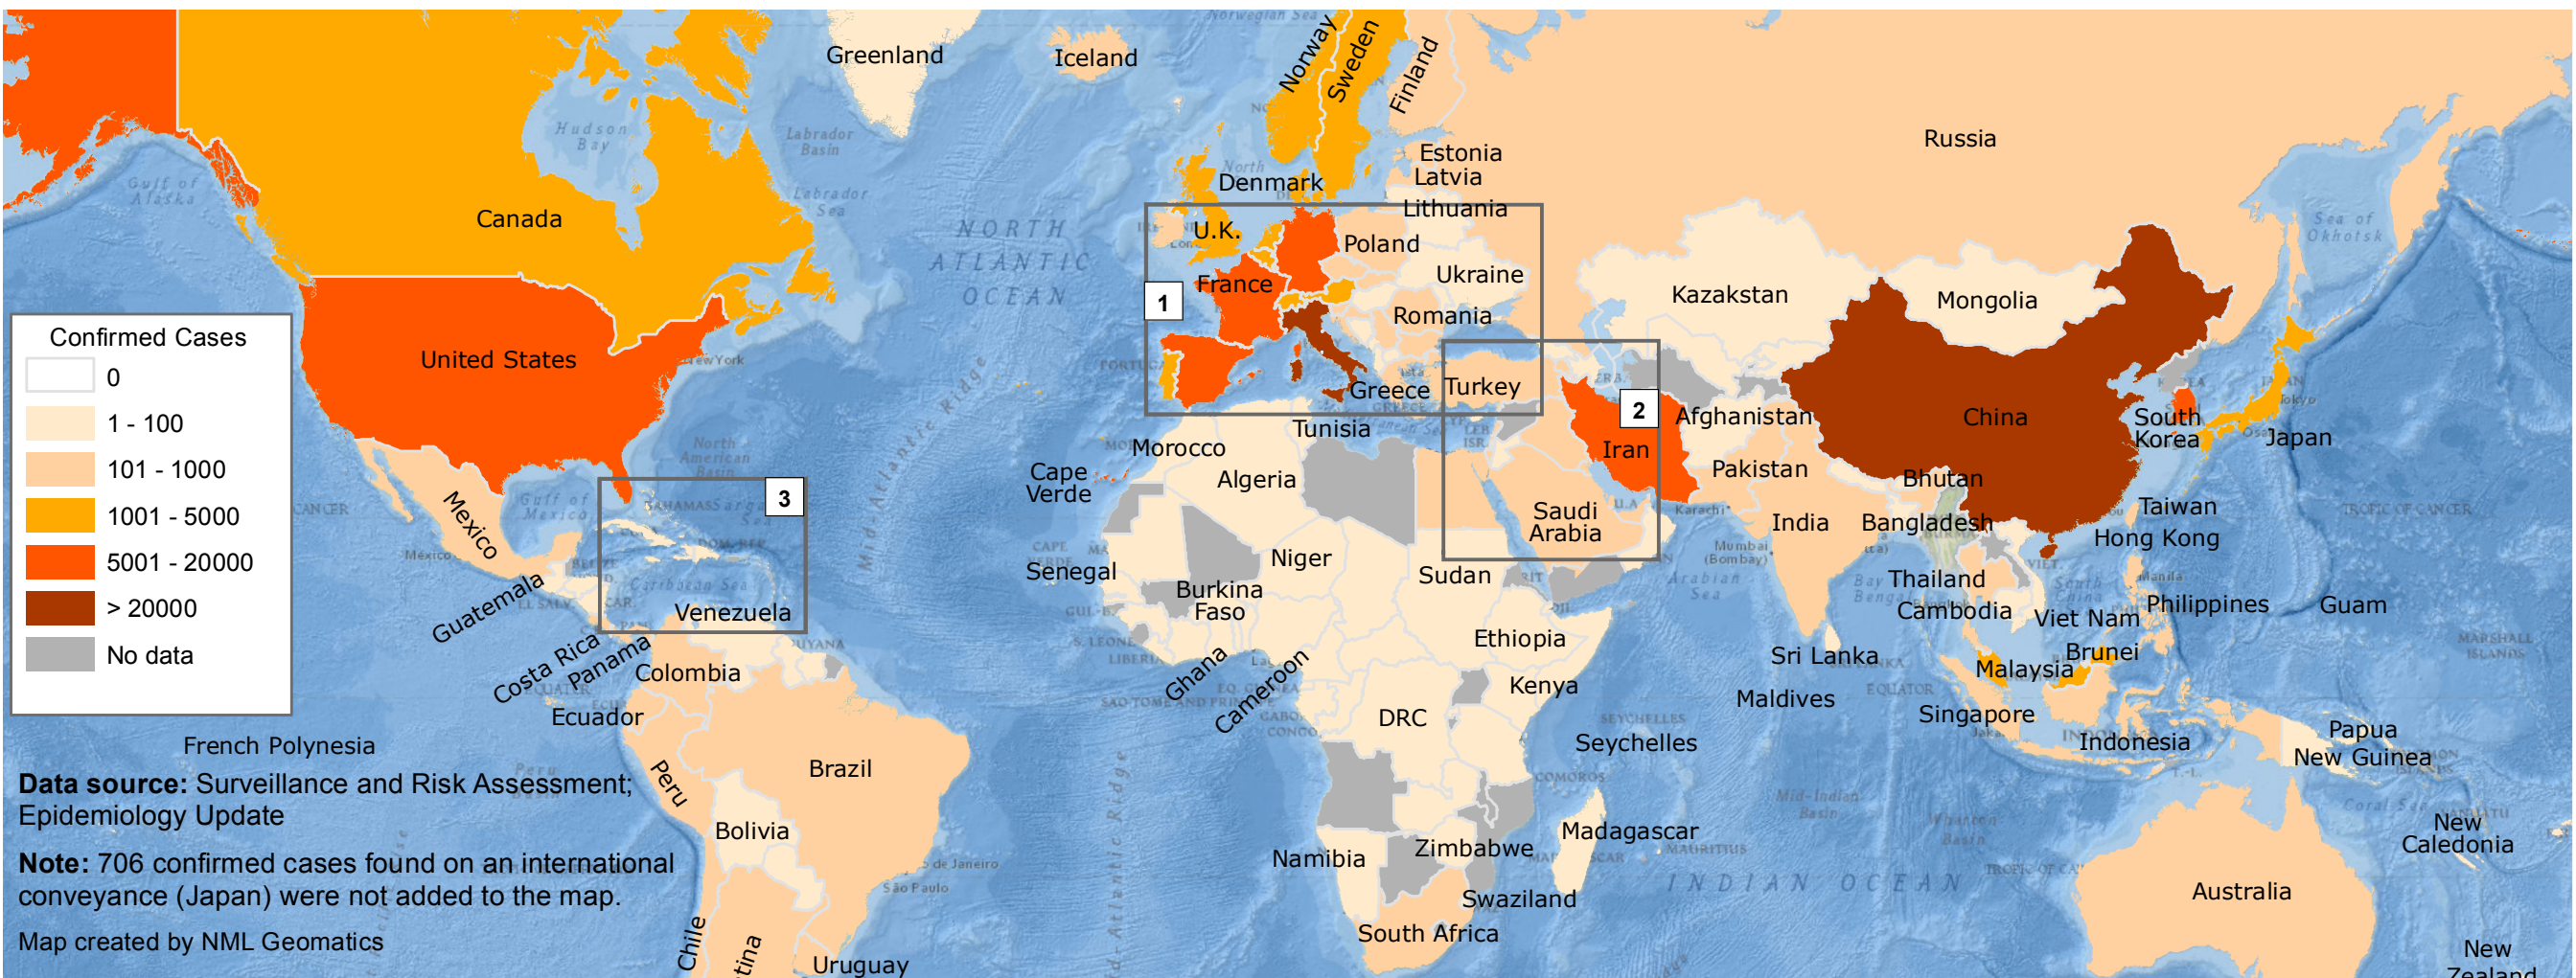

Global COVID-19 Outbreak

Last updated: March 22, 2020 at 09:30

Data source: Surveillance and Risk Assessment; Epidemiology Update

Note: 706 confirmed cases found on an international conveyance (Japan) were not added to the map.

Map created by NML Geomatics

- 1 Liechtenstein
- 2 Slovenia
- 3 Croatia
- 4 Bosnia Herzegovina
- 5 Moldova
- 6 Serbia
- 7 Kosovo
- 8 N. Macedonia
- 9 Albania
- 10 Montenegro
- 11 Holy See
- 12 San Marino