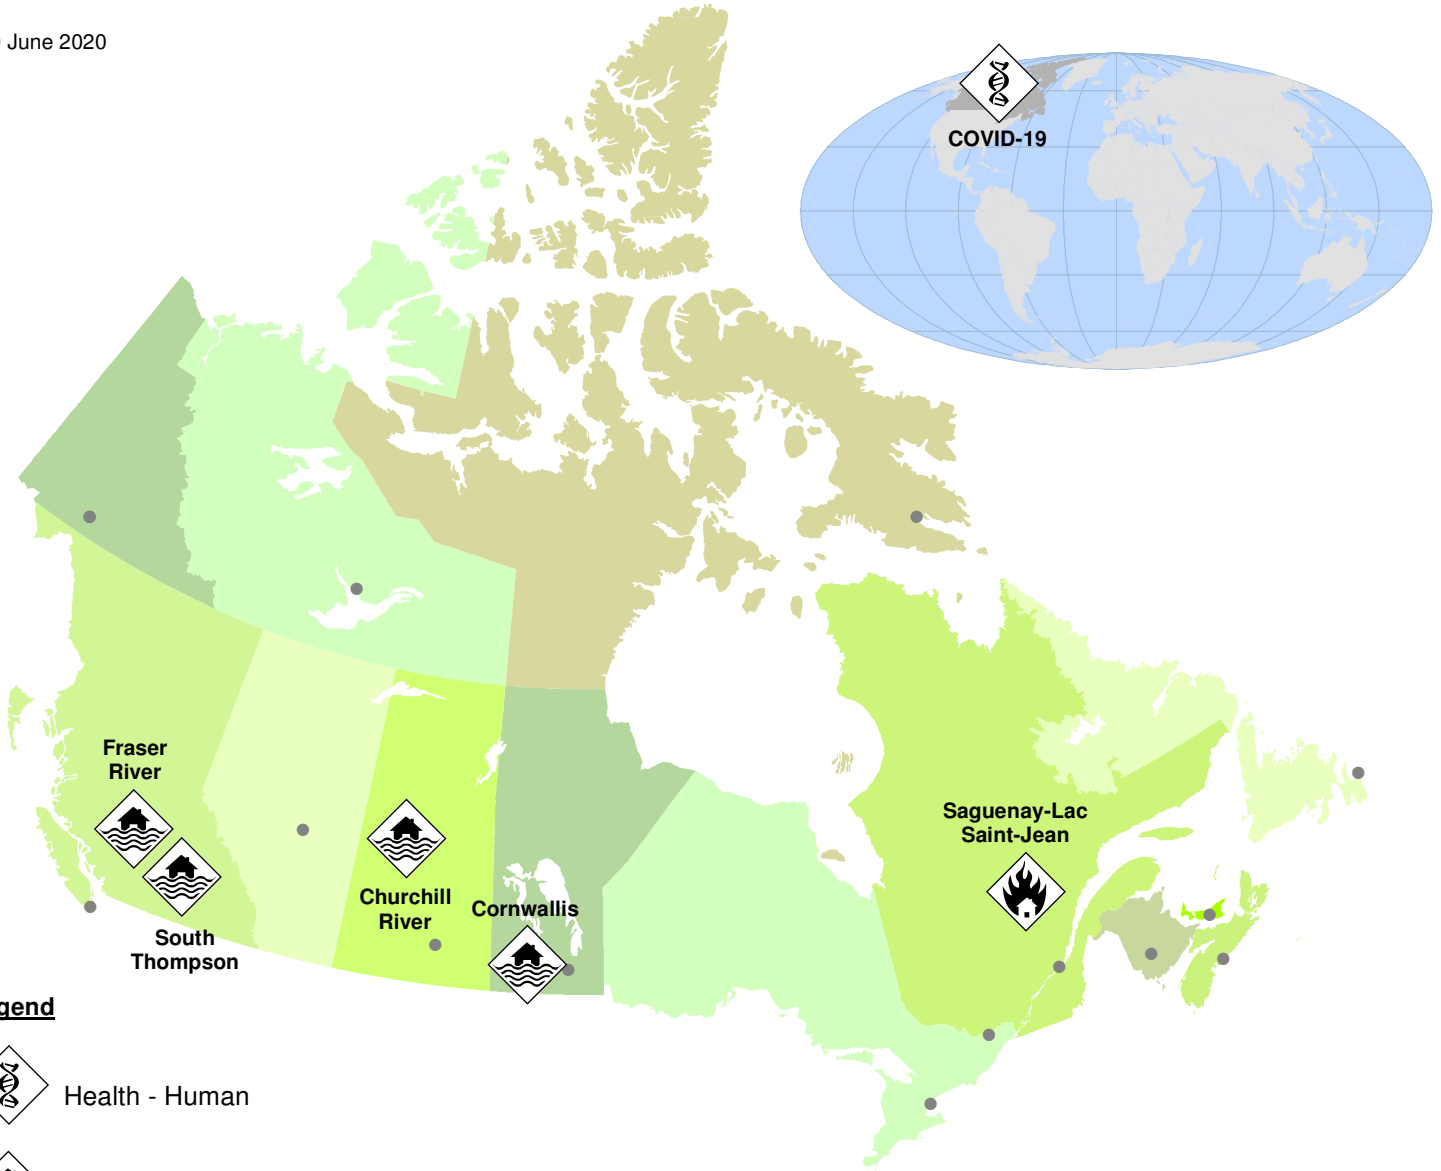

30 June 2020

Legend

 Health - Human

 Extreme Weather - Flooding

 Wildland Urban Interface Fire