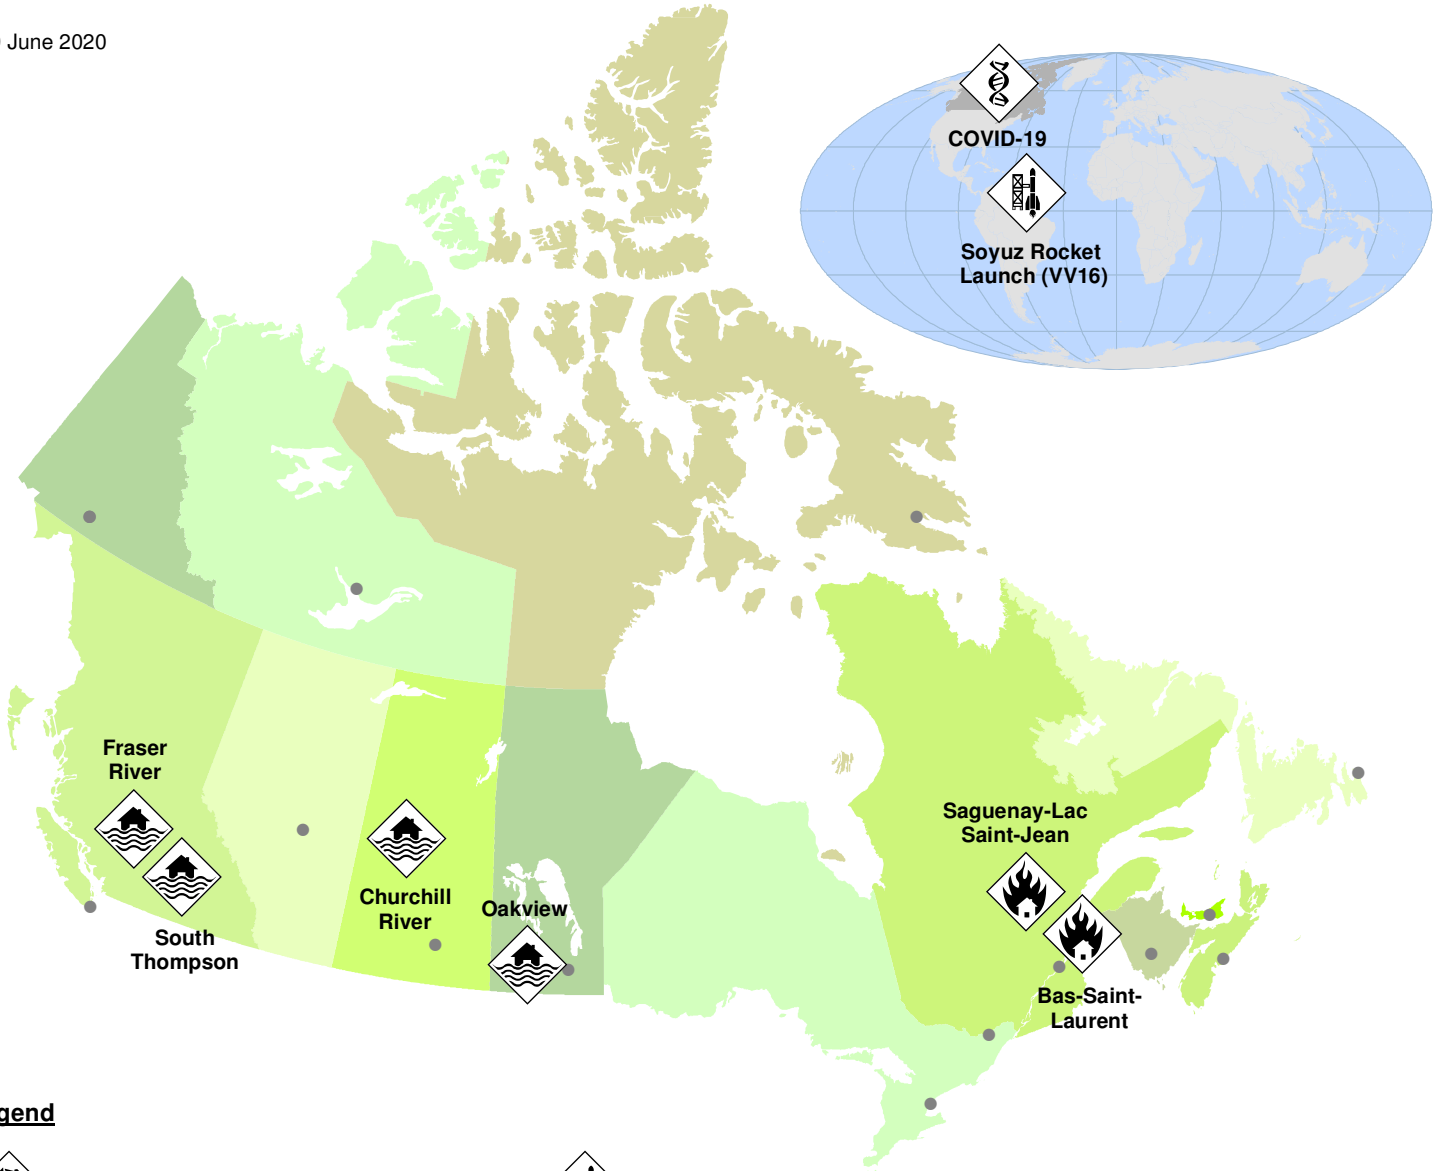

29 June 2020

Legend

Health - Human

Rocket Launch

Extreme Weather - Flooding

Wildland Urban Interface Fire