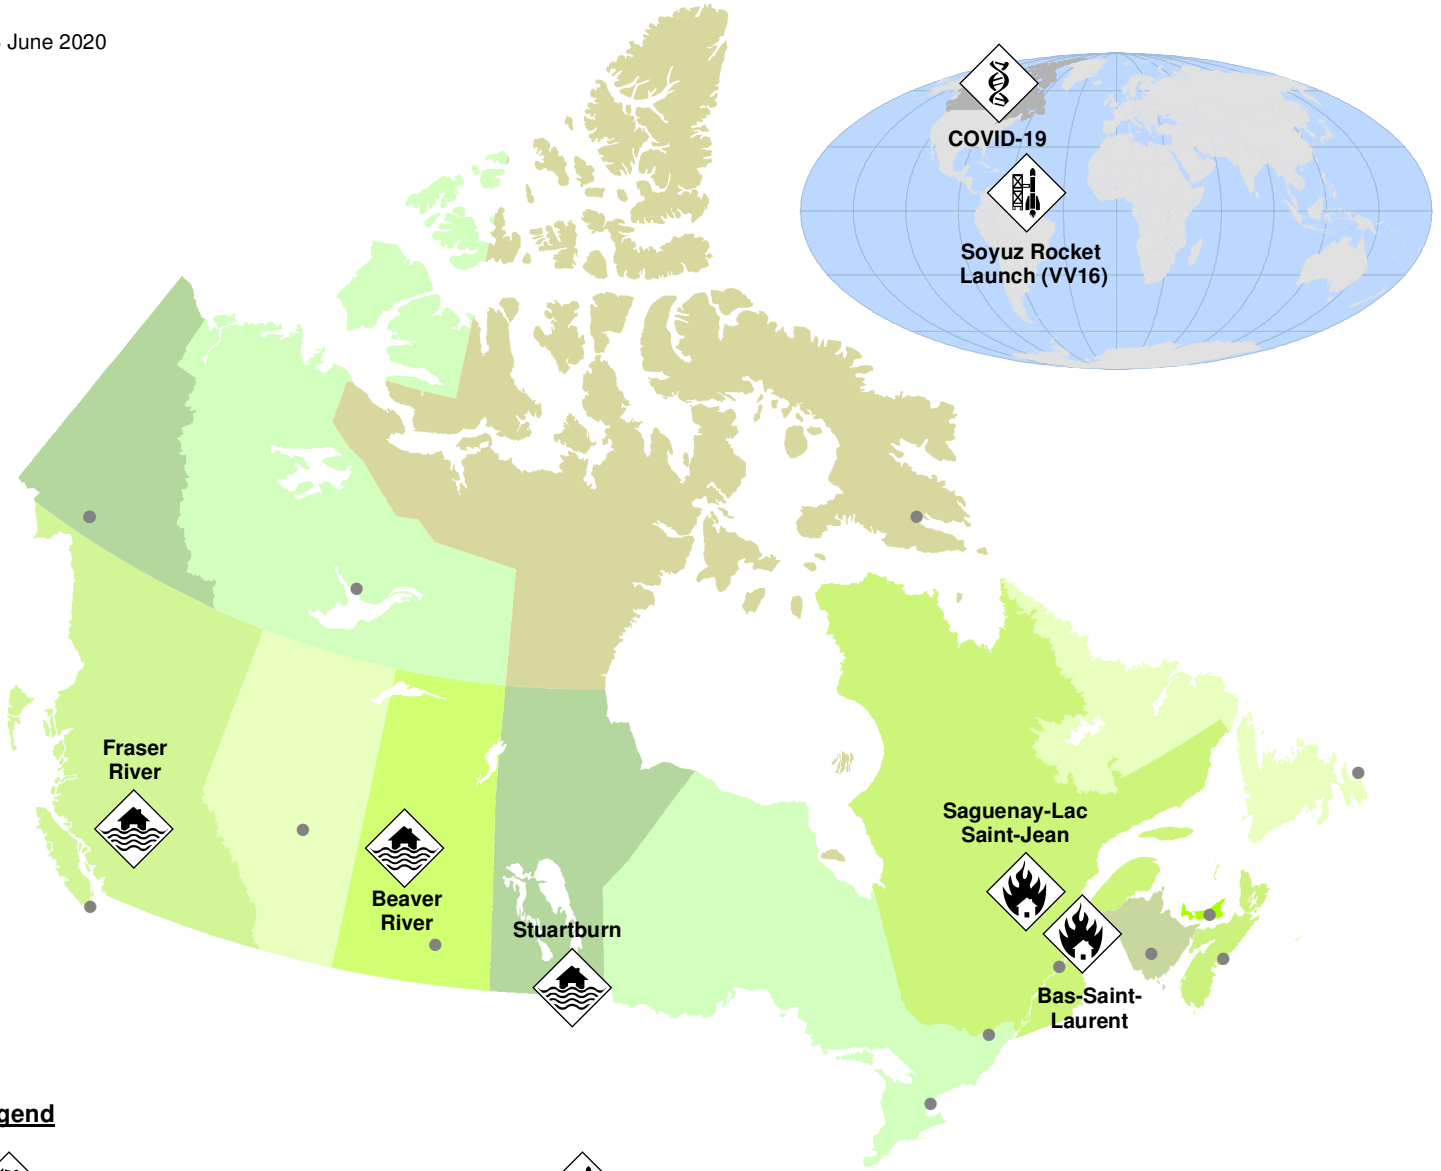

## Legend

Health - Human

Rocket Launch

Extreme Weather - Flooding

Wildland Urban Interface Fire