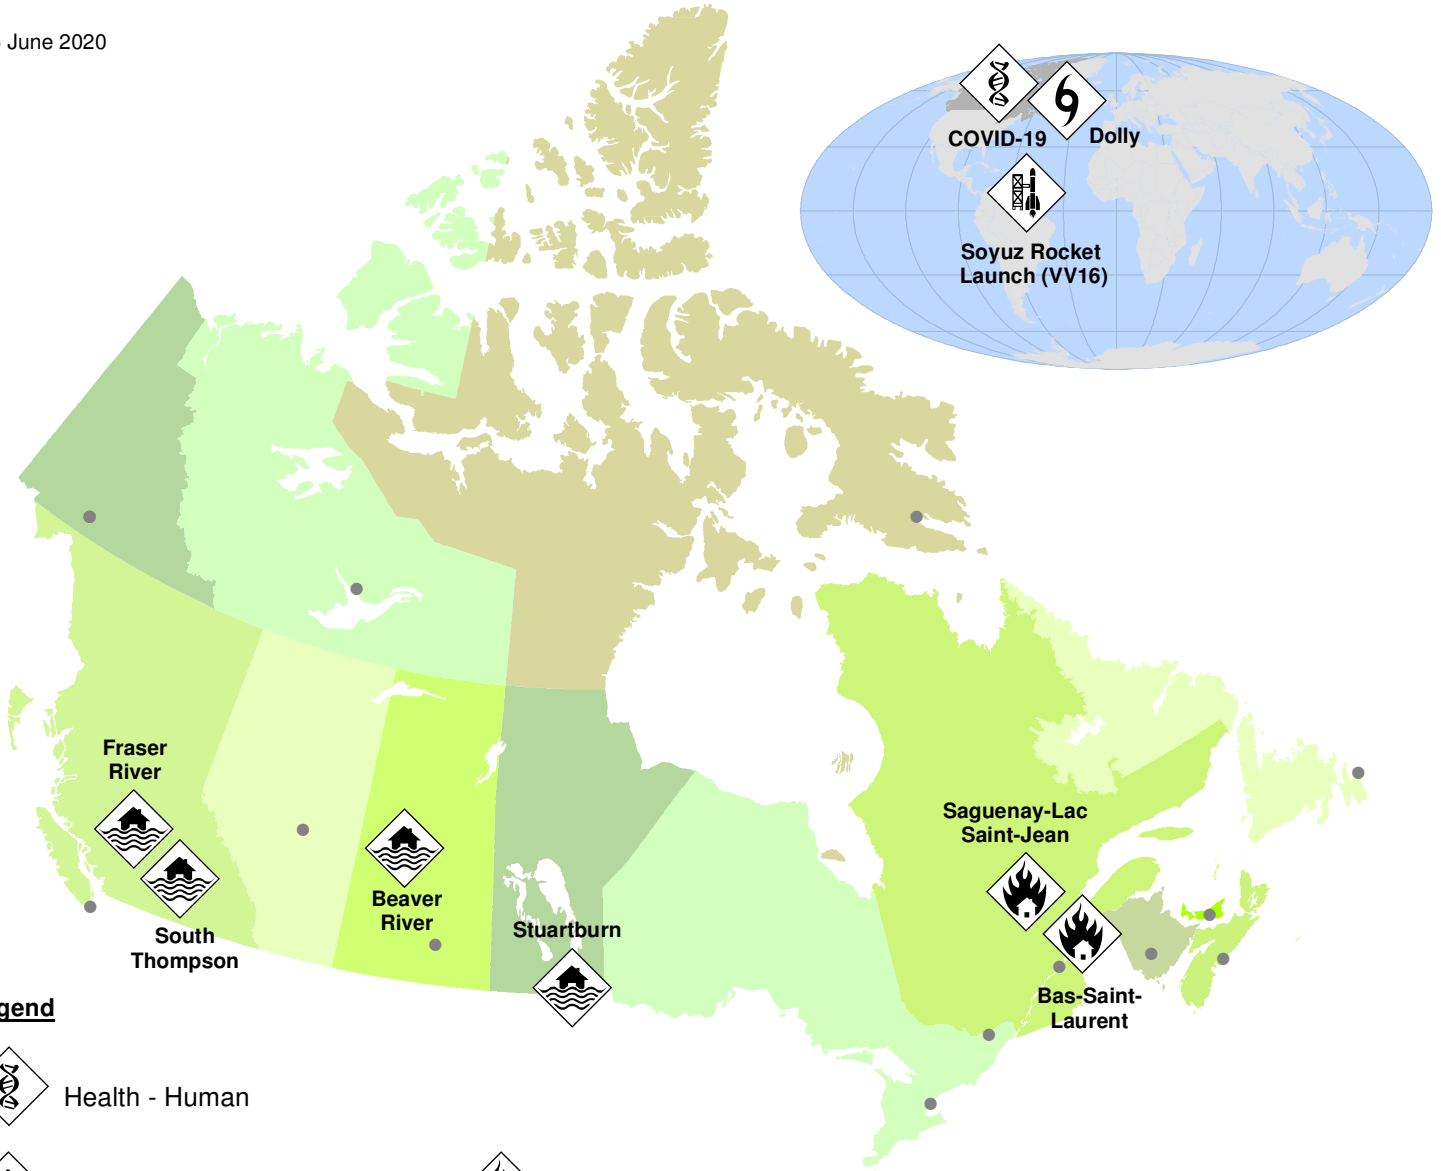

25 June 2020

Legend

Health - Human

Extreme Weather - Flooding

Wildland Urban Interface Fire

Rocket Launch

Tropical Cyclone - Tropical Storm