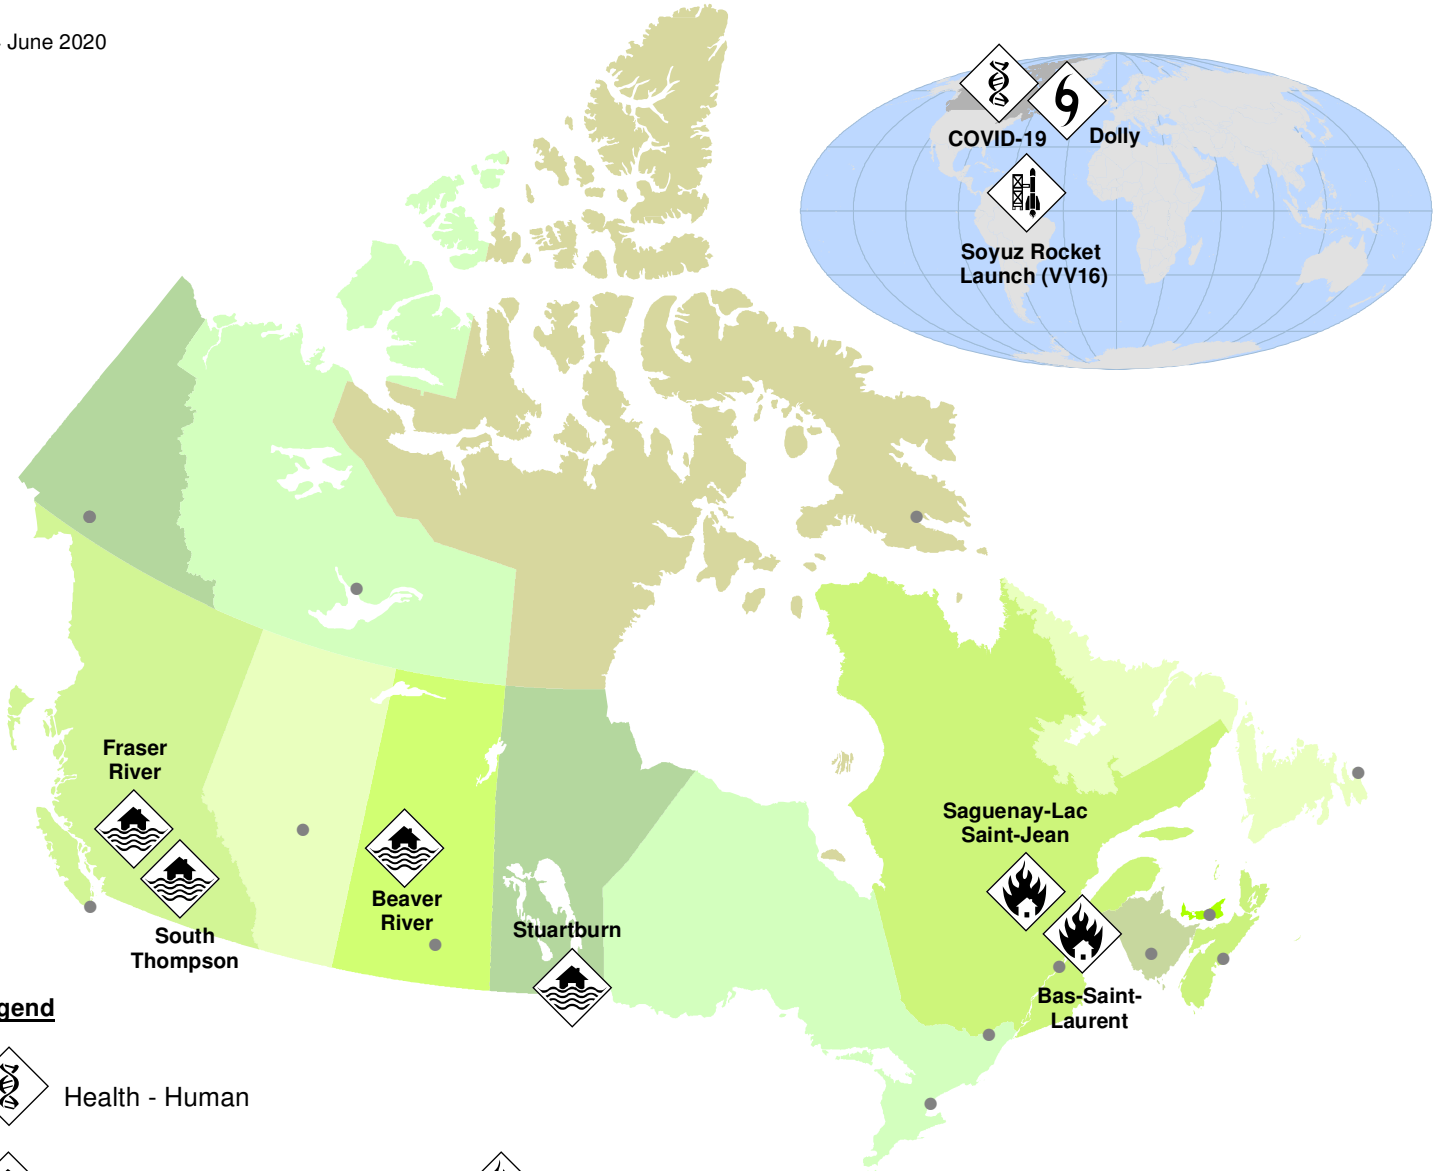

24 June 2020

Legend

Health - Human

Extreme Weather - Flooding

Wildland Urban Interface Fire

Rocket Launch

Tropical Cyclone - Tropical Storm