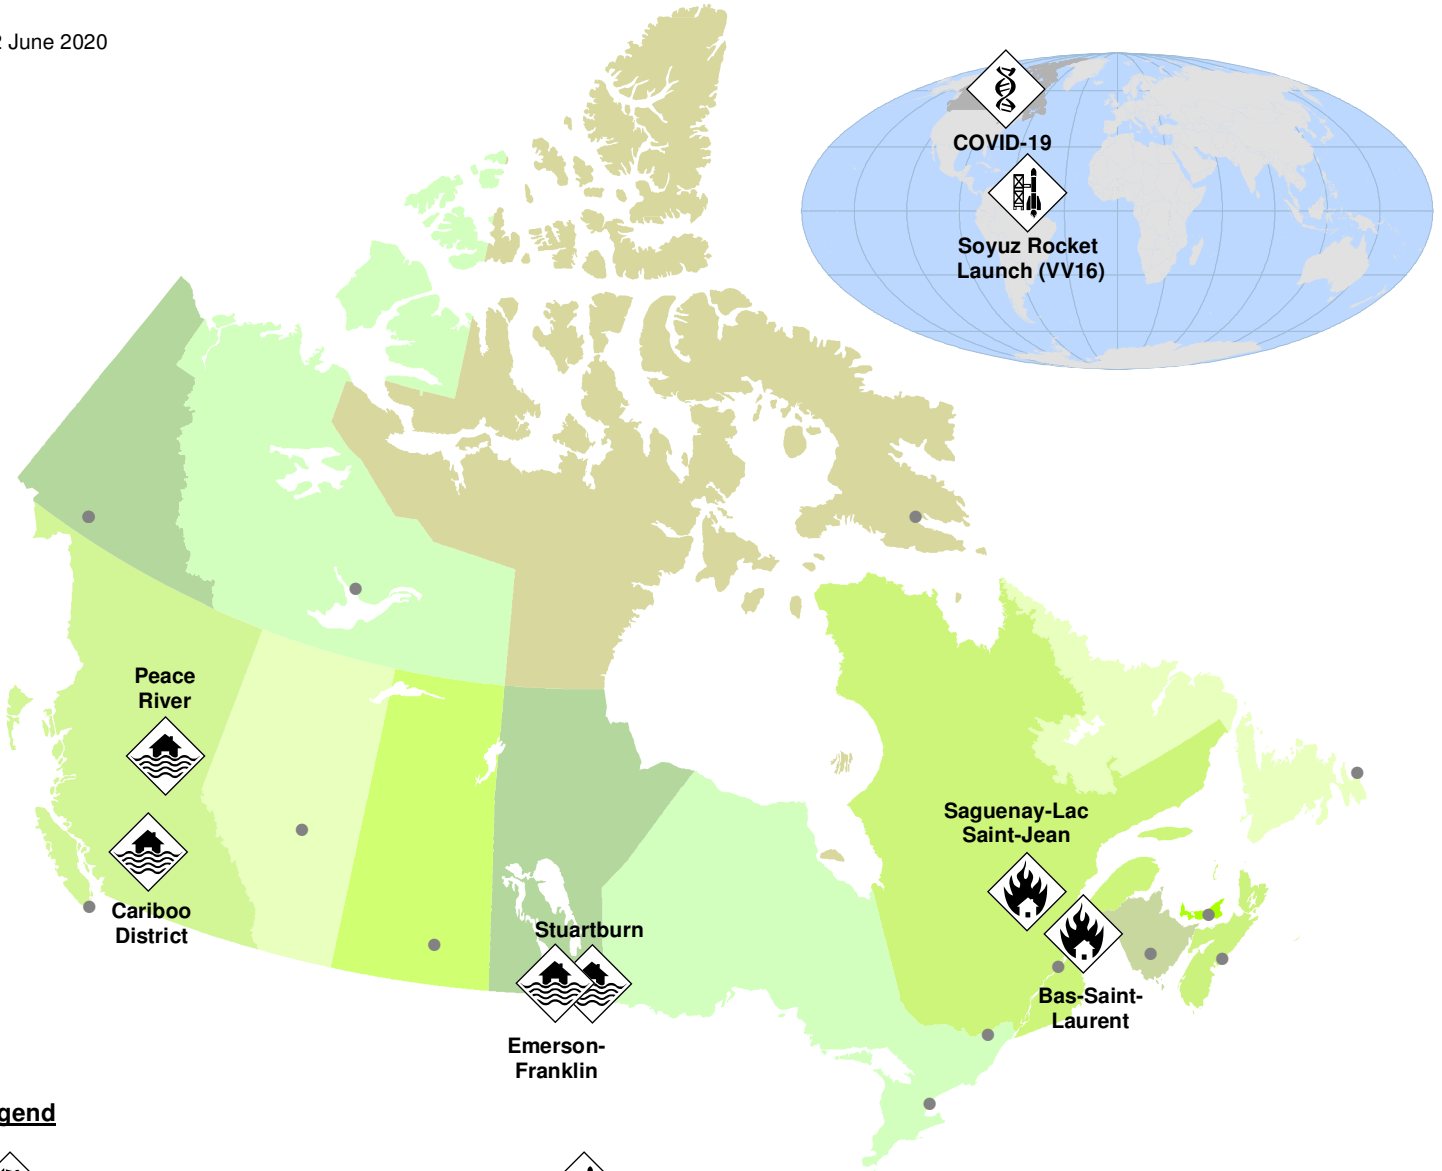

22 June 2020

Legend

Health - Human

Rocket Launch

Extreme Weather - Flooding

Wildland Urban Interface Fire