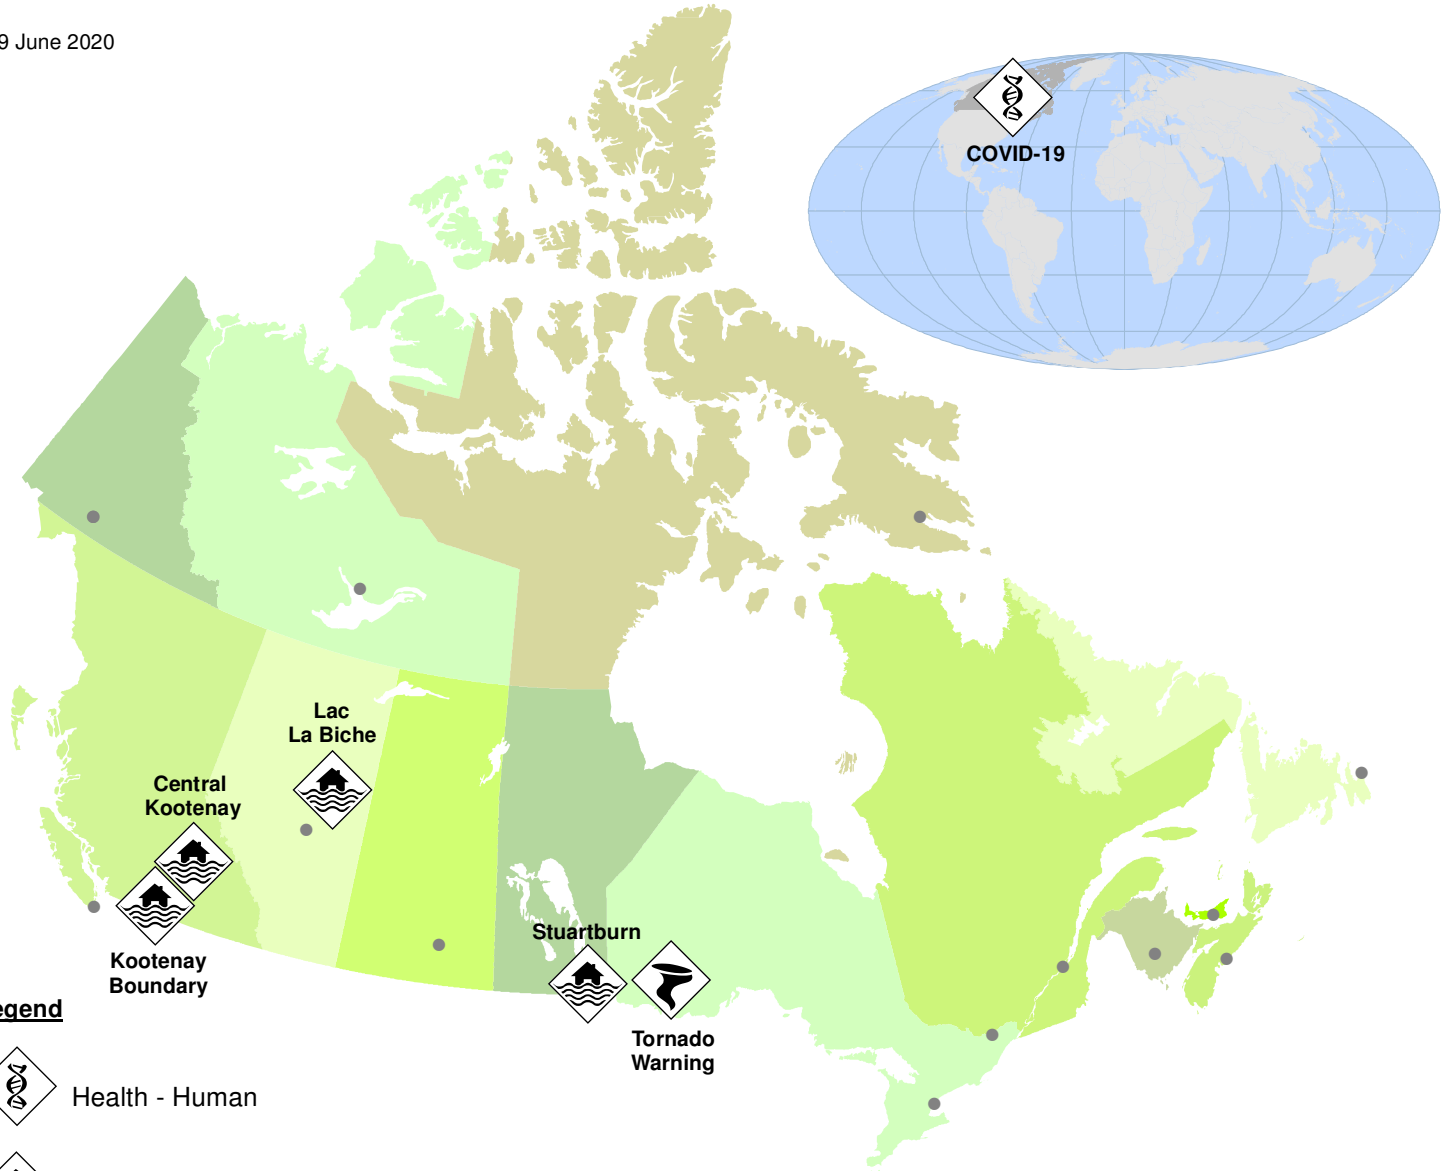

09 June 2020

Legend

 Health - Human

 Extreme Weather - Flooding

 Extreme Weather - Tornado