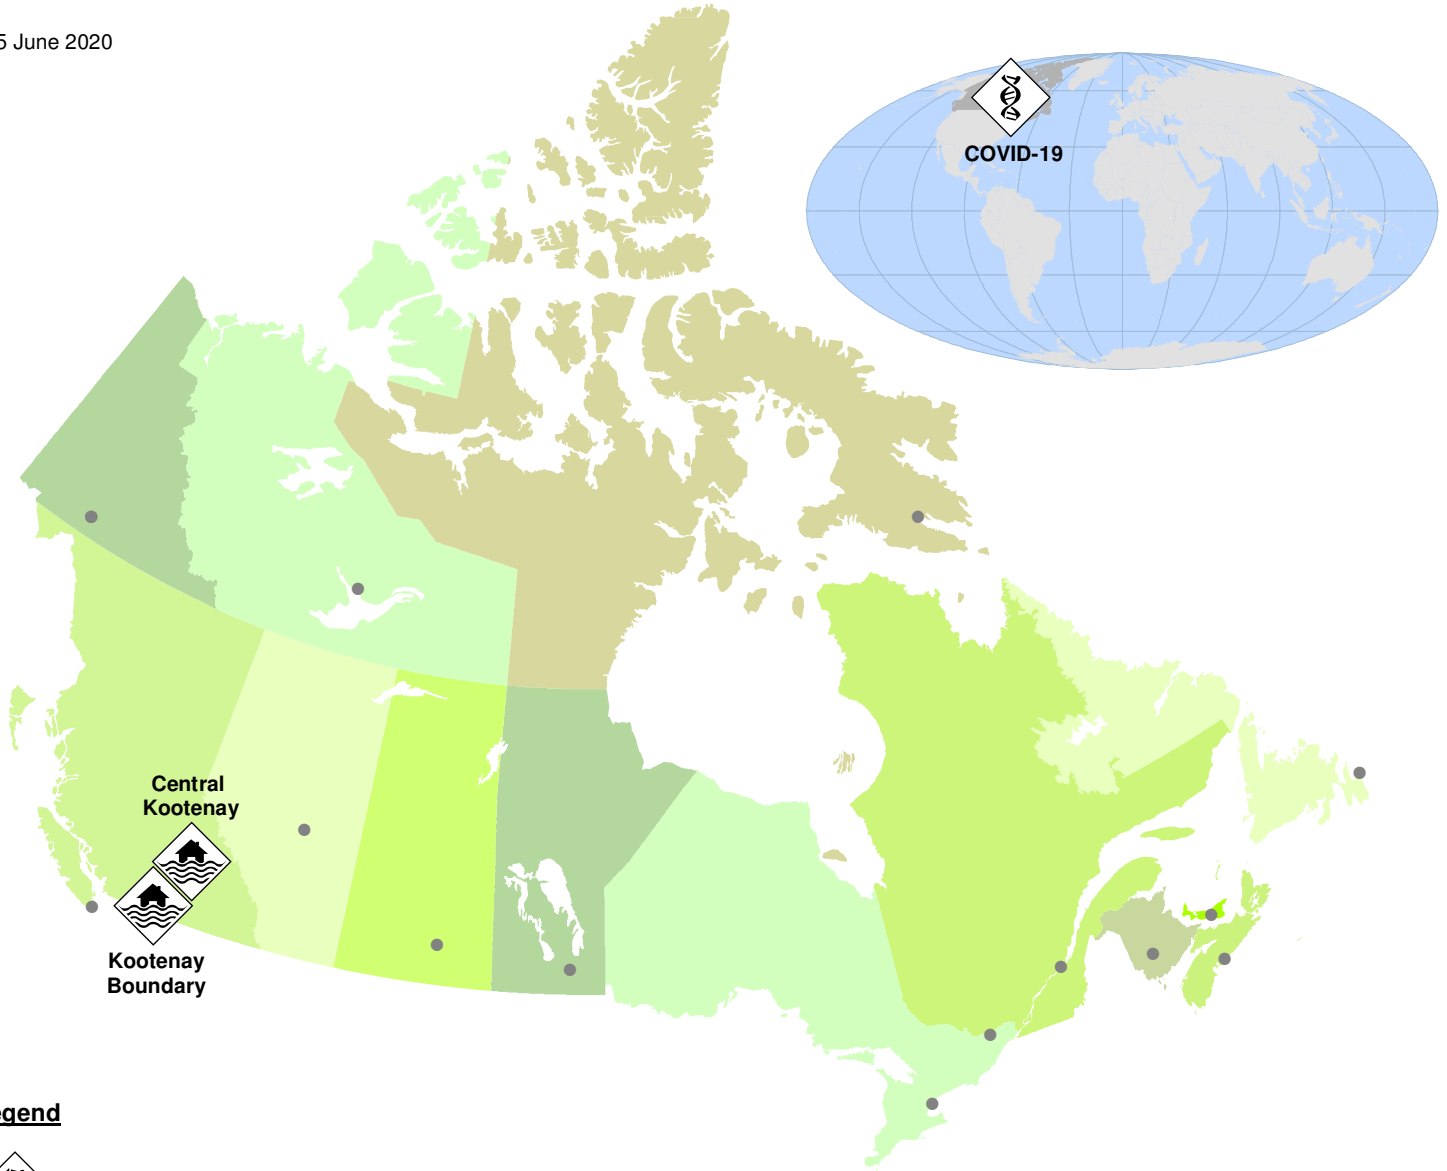

05 June 2020

Central  
Kootenay

Kootenay  
Boundary

## Legend

Health - Human

Extreme Weather - Flooding