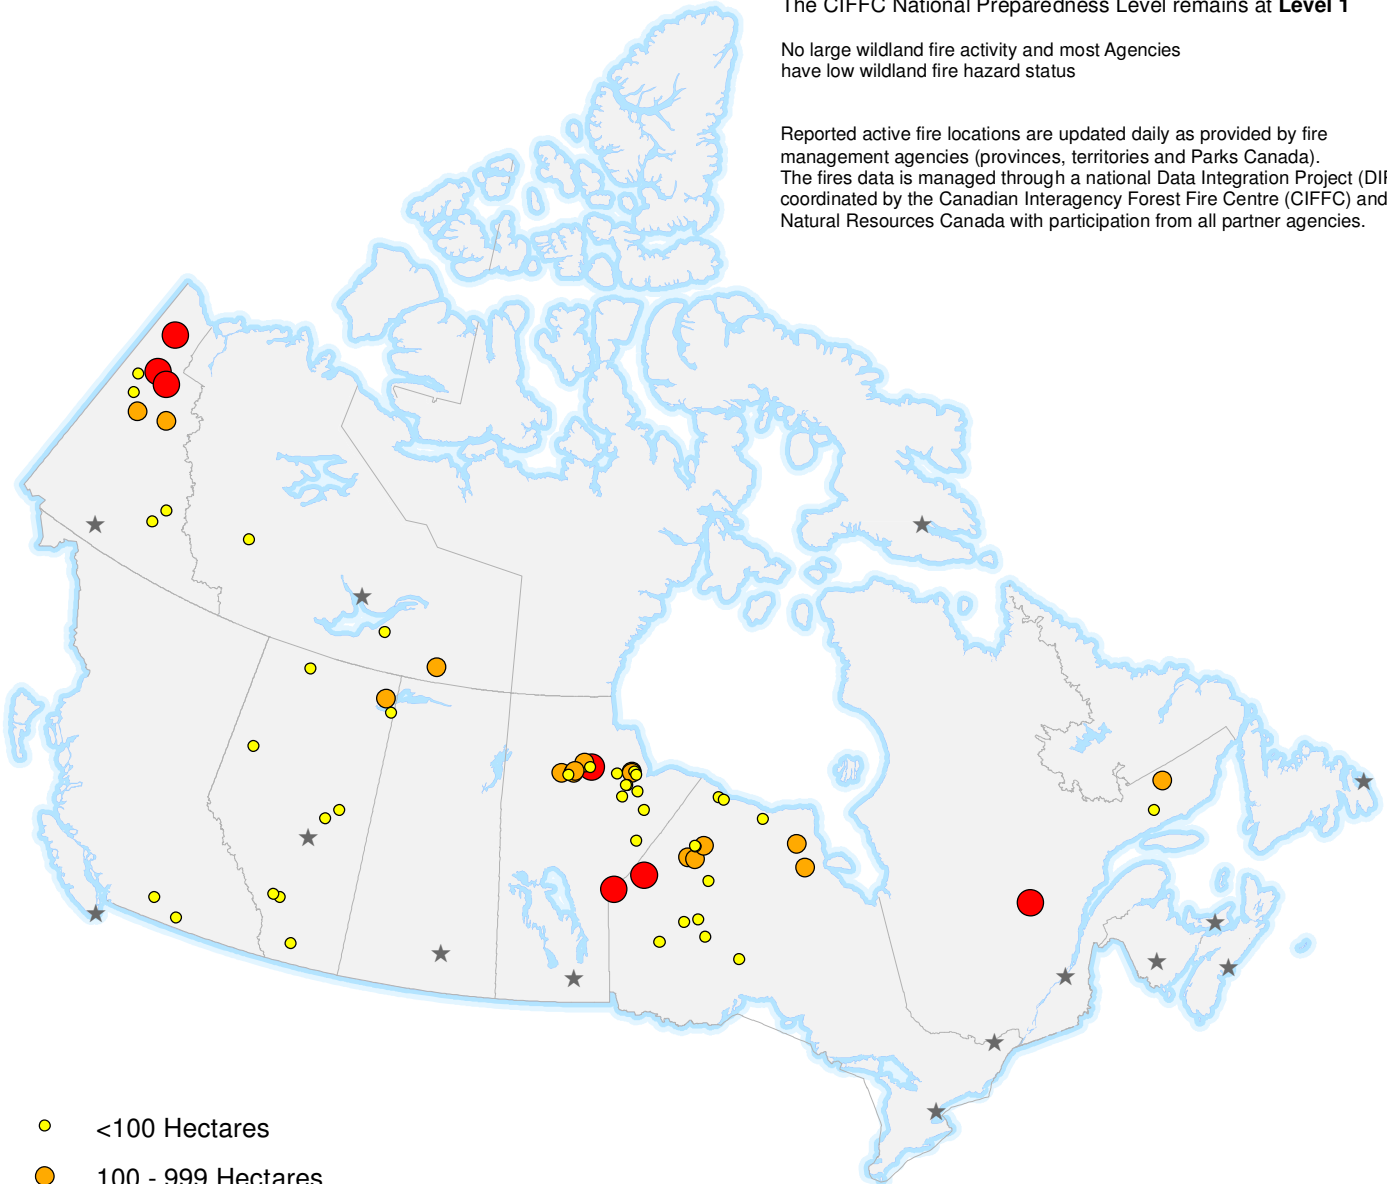

ACTIVE WILDFIRES

31 July 2020

The CIFFC National Preparedness Level remains at **Level 1**

No large wildland fire activity and most Agencies have low wildland fire hazard status

Reported active fire locations are updated daily as provided by fire management agencies (provinces, territories and Parks Canada). The fires data is managed through a national Data Integration Project (DIP) coordinated by the Canadian Interagency Forest Fire Centre (CIFFC) and Natural Resources Canada with participation from all partner agencies.

- <100 Hectares
- 100 - 999 Hectares
- >1000 Hectares