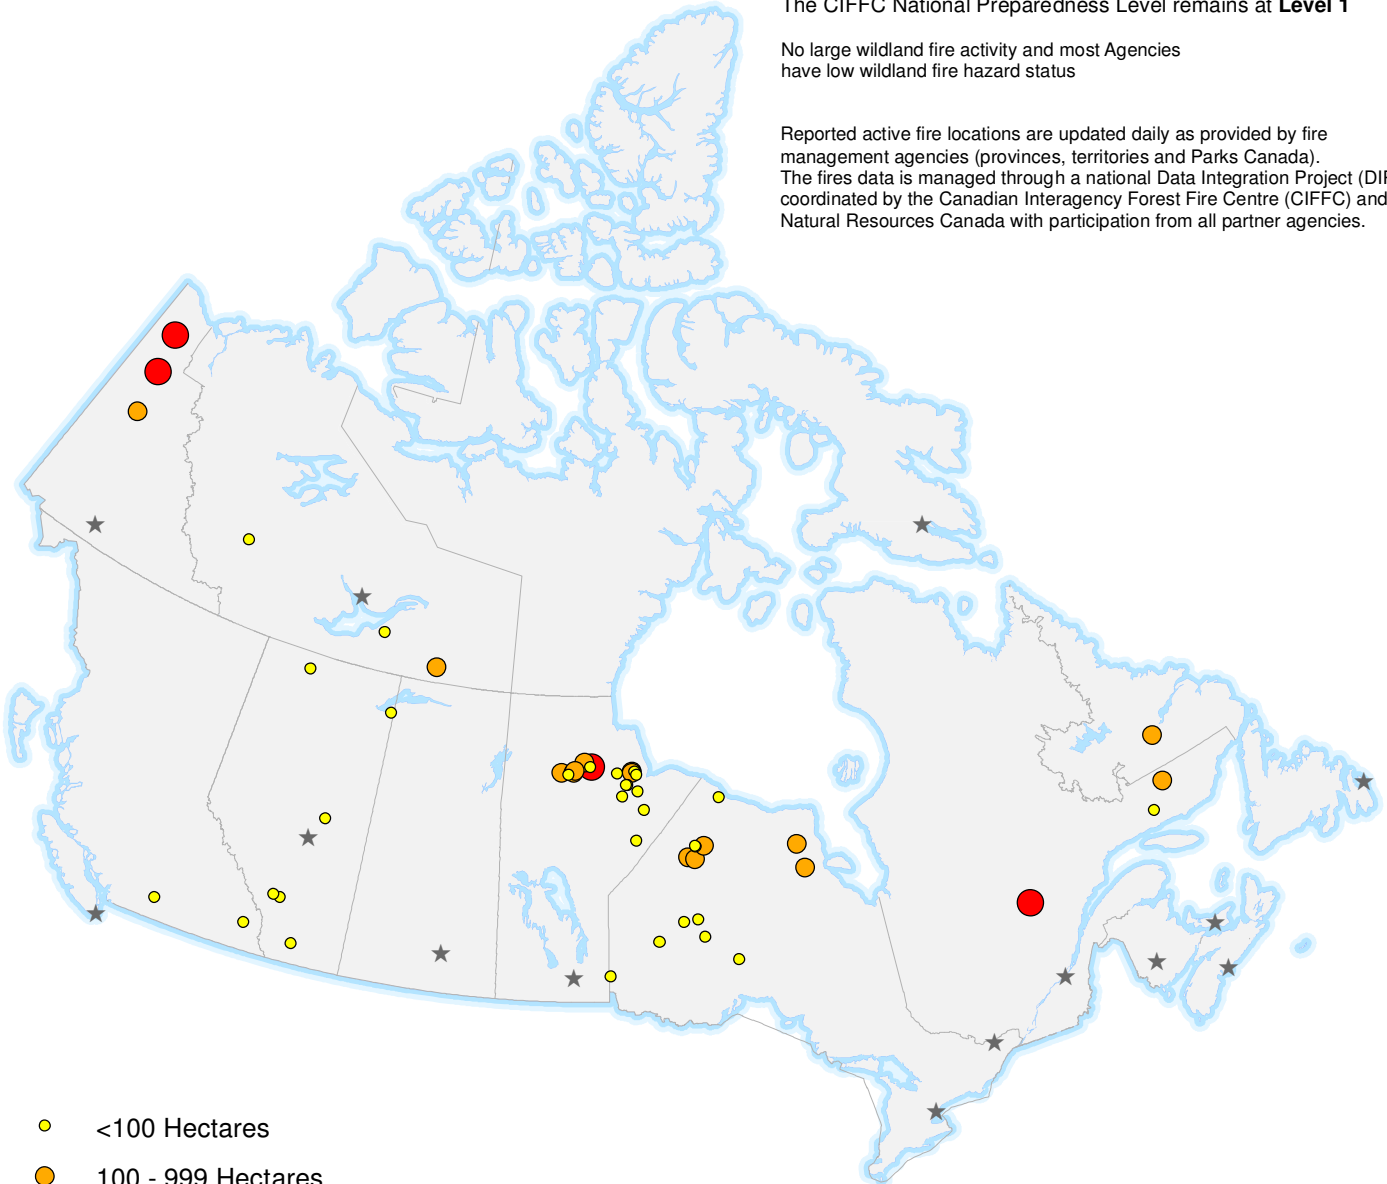

ACTIVE WILDFIRES

30 July 2020

The CIFFC National Preparedness Level remains at **Level 1**

No large wildland fire activity and most Agencies have low wildland fire hazard status

Reported active fire locations are updated daily as provided by fire management agencies (provinces, territories and Parks Canada). The fires data is managed through a national Data Integration Project (DIP) coordinated by the Canadian Interagency Forest Fire Centre (CIFFC) and Natural Resources Canada with participation from all partner agencies.

- <100 Hectares
- 100 - 999 Hectares
- >1000 Hectares